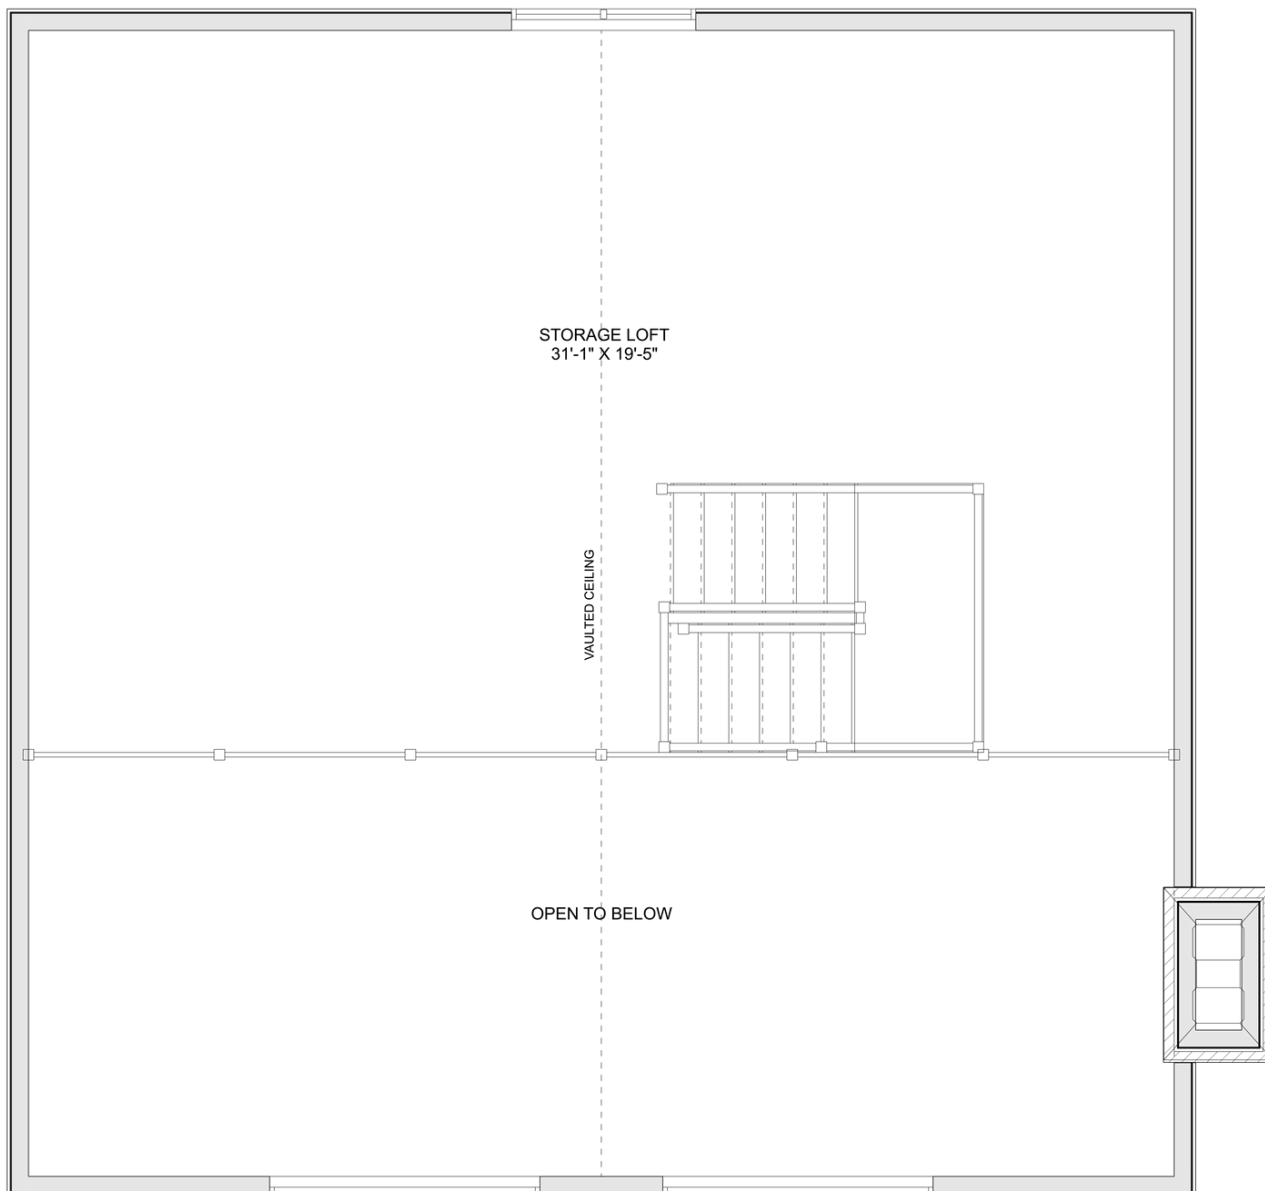

CHOOSE YOUR DREAM HOME

Not seeing the perfect plan? We also offer custom design services!

613-876-2488

information@houseofthree.ca

www.houseofthree.ca

PLAN #21-0305

SECOND FLOOR