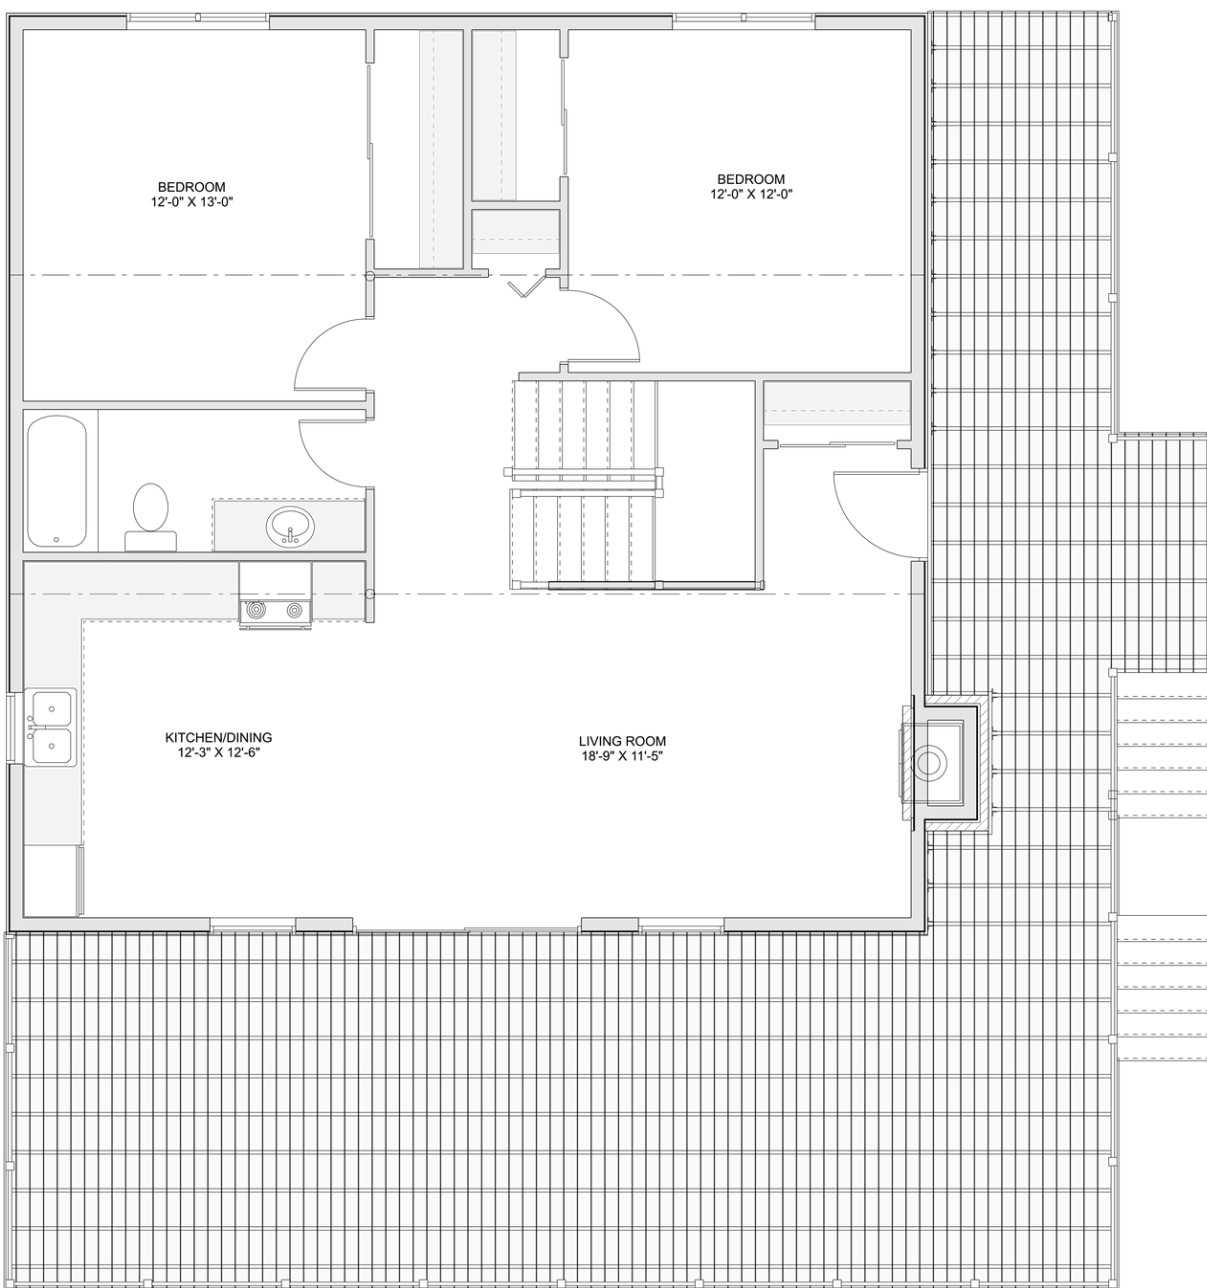

CHOOSE YOUR DREAM HOME

Not seeing the perfect plan? We also offer custom design services!

613-876-2488

information@houseofthree.ca

www.houseofthree.ca

PLAN #21-0305

MAIN FLOOR