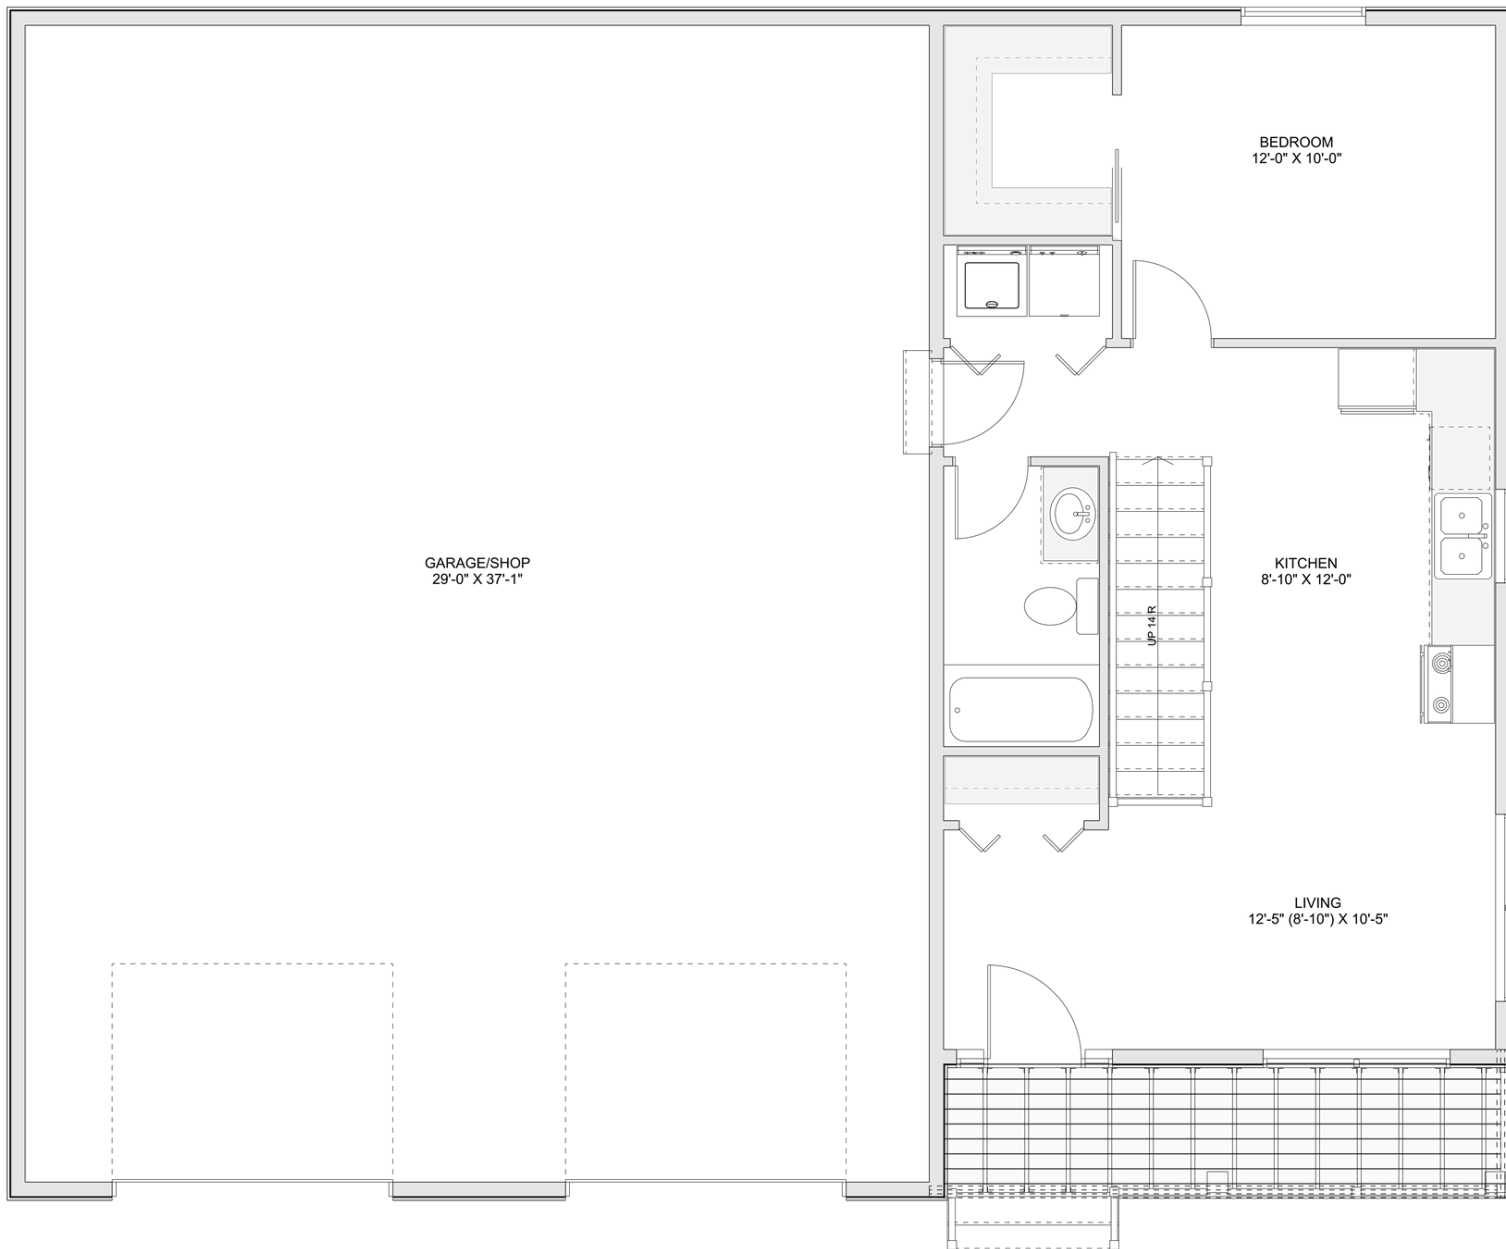

# PLAN #21-0306

1 BEDROOM

1 BATHROOM

TYPE: Bungalow

639 SQ. FT.

OVERALL WIDTH: 48'-1"

OVERALL DEPTH: 38'-0"

### MAIN FLOOR