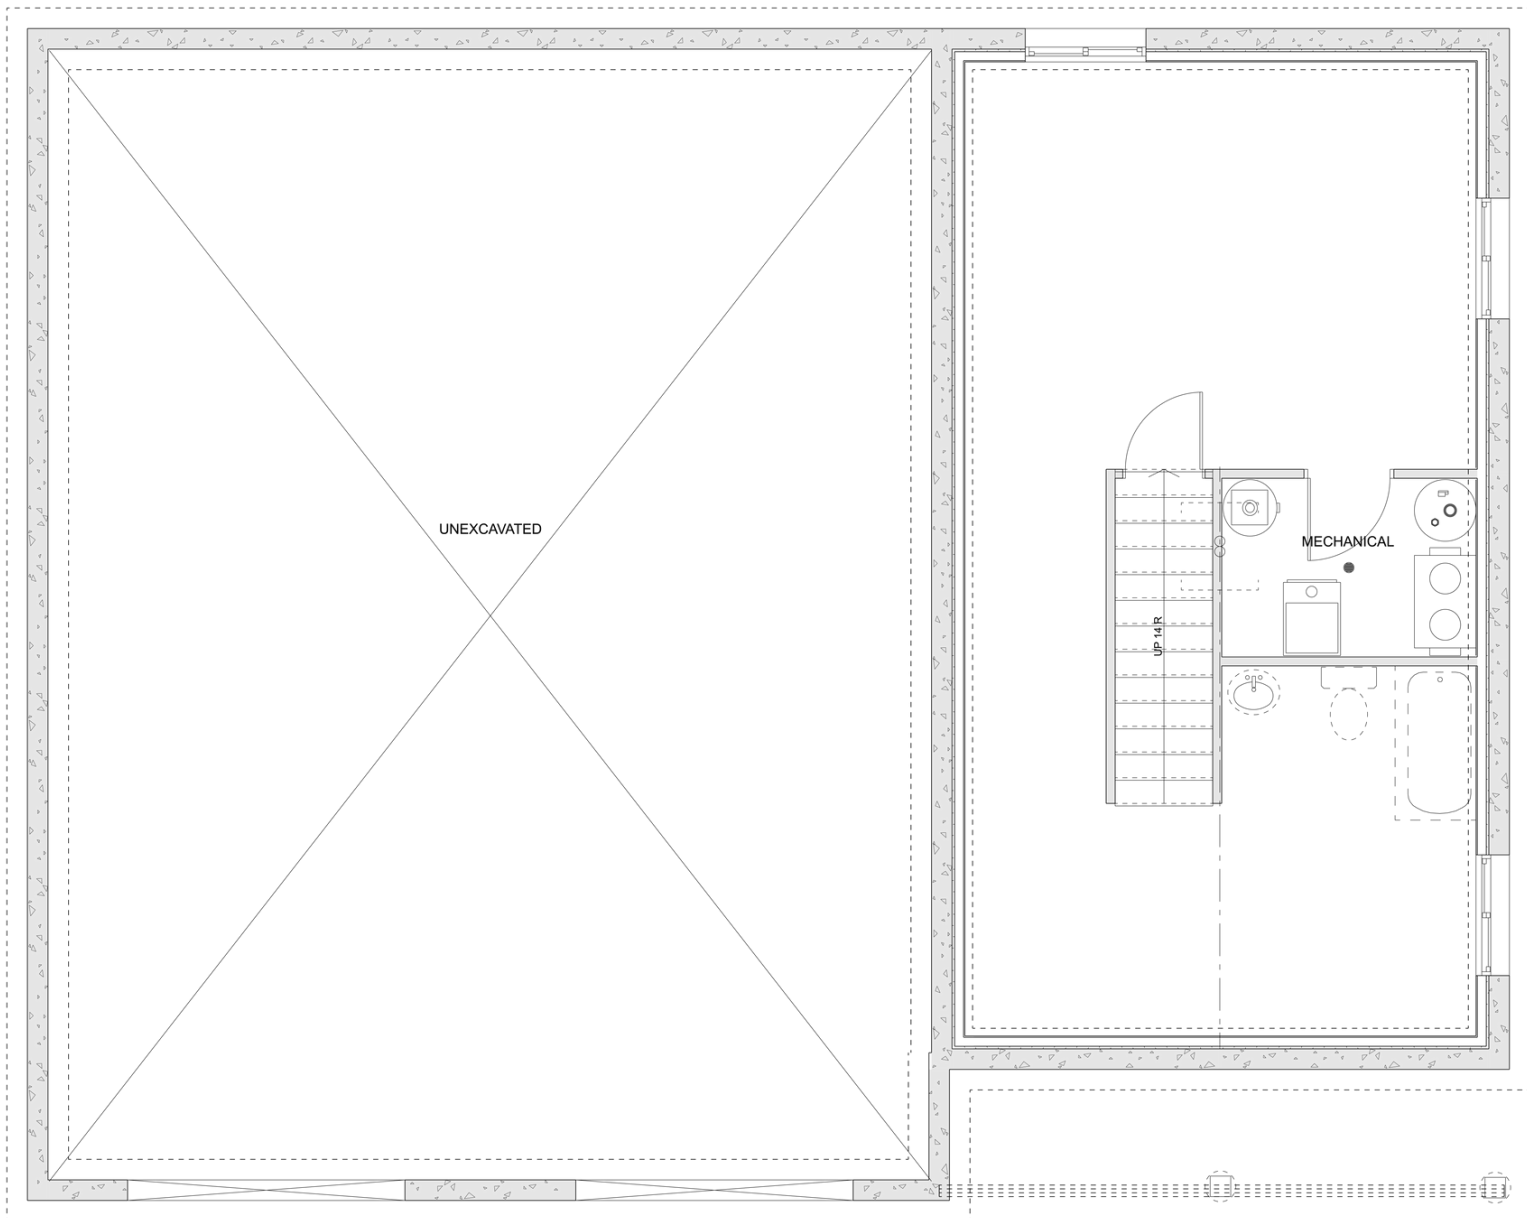

CHOOSE YOUR DREAM HOME

Not seeing the perfect plan? We also offer custom design services!

613-876-2488

information@houseofthree.ca

www.houseofthree.ca

PLAN #21-0306

FOUNDATION

ALL DIMENSIONS APPROXIMATE. E. & O. E.