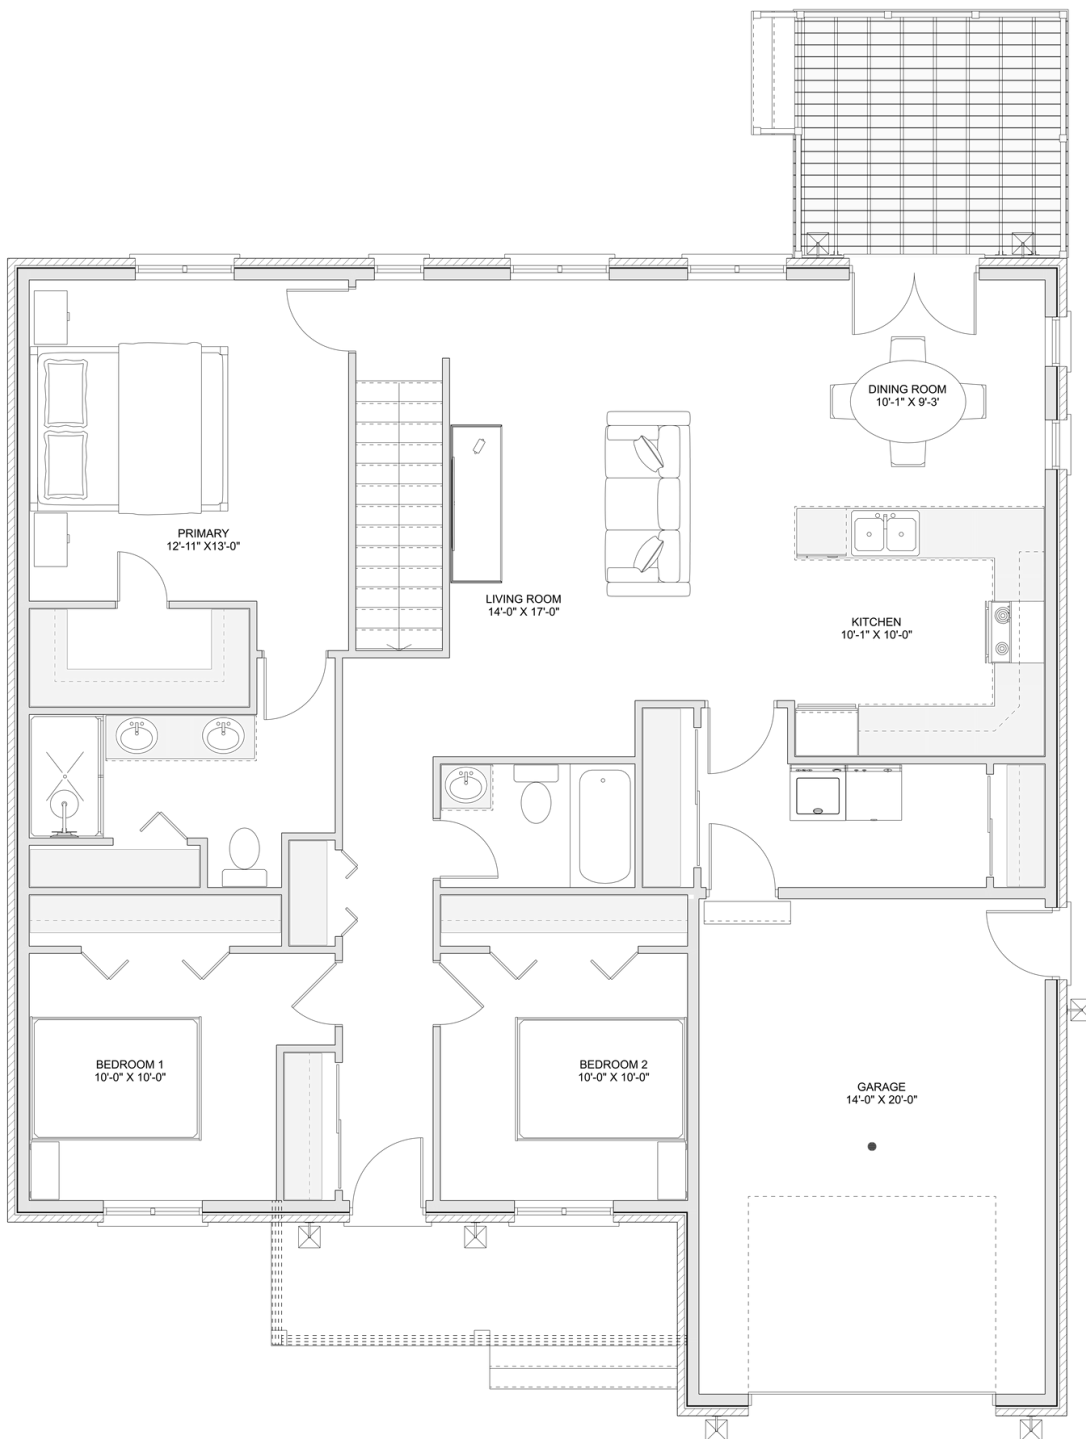

PLAN #21-0307

3 BEDROOMS

2 BATHROOMS

TYPE: Bungalow

SIZE: 1,476 SQ. FT.

OVERALL WIDTH: 42'-10"

OVERALL DEPTH: 46'-10"

CHOOSE YOUR DREAM HOME

Not seeing the perfect plan? We also offer custom design services!

613-876-2488

information@houseofthree.ca

www.houseofthree.ca

PLAN #21-0307

MAIN FLOOR

CHOOSE YOUR DREAM HOME

Not seeing the perfect plan? We also offer custom design services!