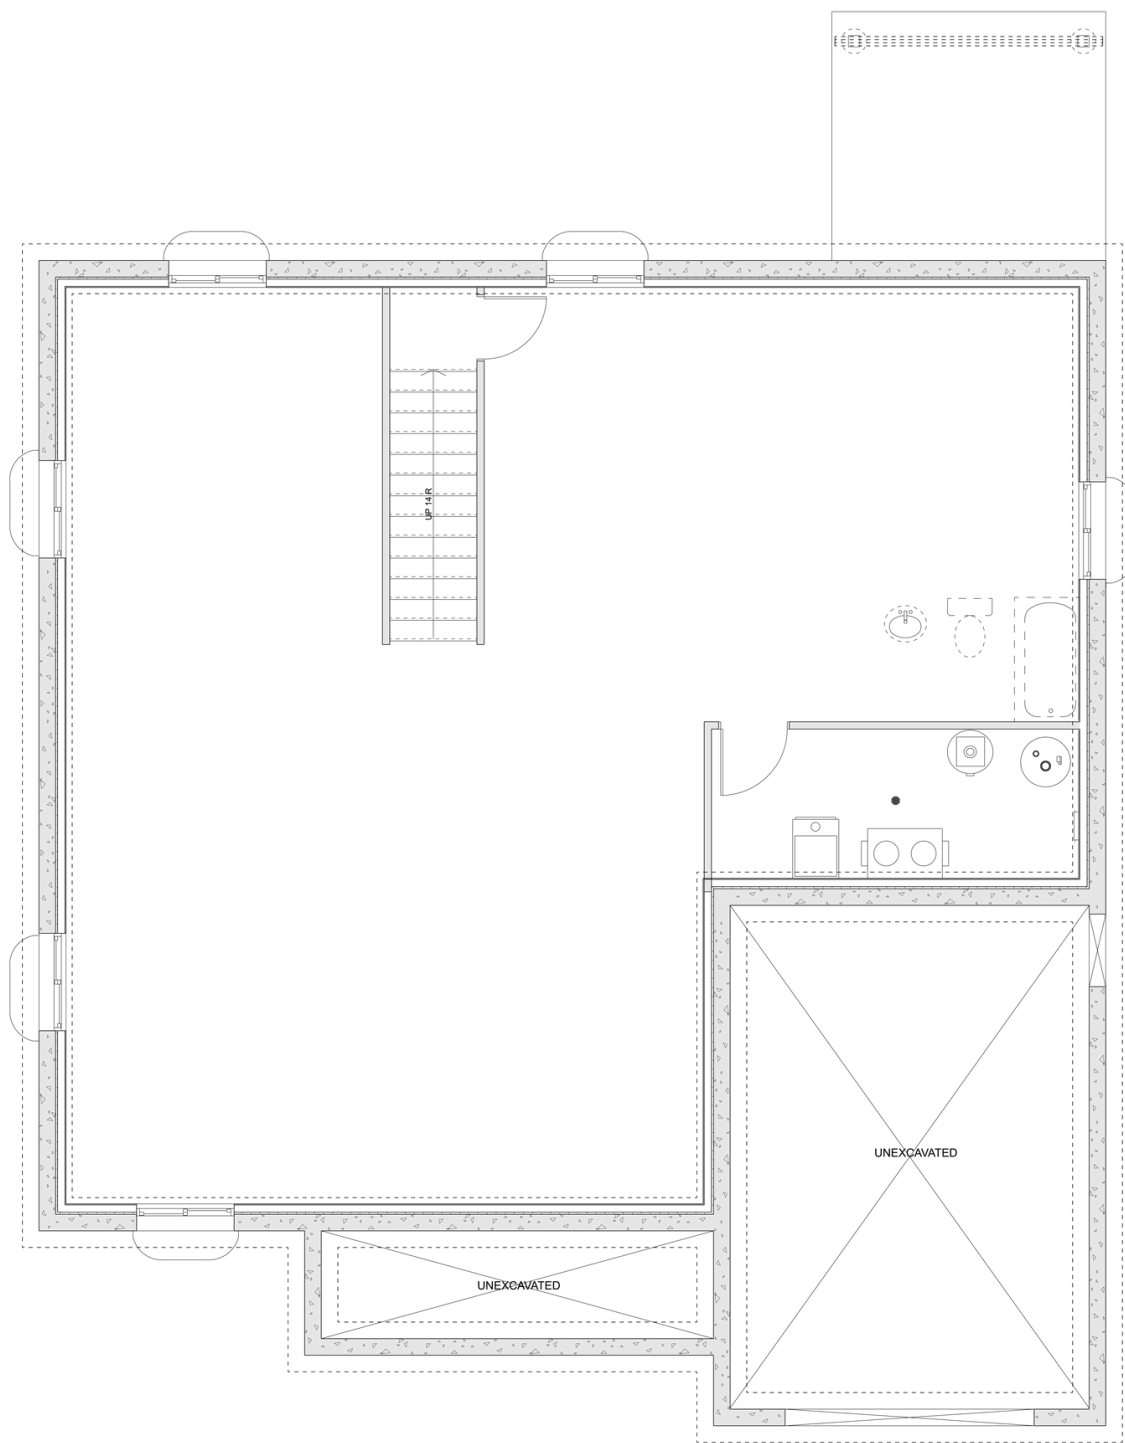

CHOOSE YOUR DREAM HOME

Not seeing the perfect plan? We also offer custom design services!

613-876-2488

information@houseofthree.ca

www.houseofthree.ca

PLAN #21-0307

FOUNDATION