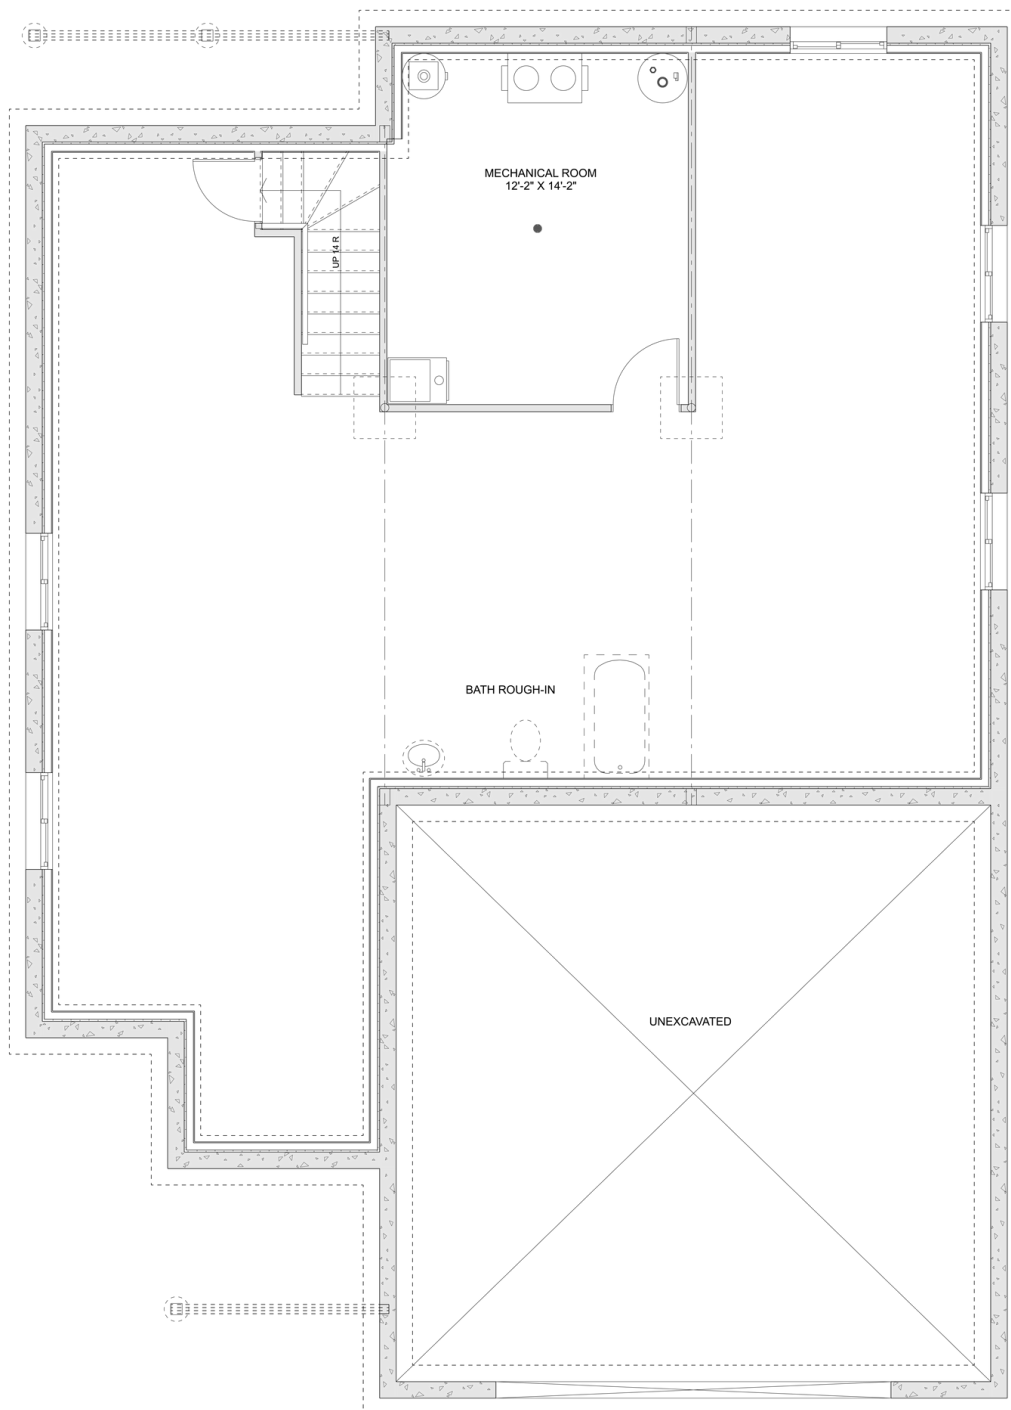

PLAN #21-0308

3 BEDROOMS

1 BATHROOM

TYPE: Bungalow

1,401 SQ. FT.

OVERALL WIDTH: 39'-9"

OVERALL DEPTH: 55'-6"

CHOOSE YOUR DREAM HOME

Not seeing the perfect plan? We also offer custom design services!

613-876-2488

information@houseofthree.ca

www.houseofthree.ca

PLAN #21-0308

MAIN FLOOR

CHOOSE YOUR DREAM HOME

Not seeing the perfect plan? We also offer custom design services!

613-876-2488

information@houseofthree.ca

www.houseofthree.ca

PLAN #21-0308

FOUNDATION

ALL DIMENSIONS APPROXIMATE. E. & O. E.