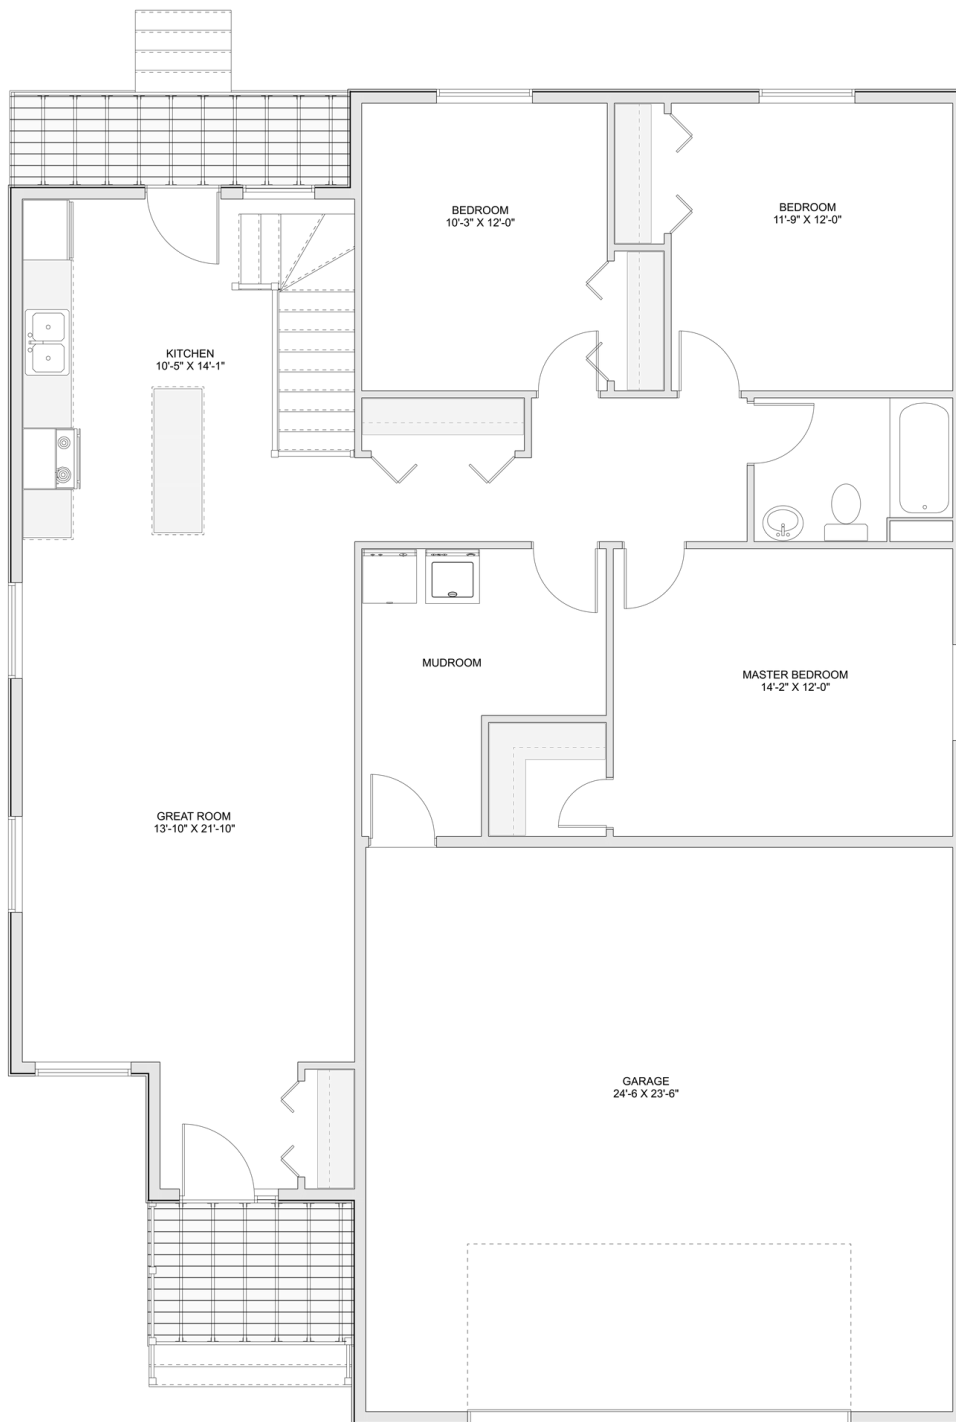

PLAN #21-0308

3 BEDROOMS

1 BATHROOM

TYPE: Bungalow

1,401 SQ. FT.

OVERALL WIDTH: 39'-9"

OVERALL DEPTH: 55'-6"

CHOOSE YOUR DREAM HOME

Not seeing the perfect plan? We also offer custom design services!

613-876-2488

information@houseofthree.ca

www.houseofthree.ca

PLAN #21-0308

MAIN FLOOR

CHOOSE YOUR DREAM HOME

Not seeing the perfect plan? We also offer custom design services!

613-876-2488

information@houseofthree.ca

www.houseofthree.ca

PLAN #21-0308

FOUNDATION

ALL DIMENSIONS APPROXIMATE. E. & O. E.