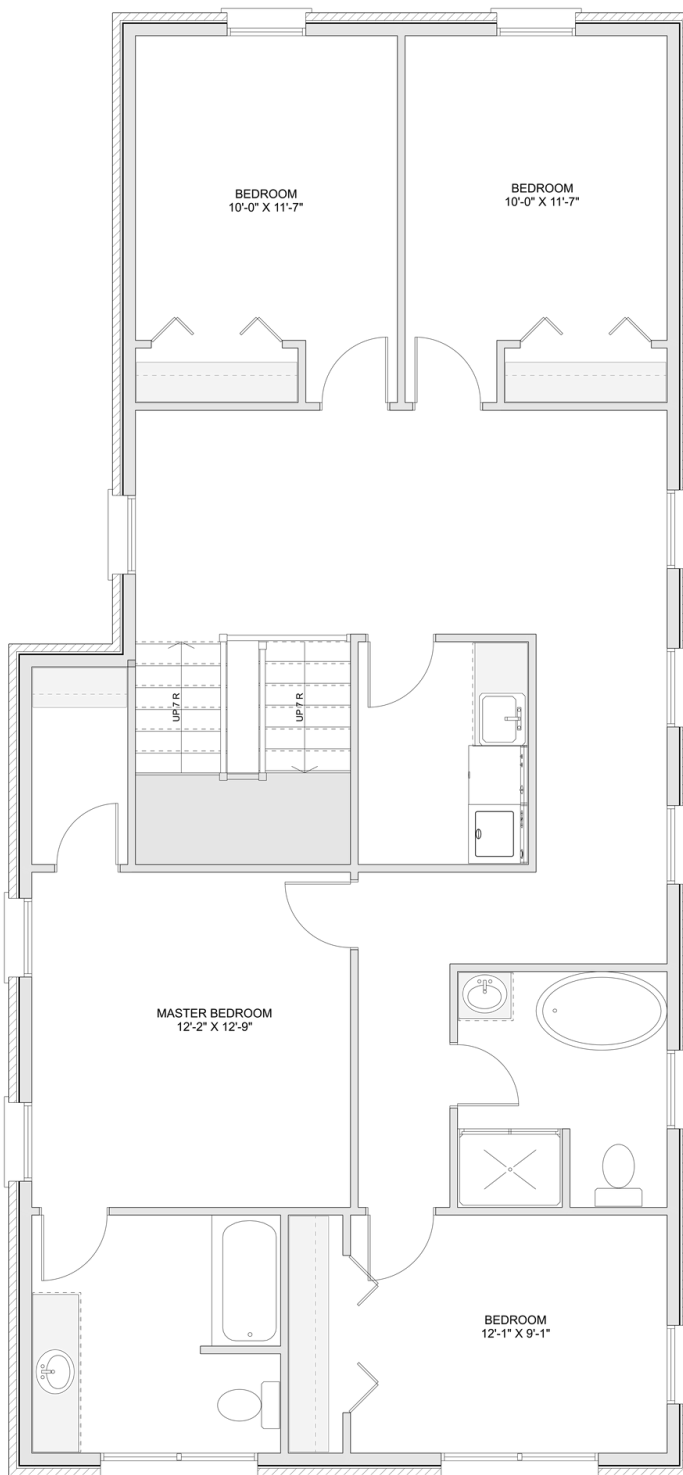

# PLAN #21-0309

4 BEDROOMS

2 BATHROOMS

TYPE: House

SIZE: 2,438 SQ. FT.

OVERALL WIDTH: 26'-0"

OVERALL DEPTH: 60'-0"

## PLAN #21-0309

## SECOND FLOOR

## MAIN FLOOR