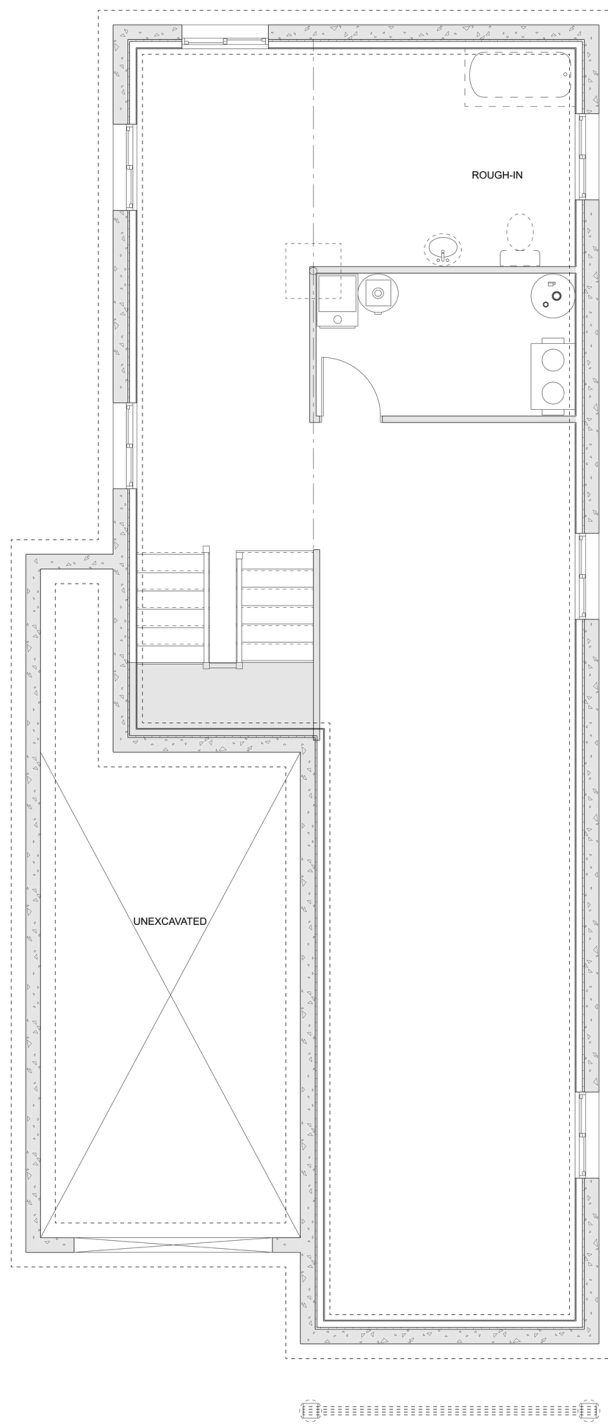

CHOOSE YOUR DREAM HOME

Not seeing the perfect plan? We also offer custom design services!

613-876-2488

information@houseofthree.ca

www.houseofthree.ca

PLAN #21-0309

FOUNDATION