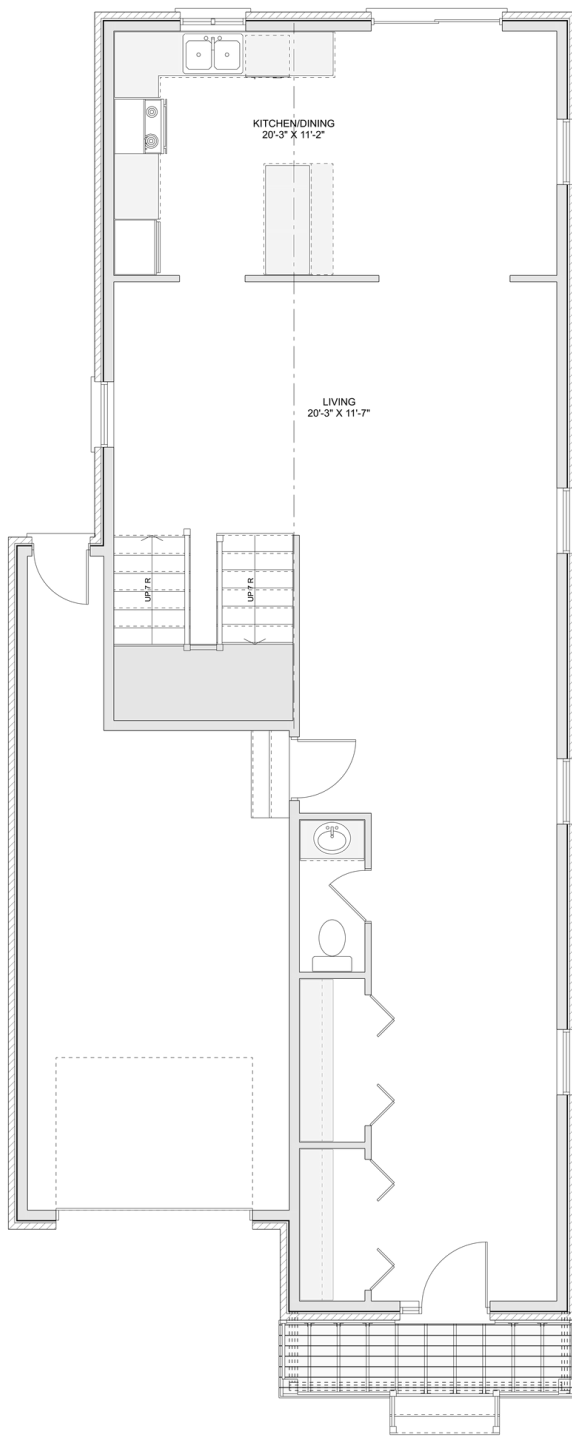

# PLAN #21-0309

4 BEDROOMS

2 BATHROOMS

TYPE: House

SIZE: 2,438 SQ. FT.

OVERALL WIDTH: 26'-0"

OVERALL DEPTH: 60'-0"

## SECOND FLOOR

## PLAN #21-0309

## MAIN FLOOR