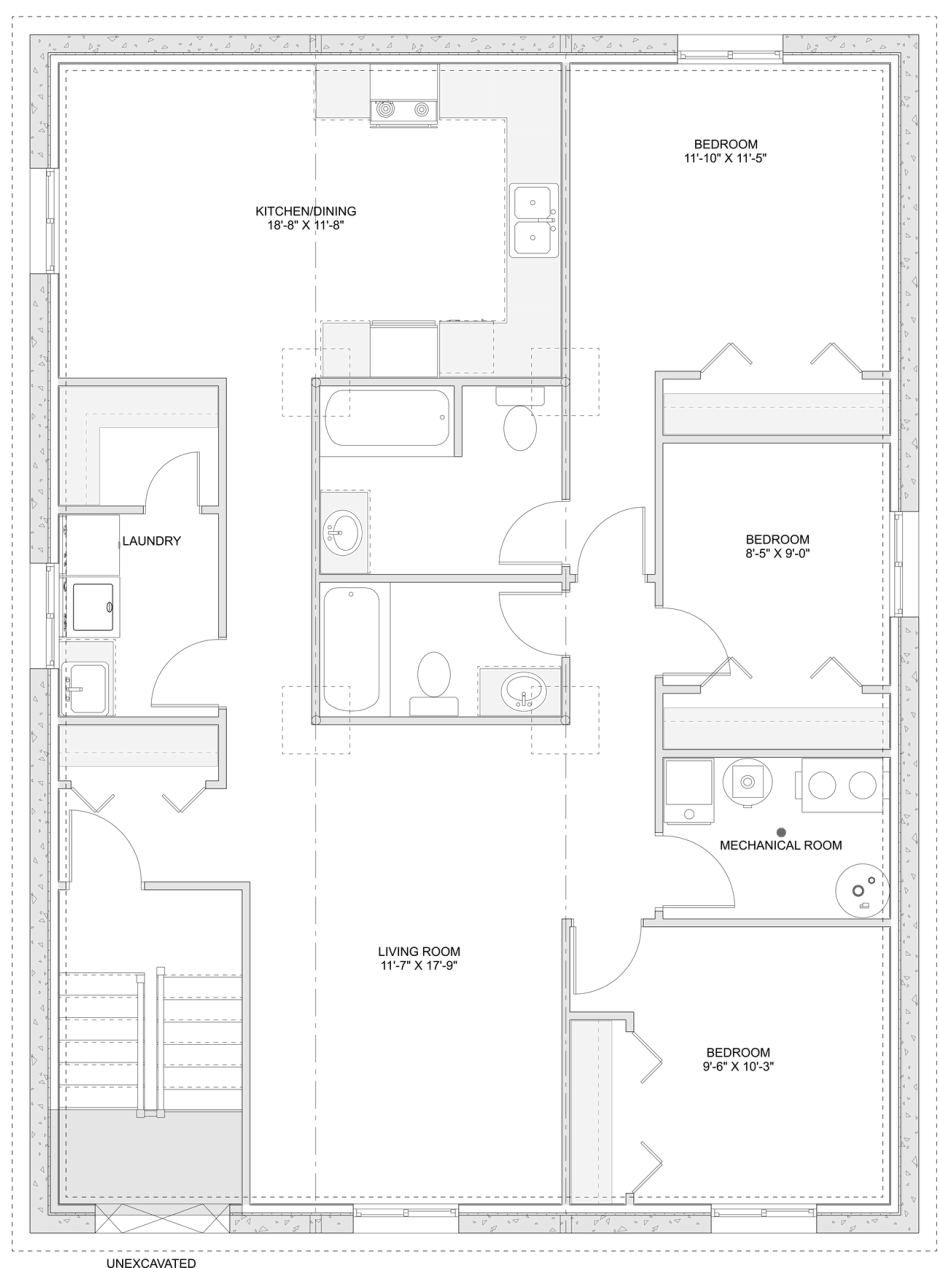

# PLAN #21-0310

6 BEDROOMS (3 per Unit)

4 BATHROOMS (2 per Unit)

TYPE: Bungalow (Duplex)

2,938 SQ. FT.

OVERALL WIDTH: 33'-0"

OVERALL DEPTH: 44'-0"

## PLAN #21-0310

## MAIN FLOOR