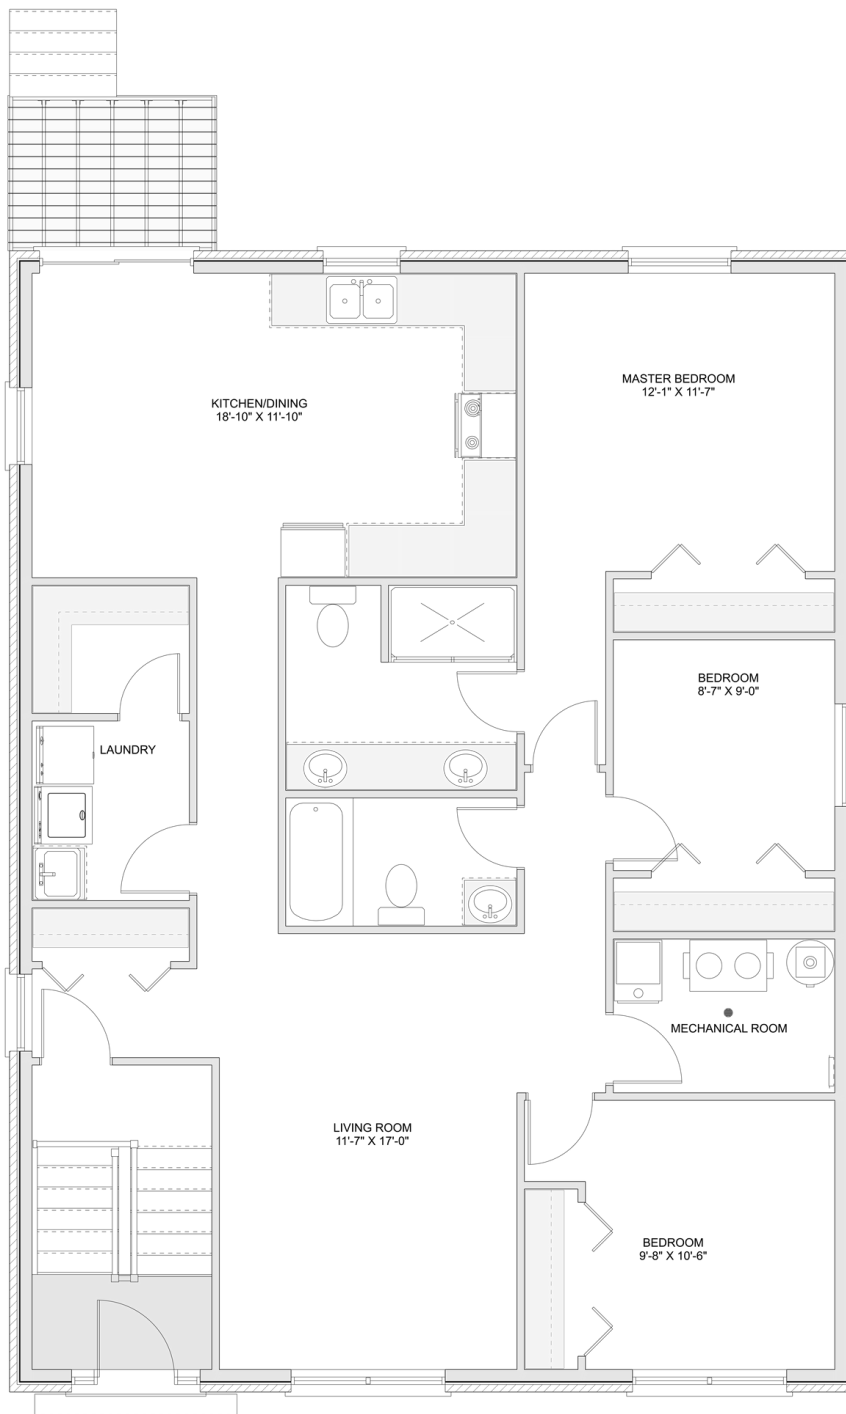

# PLAN #21-0310

6 BEDROOMS (3 per Unit)

4 BATHROOMS (2 per Unit)

TYPE: Bungalow (Duplex)

2,938 SQ. FT.

OVERALL WIDTH: 33'-0"

OVERALL DEPTH: 44'-0"

## PLAN #21-0310

## MAIN FLOOR