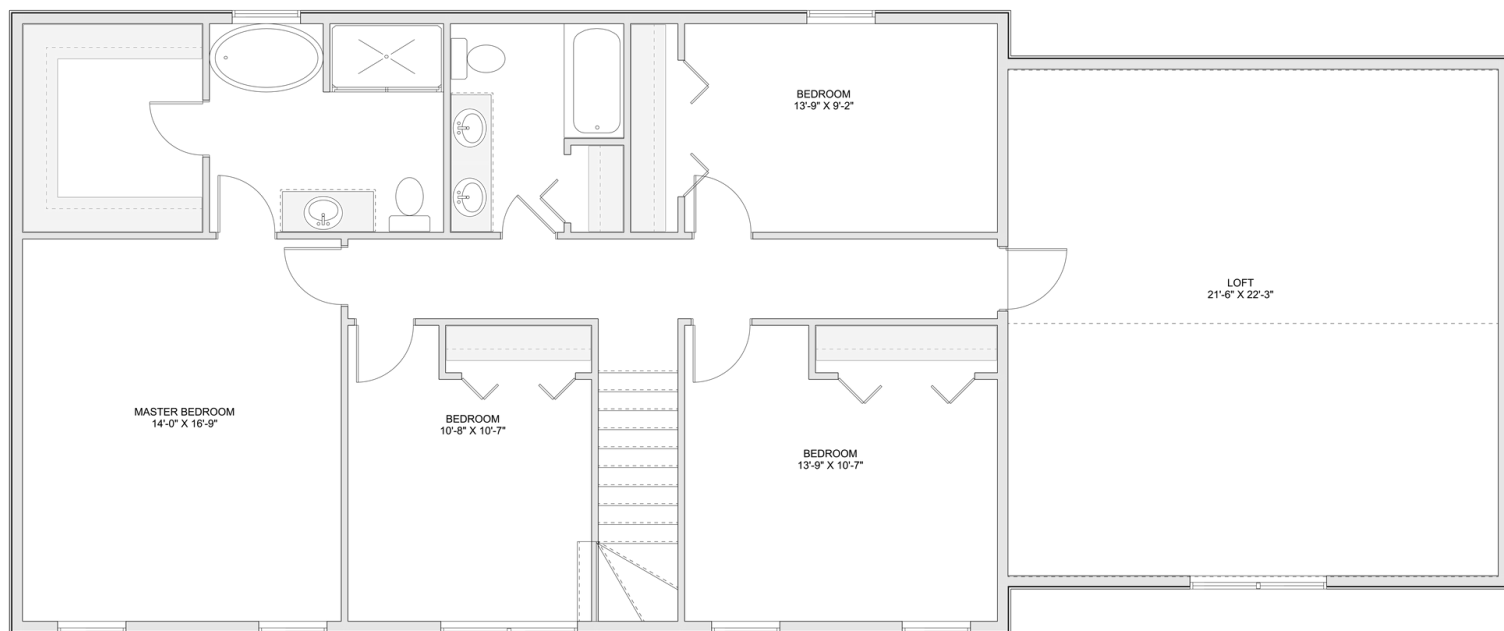

CHOOSE YOUR DREAM HOME

Not seeing the perfect plan? We also offer custom design services!

613-876-2488

information@houseofthree.ca

www.houseofthree.ca

PLAN #21-0312

SECOND FLOOR