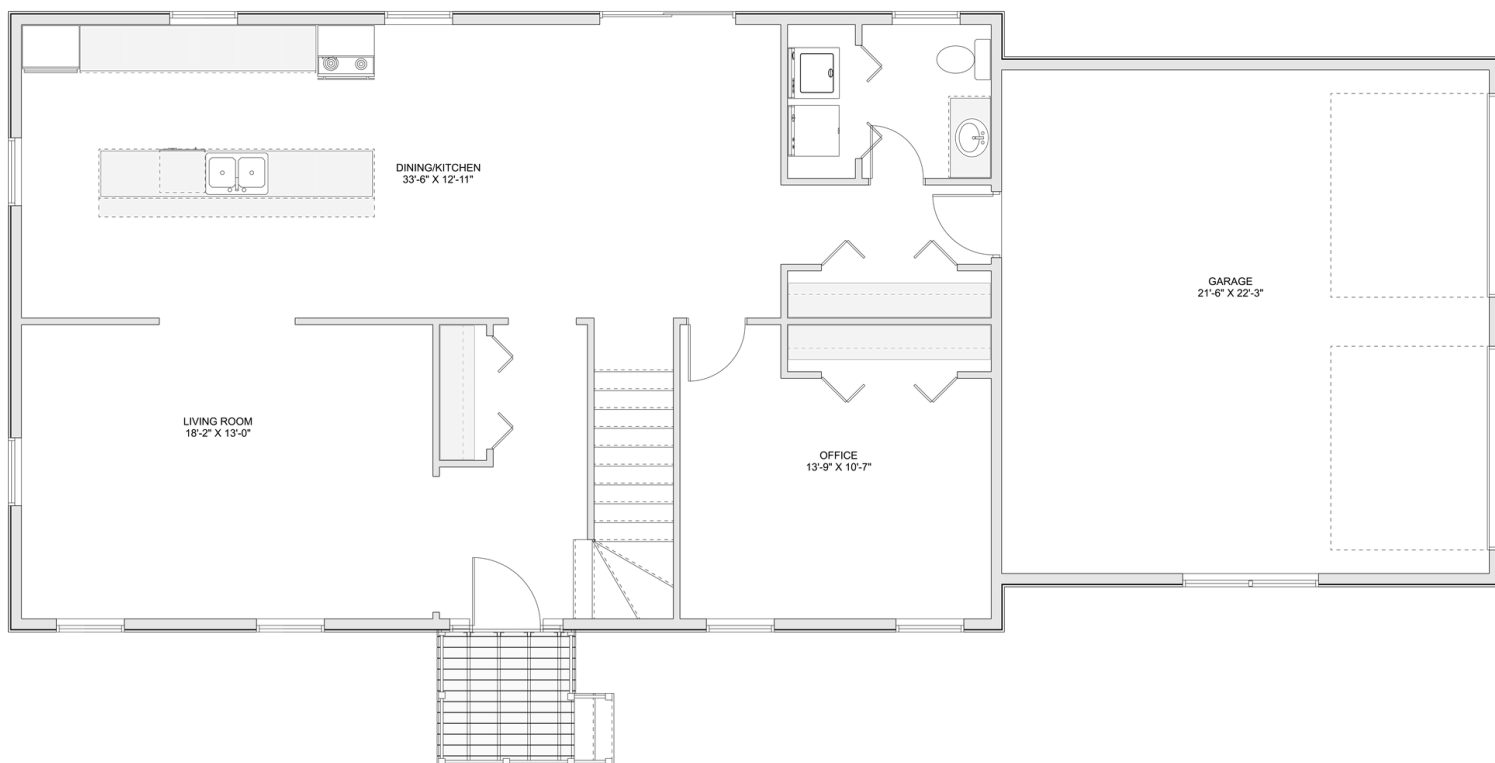

PLAN #21-0312

4 BEDROOMS

2.5 BATHROOMS

TYPE: House

SIZE: 2,926 SQ. FT.

OVERALL WIDTH: 65'-9"

OVERALL DEPTH: 27'-2"

CHOOSE YOUR DREAM HOME

Not seeing the perfect plan? We also offer custom design services!

613-876-2488

information@houseofthree.ca

www.houseofthree.ca

PLAN #21-0312

SECOND FLOOR

CHOOSE YOUR DREAM HOME

Not seeing the perfect plan? We also offer custom design services!

613-876-2488

information@houseofthree.ca

www.houseofthree.ca

PLAN #21-0312

MAIN FLOOR

CHOOSE YOUR DREAM HOME

Not seeing the perfect plan? We also offer custom design services!

613-876-2488