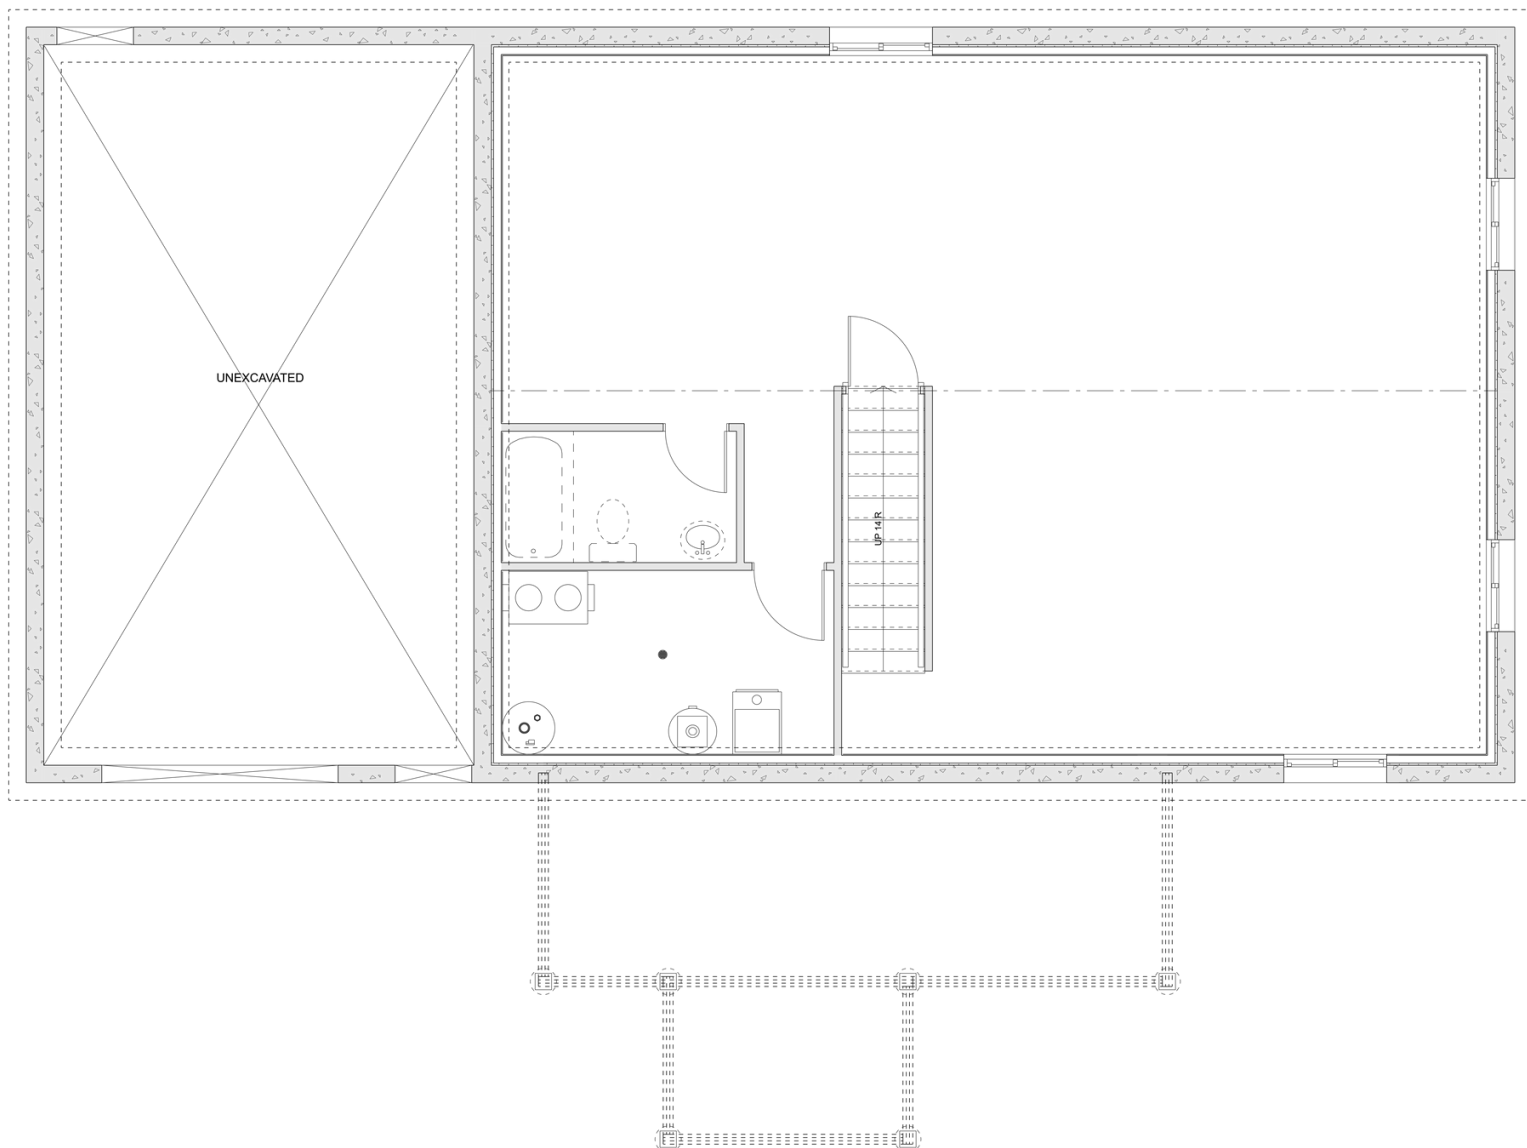

CHOOSE YOUR DREAM HOME

Not seeing the perfect plan? We also offer custom design services!

613-876-2488

information@houseofthree.ca

www.houseofthree.ca

PLAN #21-0313

FOUNDATION