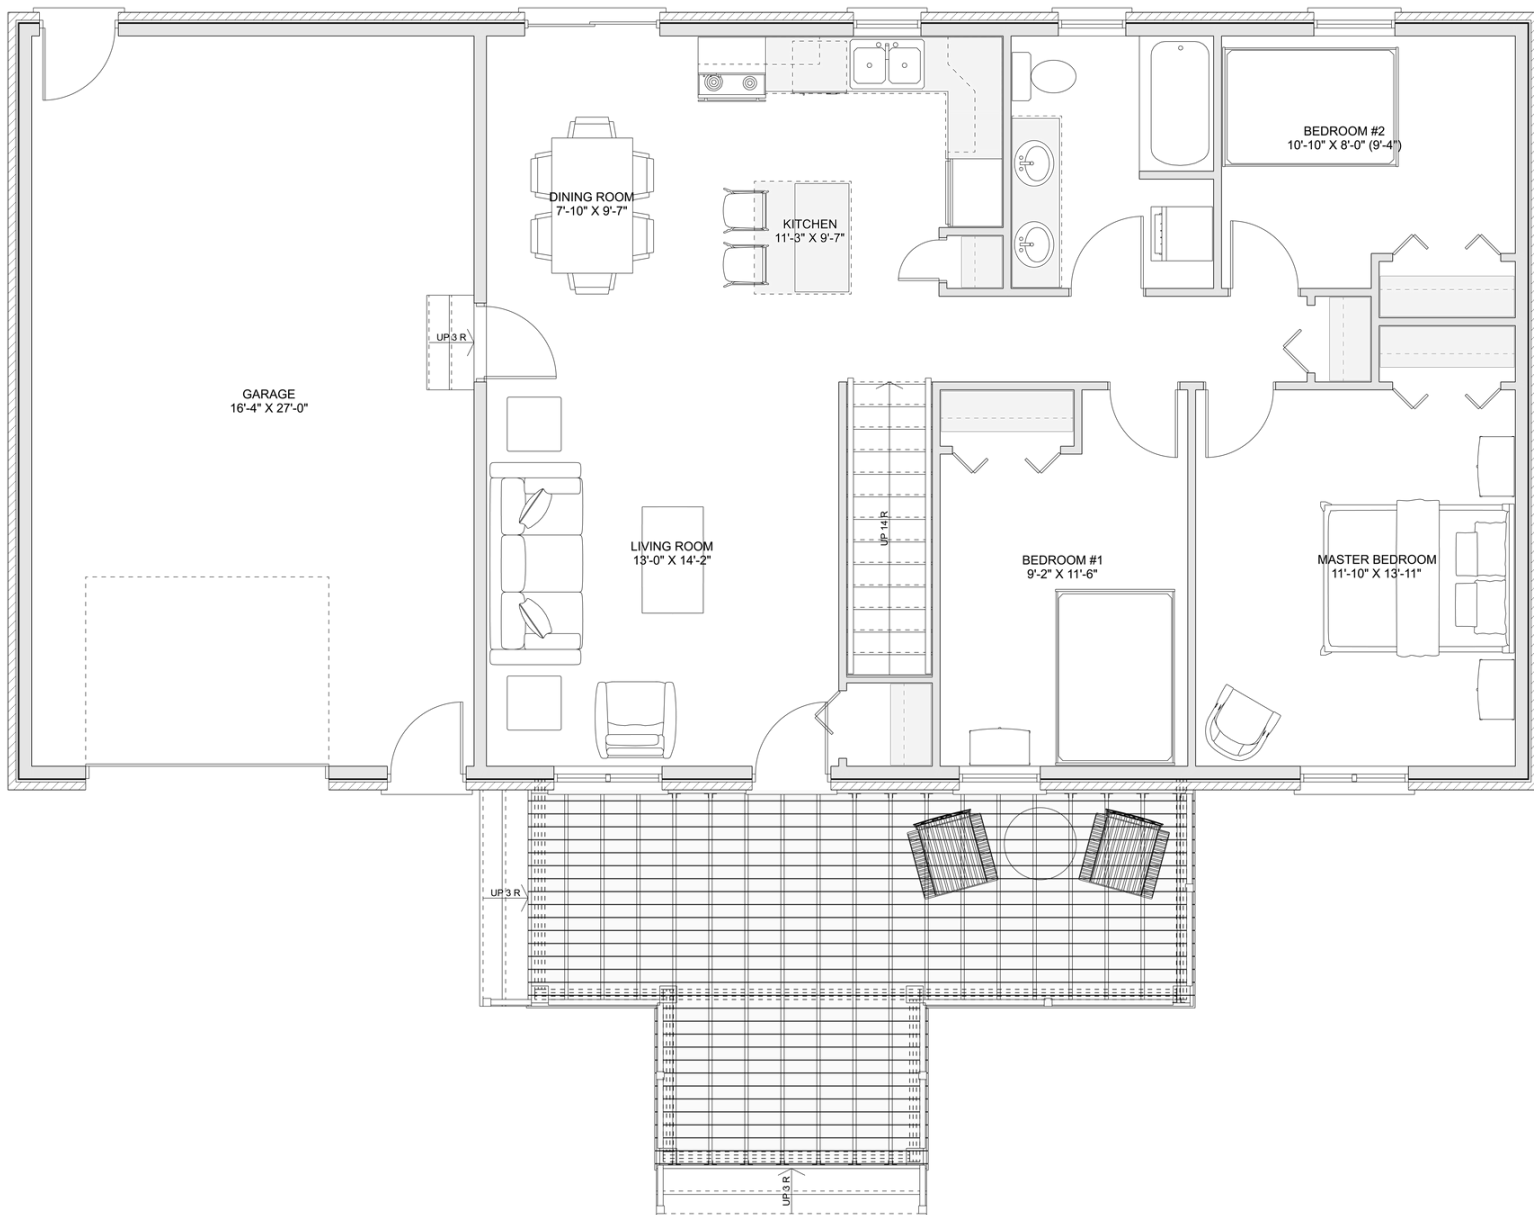

PLAN #21-0313

3 BEDROOMS

1 BATHROOM

TYPE: Bungalow

SIZE: 1,134 SQ. FT.

OVERALL WIDTH: 56'-8"

OVERALL DEPTH: 42'-9"

CHOOSE YOUR DREAM HOME

Not seeing the perfect plan? We also offer custom design services!

613-876-2488

information@houseofthree.ca

www.houseofthree.ca

PLAN #21-0313

MAIN FLOOR

CHOOSE YOUR DREAM HOME

Not seeing the perfect plan? We also offer custom design services!