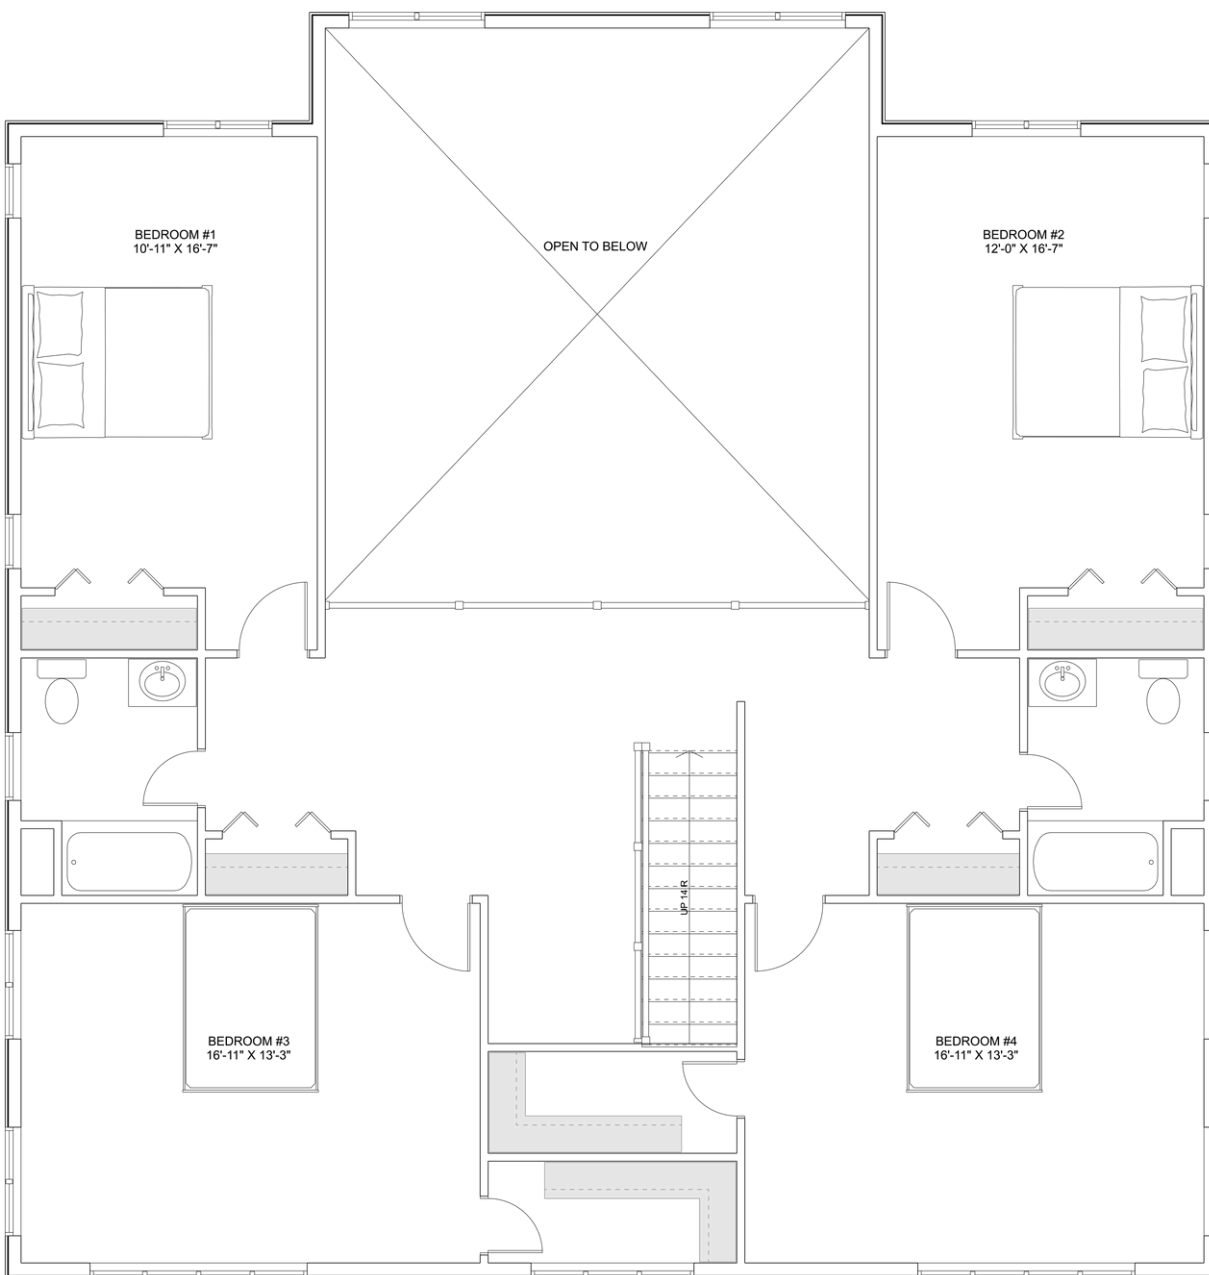

PLAN #21-0314

5 BEDROOMS

4 BATHROOMS

TYPE: House

SIZE: 3,550 SQ. FT.

OVERALL WIDTH: 44'-6"

OVERALL DEPTH: 55'-5"

CHOOSE YOUR DREAM HOME

Not seeing the perfect plan? We also offer custom design services!

613-876-2488

information@houseofthree.ca

www.houseofthree.ca

PLAN #21-0314

SECOND FLOOR

CHOOSE YOUR DREAM HOME

Not seeing the perfect plan? We also offer custom design services!