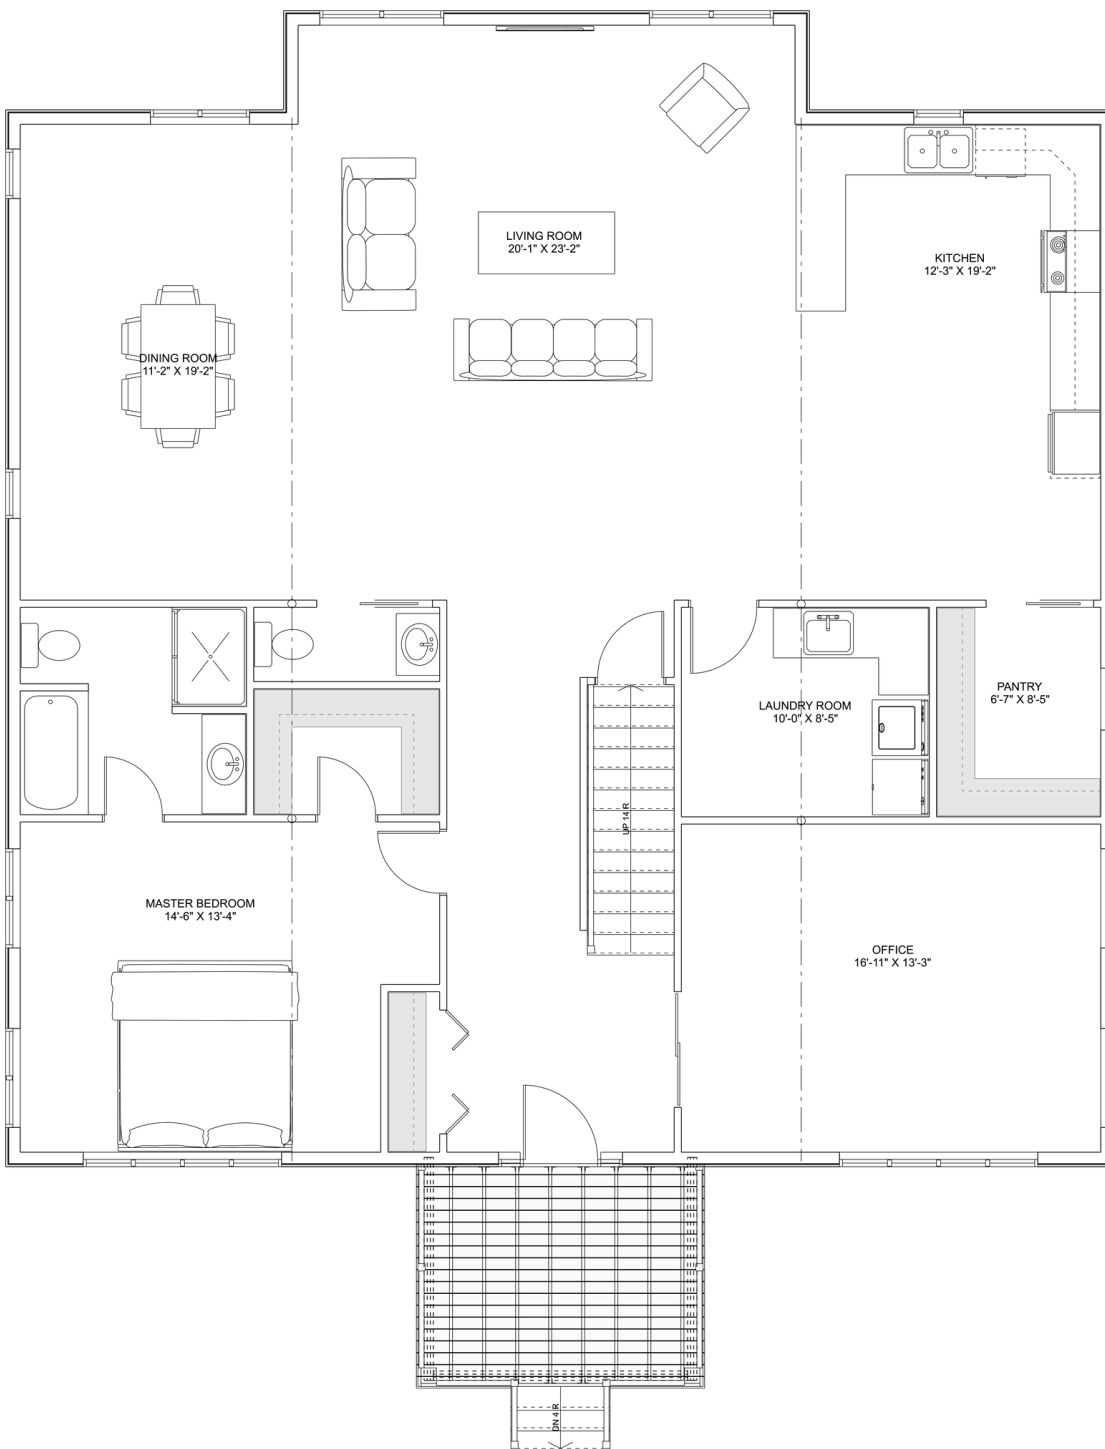

PLAN #21-0314

5 BEDROOMS

4 BATHROOMS

TYPE: House

SIZE: 3,550 SQ. FT.

OVERALL WIDTH: 44'-6"

OVERALL DEPTH: 55'-5"

CHOOSE YOUR DREAM HOME

Not seeing the perfect plan? We also offer custom design services!

613-876-2488

information@houseofthree.ca

www.houseofthree.ca

PLAN #21-0314

SECOND FLOOR

CHOOSE YOUR DREAM HOME

Not seeing the perfect plan? We also offer custom design services!

613-876-2488

information@houseofthree.ca

www.houseofthree.ca

PLAN #21-0314

MAIN FLOOR

CHOOSE YOUR DREAM HOME

Not seeing the perfect plan? We also offer custom design services!

613-876-2488

information@houseofthree.ca

www.houseofthree.ca

PLAN #21-0314

FOUNDATION

ALL DIMENSIONS APPROXIMATE. E. & O. E.