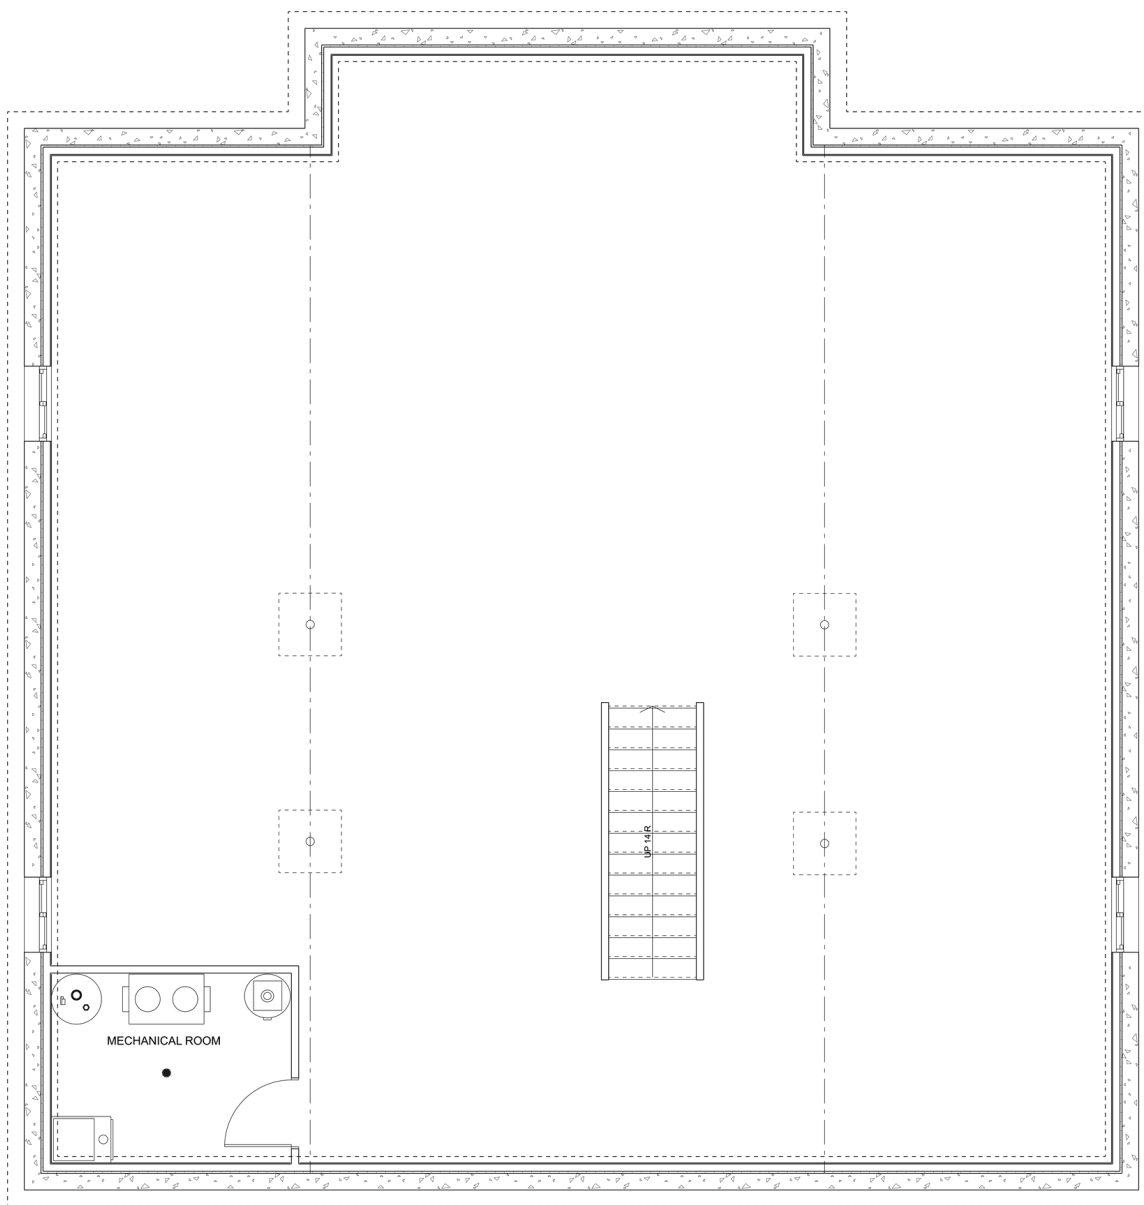

PLAN #21-0314

5 BEDROOMS

4 BATHROOMS

TYPE: House

SIZE: 3,550 SQ. FT.

OVERALL WIDTH: 44'-6"

OVERALL DEPTH: 55'-5"

CHOOSE YOUR DREAM HOME

613-876-2488

information@houseofthree.ca

www.houseofthree.ca

PLAN #21-0314

MAIN FLOOR

CHOOSE YOUR DREAM HOME

Not seeing the perfect plan? We also offer custom design services!

613-876-2488

information@houseofthree.ca

www.houseofthree.ca

PLAN #21-0314

FOUNDATION

ALL DIMENSIONS APPROXIMATE. E. & O. E.