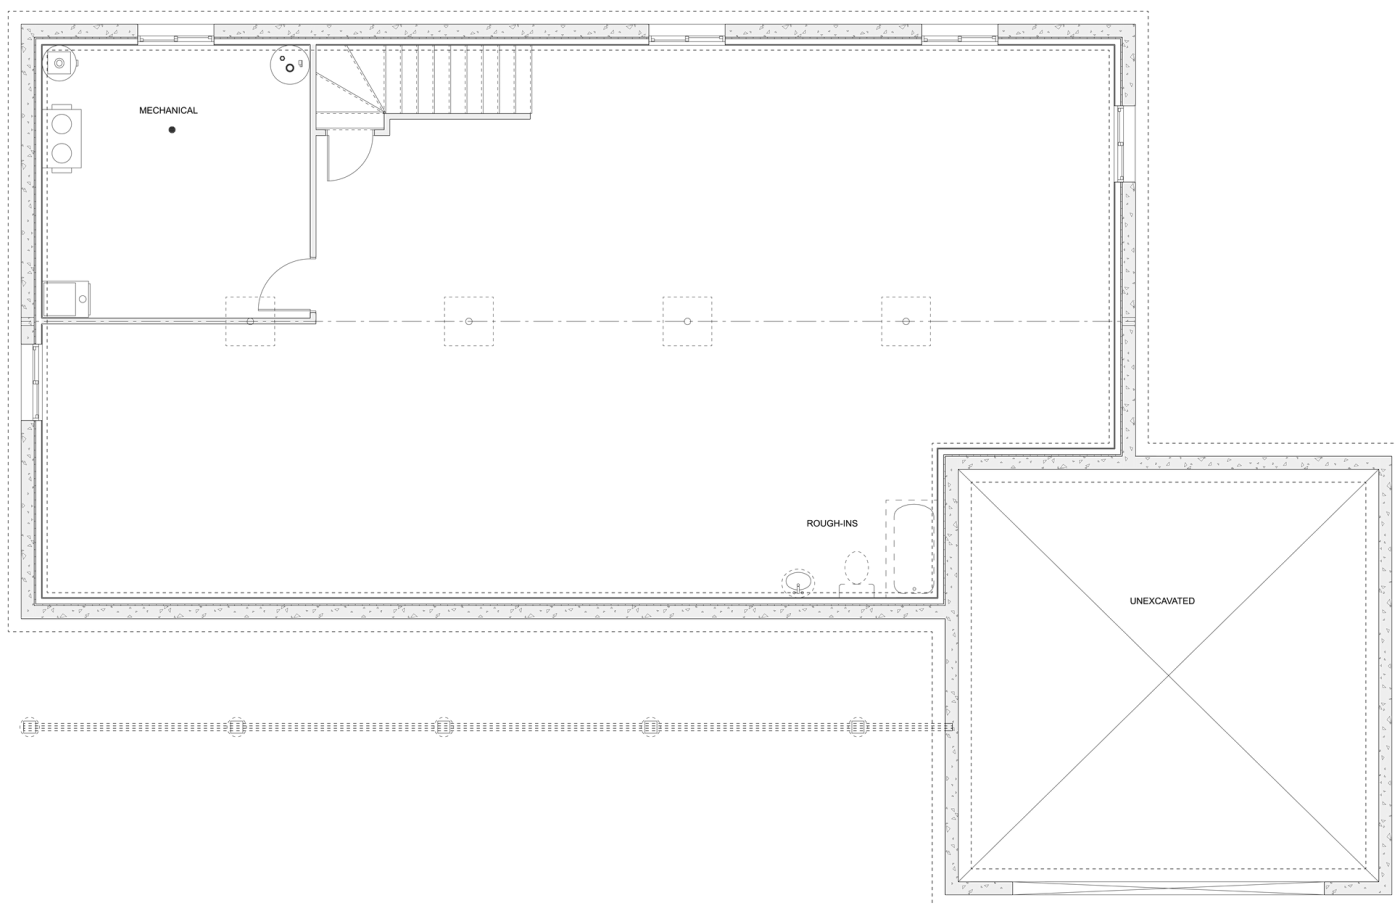

PLAN #21-0326

3 BEDROOMS

2 BATHROOMS

TYPE: Bungalow

SIZE: 1667 SQ. FT.

OVERALL WIDTH: 70'-4"

OVERALL DEPTH: 44'-8"

CHOOSE YOUR DREAM HOME

Not seeing the perfect plan? We also offer custom design services!

613-876-2488

information@houseofthree.ca

www.houseofthree.ca

PLAN #21-0326

MAIN FLOOR

CHOOSE YOUR DREAM HOME

Not seeing the perfect plan? We also offer custom design services!

613-876-2488

information@houseofthree.ca

www.houseofthree.ca

PLAN #21-0326

FOUNDATION

ALL DIMENSIONS APPROXIMATE. E. & O. E.