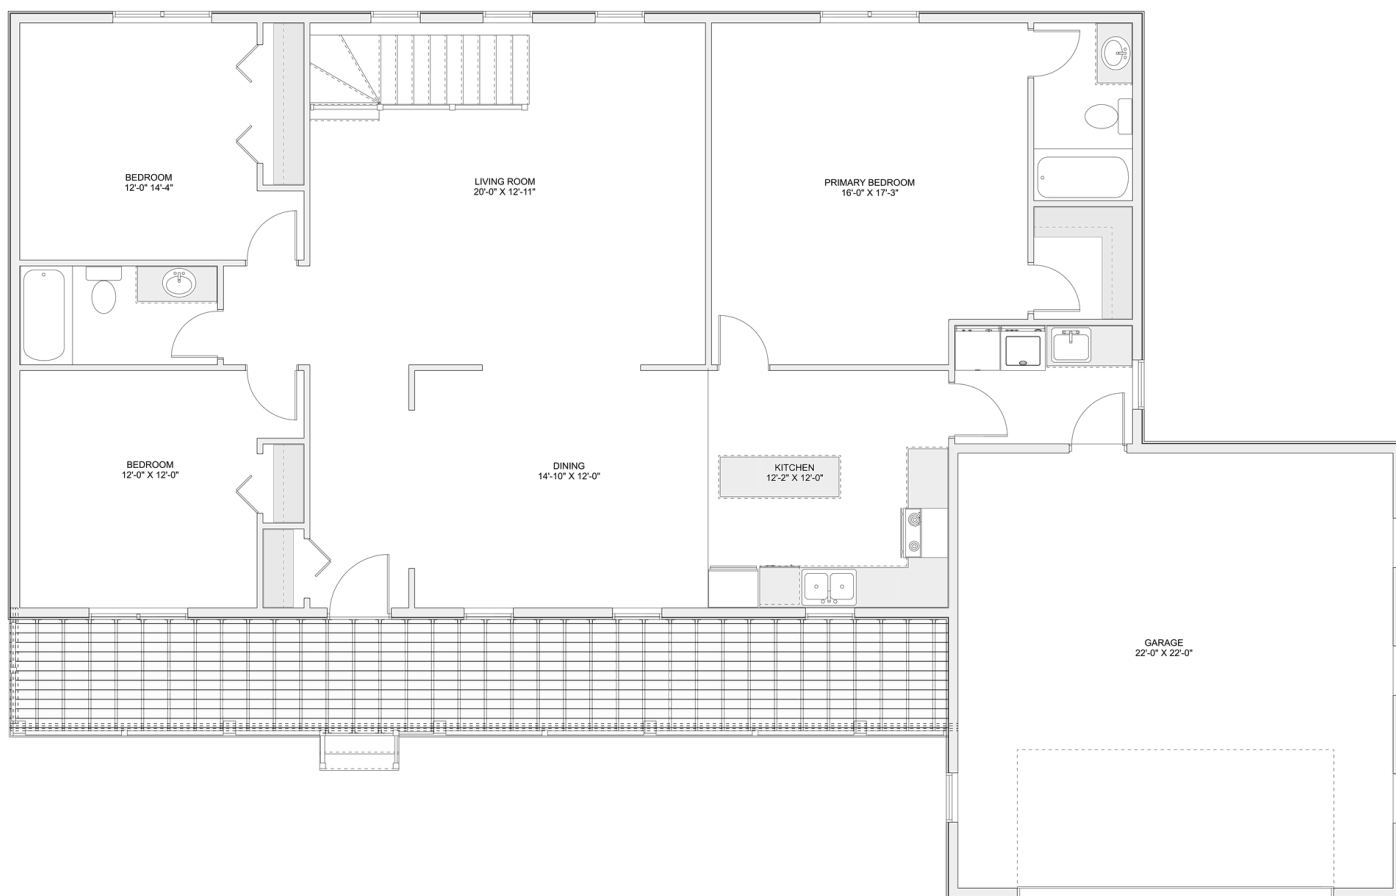

PLAN #21-0326

3 BEDROOMS

2 BATHROOMS

TYPE: Bungalow

SIZE: 1667 SQ. FT.

OVERALL WIDTH: 70'-4"

OVERALL DEPTH: 44'-8"

CHOOSE YOUR DREAM HOME

Not seeing the perfect plan? We also offer custom design services!

613-876-2488

information@houseofthree.ca

www.houseofthree.ca

PLAN #21-0326

MAIN FLOOR

CHOOSE YOUR DREAM HOME

Not seeing the perfect plan? We also offer custom design services!