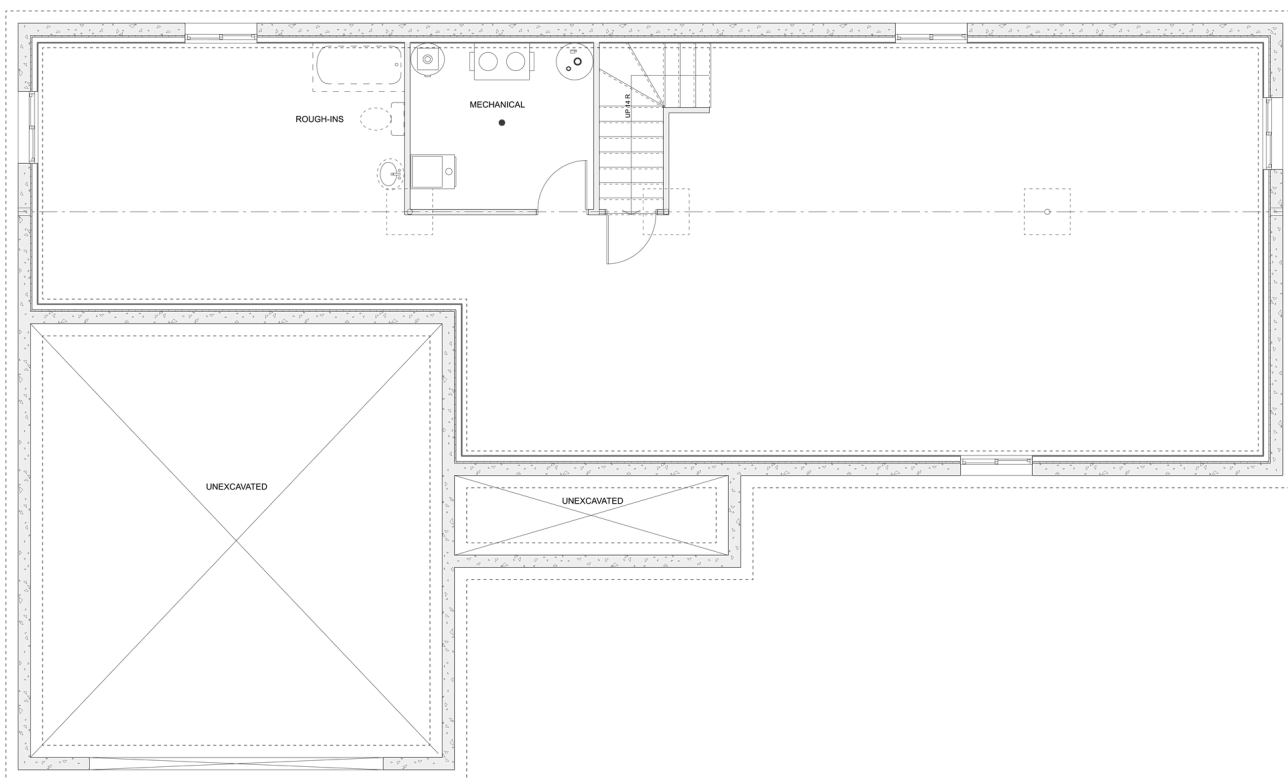

PLAN #21-0338

3 BEDROOMS

2 BATHROOMS

TYPE: Bungalow

SIZE: 1490 SQ. FT.

OVERALL WIDTH: 68'-10"

OVERALL DEPTH: 40'-7"

CHOOSE YOUR DREAM HOME

Not seeing the perfect plan? We also offer custom design services!

613-876-2488

information@houseofthree.ca

www.houseofthree.ca

PLAN #21-0338

MAIN FLOOR

CHOOSE YOUR DREAM HOME

Not seeing the perfect plan? We also offer custom design services!

613-876-2488

information@houseofthree.ca

www.houseofthree.ca

PLAN #21-0338

FOUNDATION

ALL DIMENSIONS APPROXIMATE. E. & O. E.