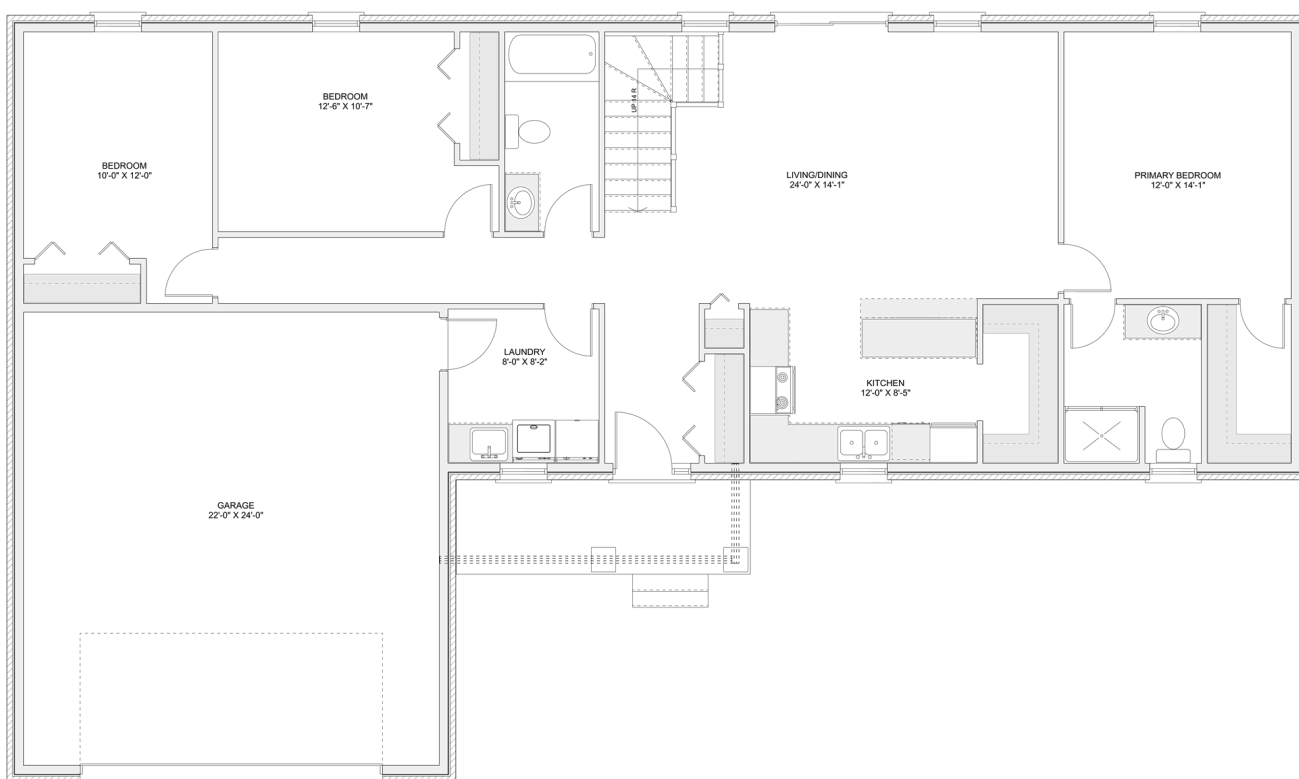

PLAN #21-0338

3 BEDROOMS

2 BATHROOMS

TYPE: Bungalow

SIZE: 1490 SQ. FT.

OVERALL WIDTH: 68'-10"

OVERALL DEPTH: 40'-7"

CHOOSE YOUR DREAM HOME

Not seeing the perfect plan? We also offer custom design services!

613-876-2488

information@houseofthree.ca

www.houseofthree.ca

PLAN #21-0338

MAIN FLOOR

CHOOSE YOUR DREAM HOME

Not seeing the perfect plan? We also offer custom design services!

613-876-2488

information@houseofthree.ca

www.houseofthree.ca

PLAN #21-0338

FOUNDATION

ALL DIMENSIONS APPROXIMATE. E. & O. E.