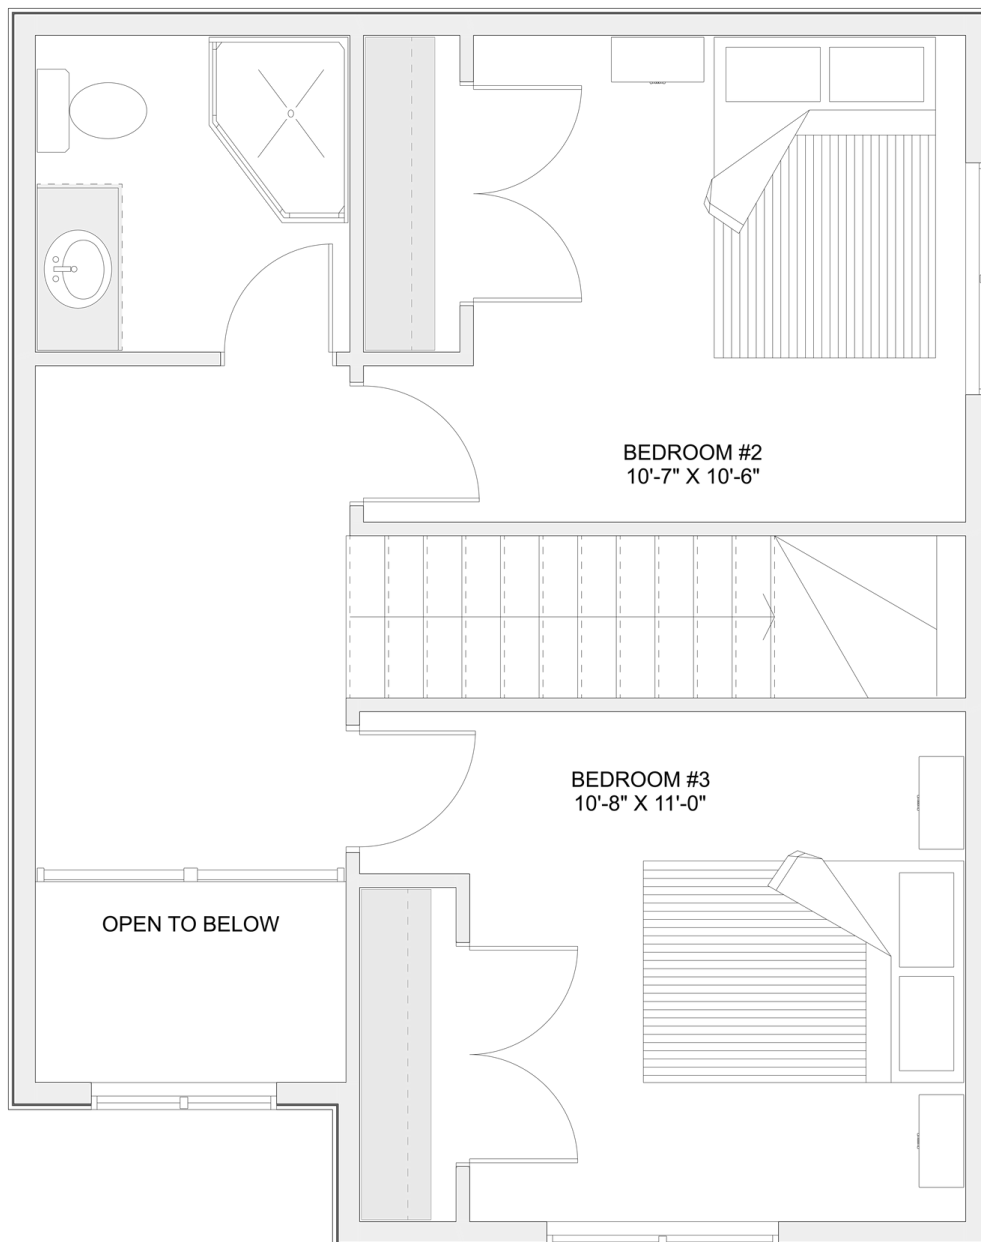

PLAN #21-0361

4 BEDROOMS

2.5 BATHROOMS

TYPE: House

SIZE: 2,216 SQ. FT.

OVERALL WIDTH: 53'-0"

OVERALL DEPTH: 61'-0"

CHOOSE YOUR DREAM HOME

Not seeing the perfect plan? We also offer custom design services!

613-876-2488

information@houseofthree.ca

www.houseofthree.ca

PLAN #21-0361

SECOND FLOOR

CHOOSE YOUR DREAM HOME

Not seeing the perfect plan? We also offer custom design services!