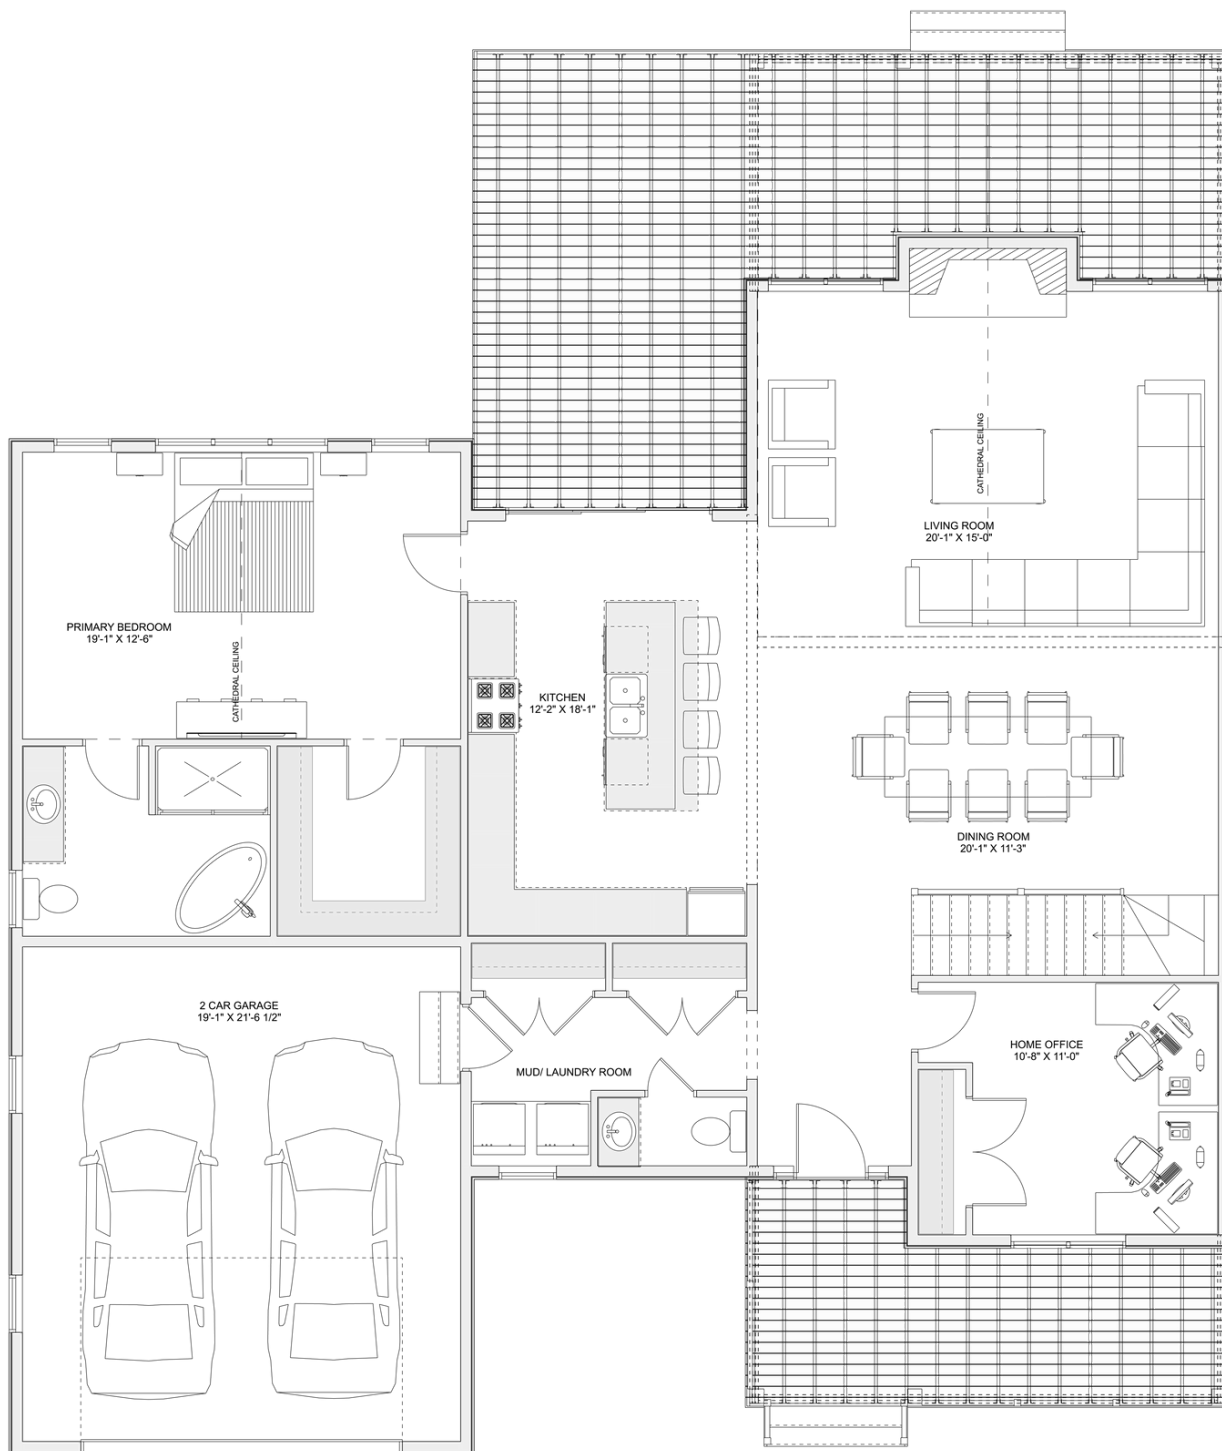

CHOOSE YOUR DREAM HOME

Not seeing the perfect plan? We also offer custom design services!

613-876-2488

information@houseofthree.ca

www.houseofthree.ca

PLAN #21-0361

MAIN FLOOR