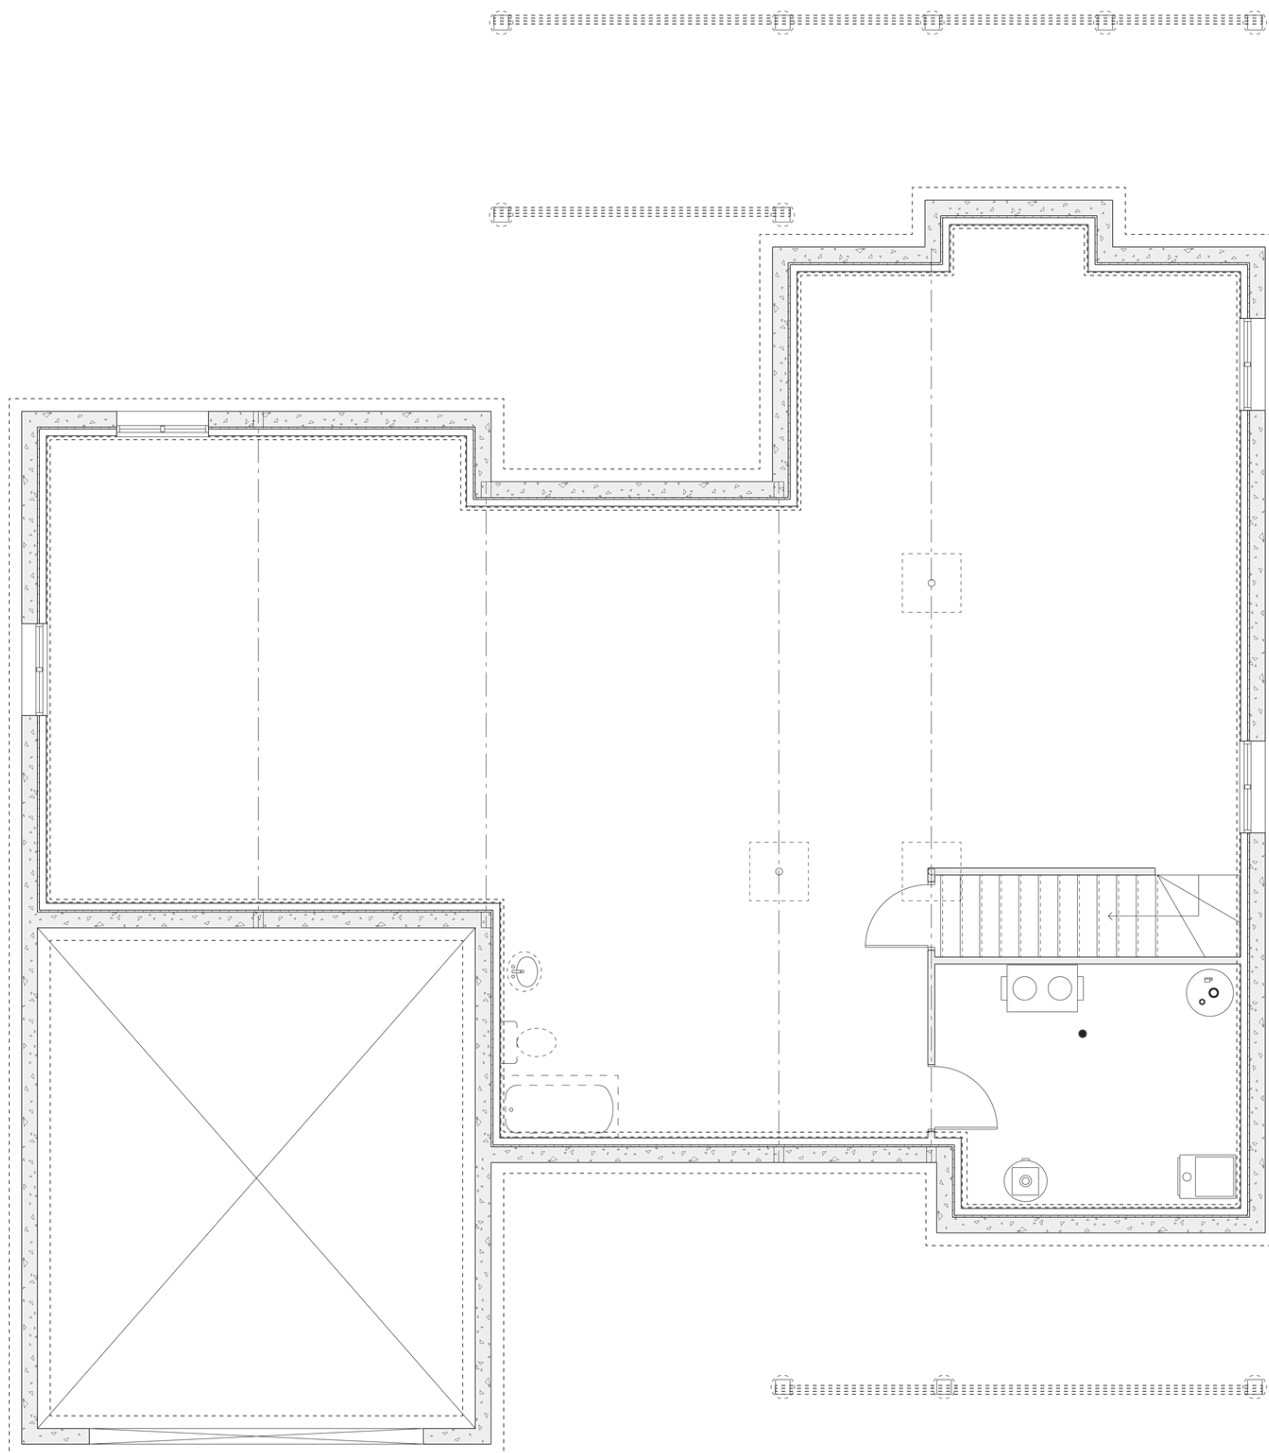

CHOOSE YOUR DREAM HOME

Not seeing the perfect plan? We also offer custom design services!

613-876-2488

information@houseofthree.ca

www.houseofthree.ca

PLAN #21-0361

FOUNDATION