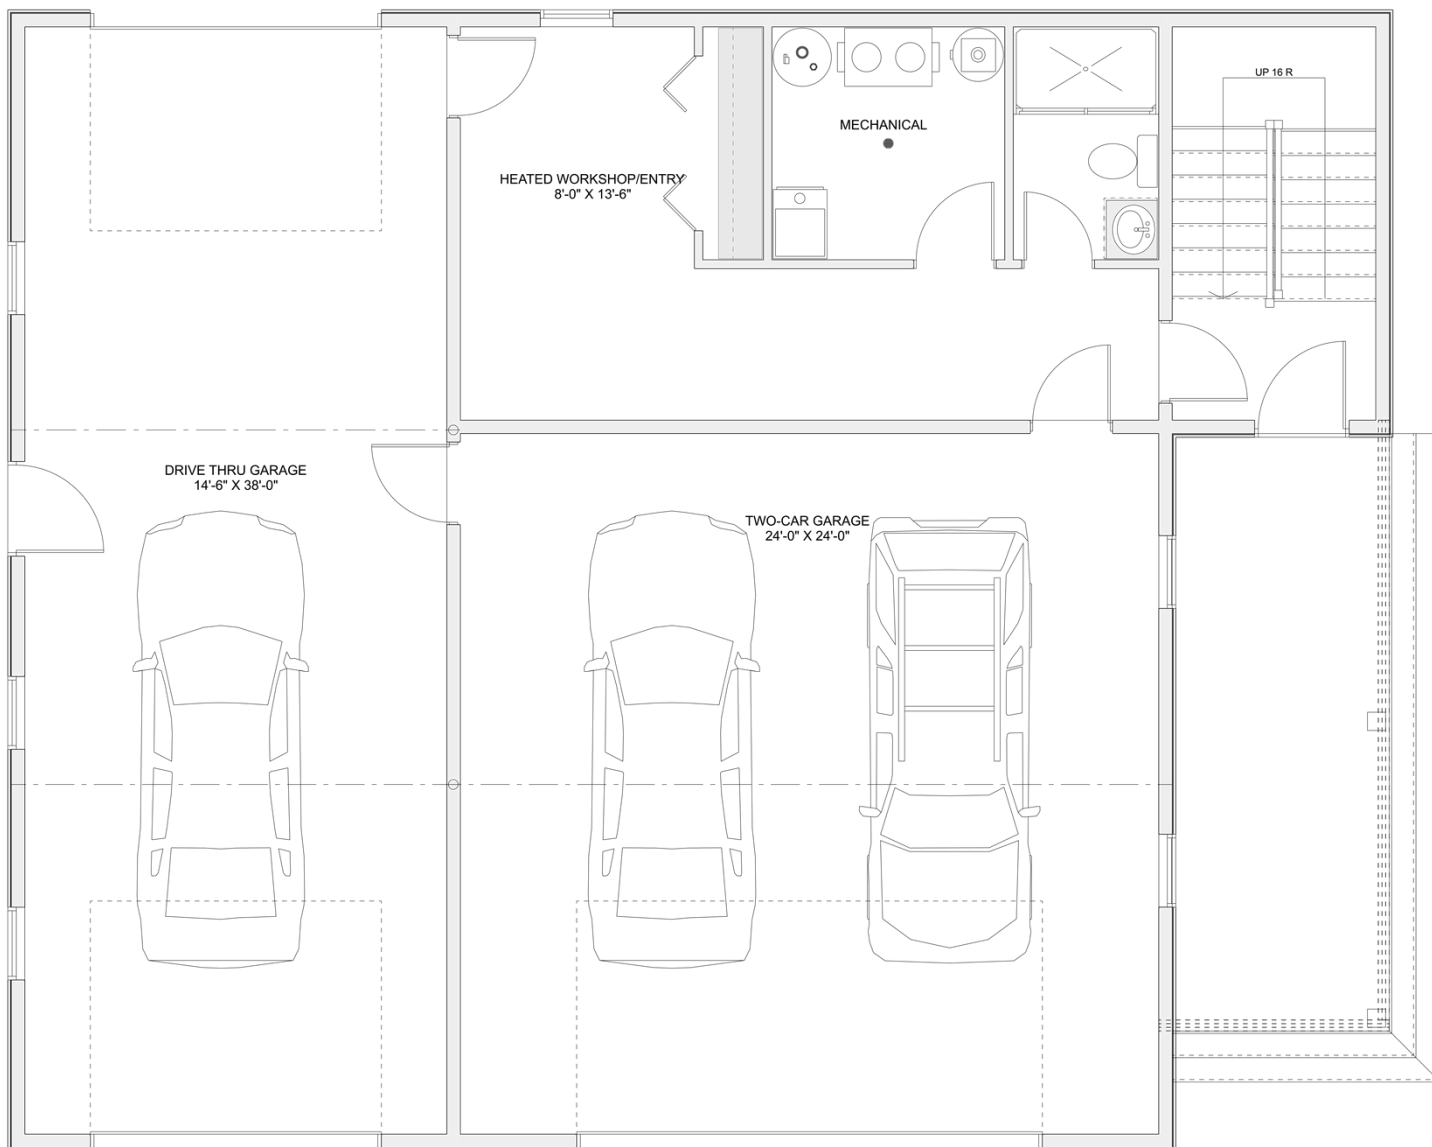

CHOOSE YOUR DREAM HOME

Not seeing the perfect plan? We also offer custom design services!

613-876-2488

information@houseofthree.ca

www.houseofthree.ca

PLAN #21-0366

MAIN FLOOR