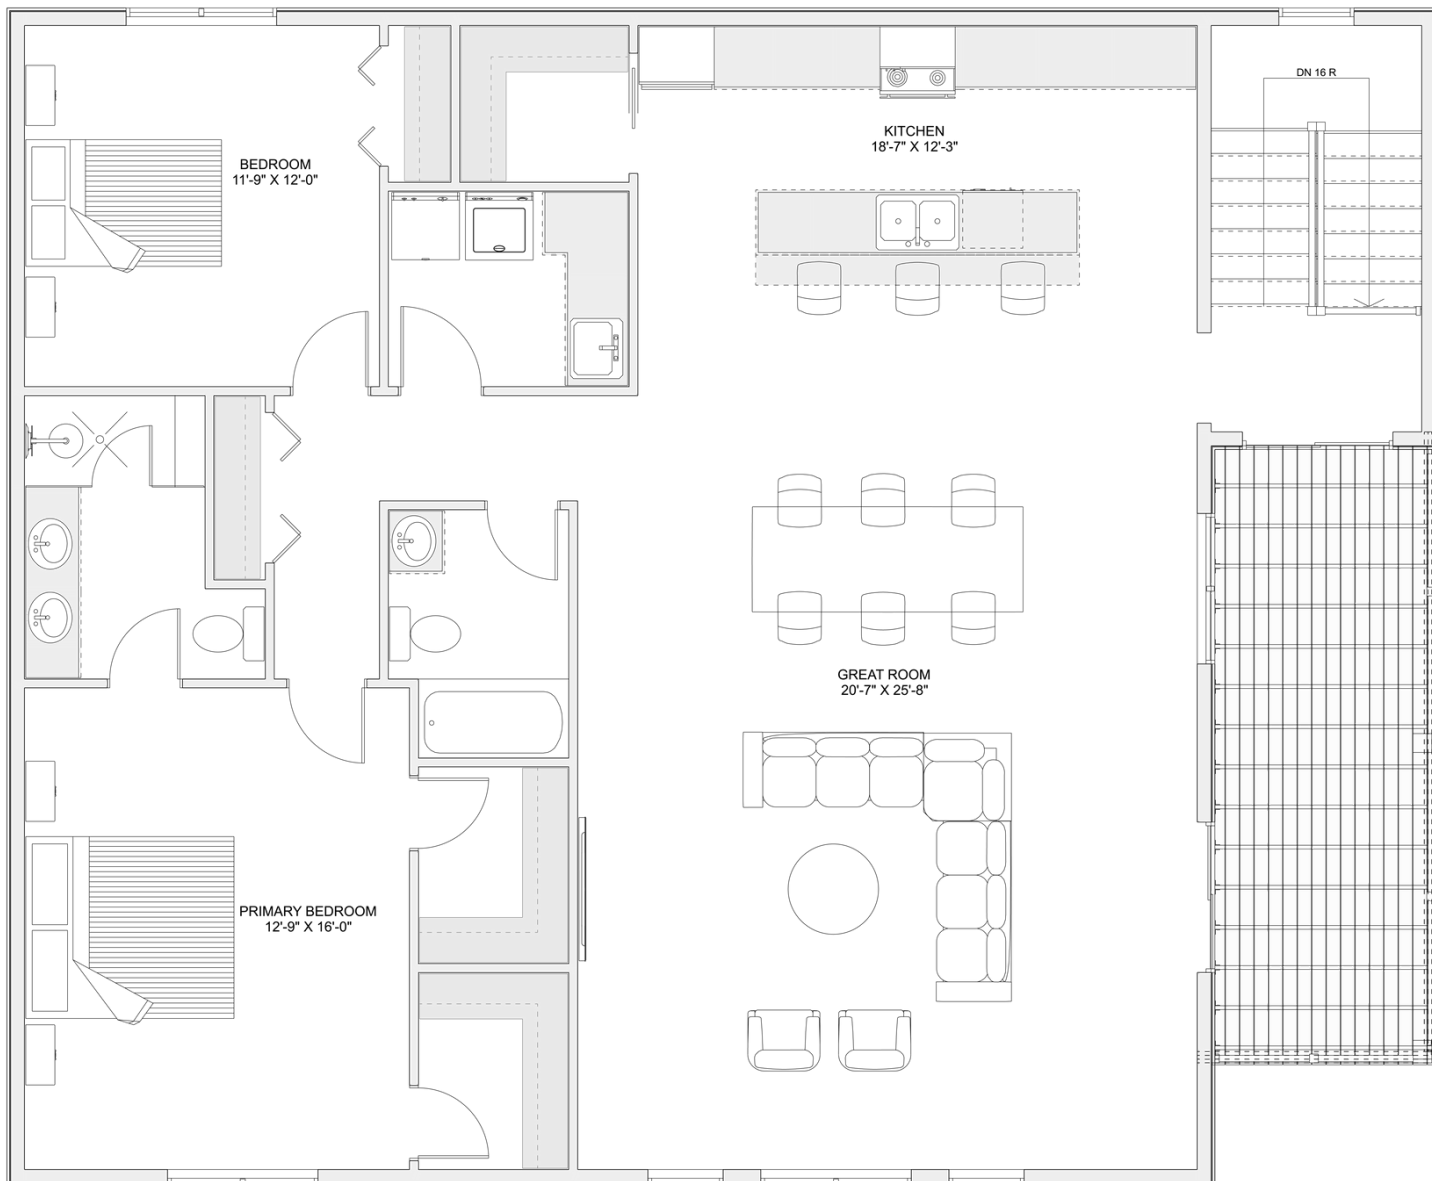

PLAN #21-0366

2 BEDROOM

2.5 BATHROOM

TYPE: House

SIZE: 2,156 SQ. FT.

OVERALL WIDTH: 47'-4"

OVERALL DEPTH: 38'-11"

CHOOSE YOUR DREAM HOME

Not seeing the perfect plan? We also offer custom design services!

613-876-2488

information@houseofthree.ca

www.houseofthree.ca

PLAN #21-0366

SECOND FLOOR

CHOOSE YOUR DREAM HOME

Not seeing the perfect plan? We also offer custom design services!