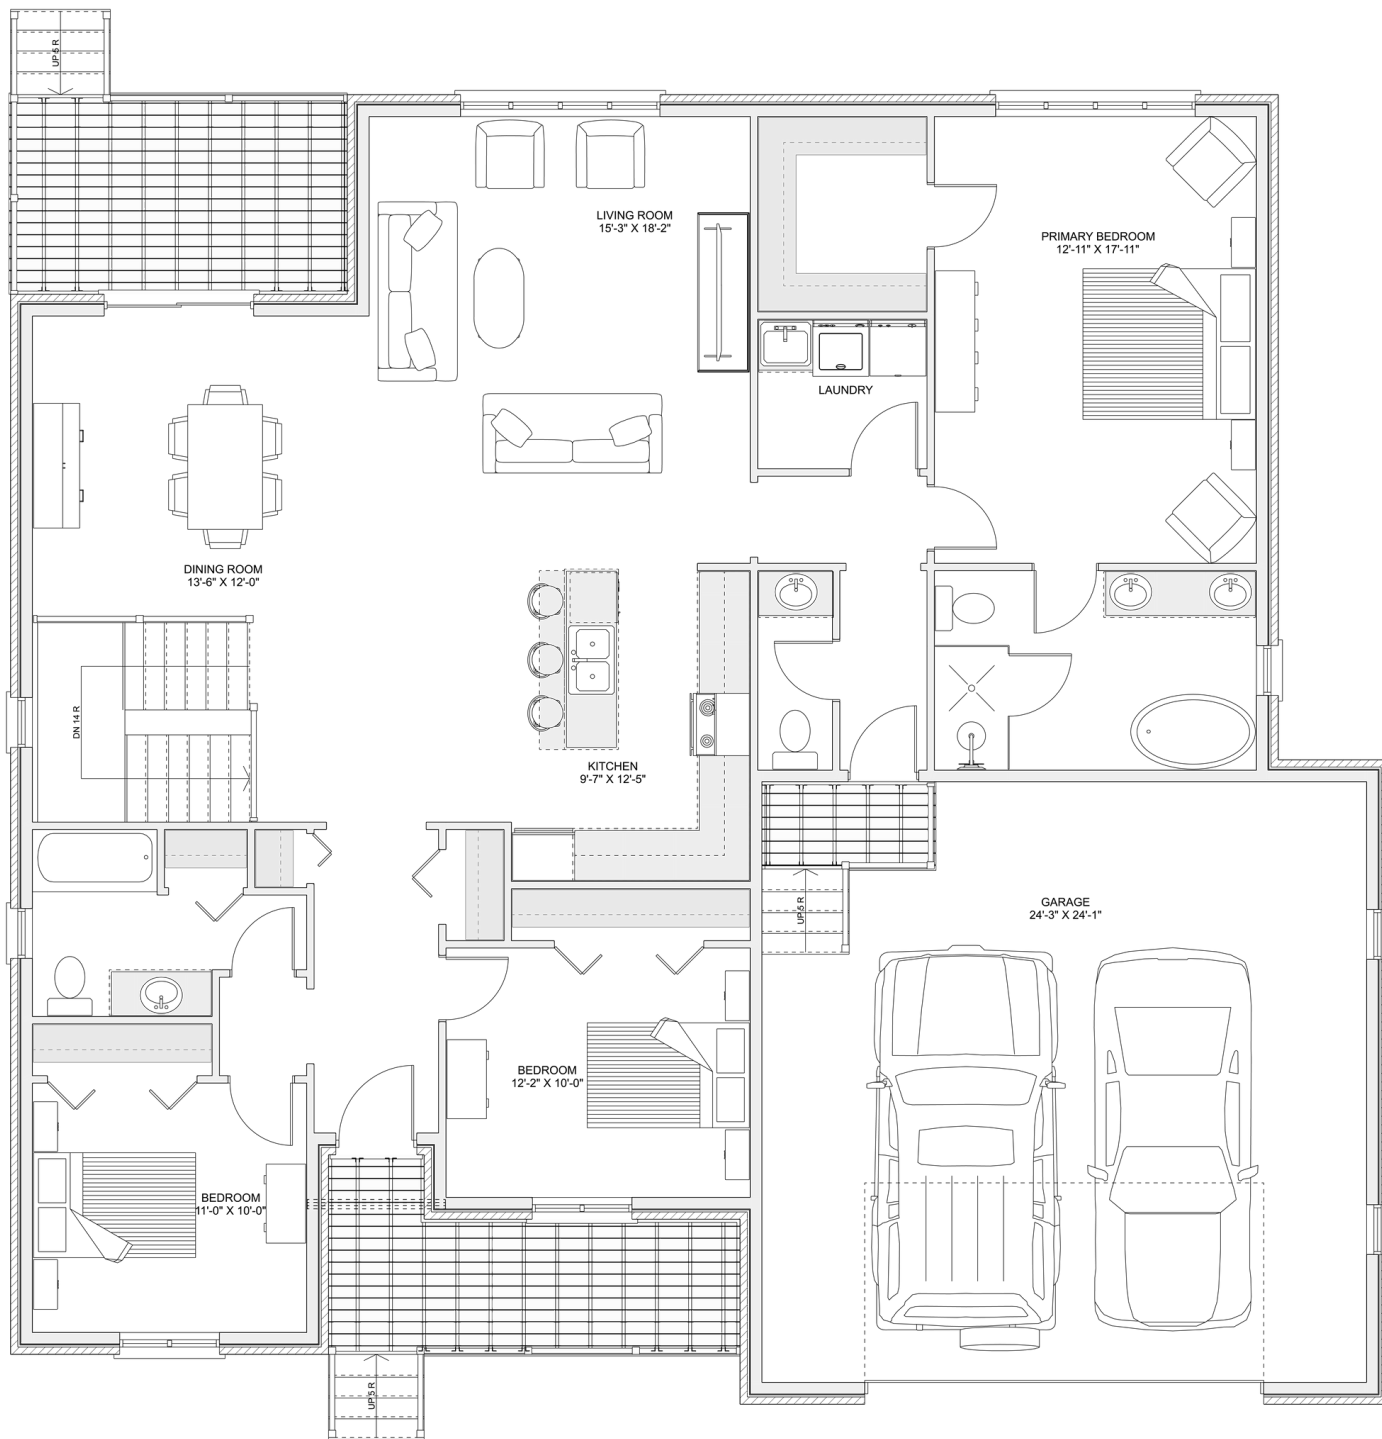

PLAN #21-0368

3 BEDROOM

2.5 BATHROOM

TYPE: Bungalow

SIZE: 1880 SQ. FT.

OVERALL WIDTH: 55'-3"

OVERALL DEPTH: 52'-6"

CHOOSE YOUR DREAM HOME

Not seeing the perfect plan? We also offer custom design services!

613-876-2488

information@houseofthree.ca

www.houseofthree.ca

PLAN #21-0368

MAIN FLOOR

CHOOSE YOUR DREAM HOME

Not seeing the perfect plan? We also offer custom design services!

613-876-2488

information@houseofthree.ca

www.houseofthree.ca

PLAN #21-0368

FOUNDATION

ALL DIMENSIONS APPROXIMATE. E. & O. E.