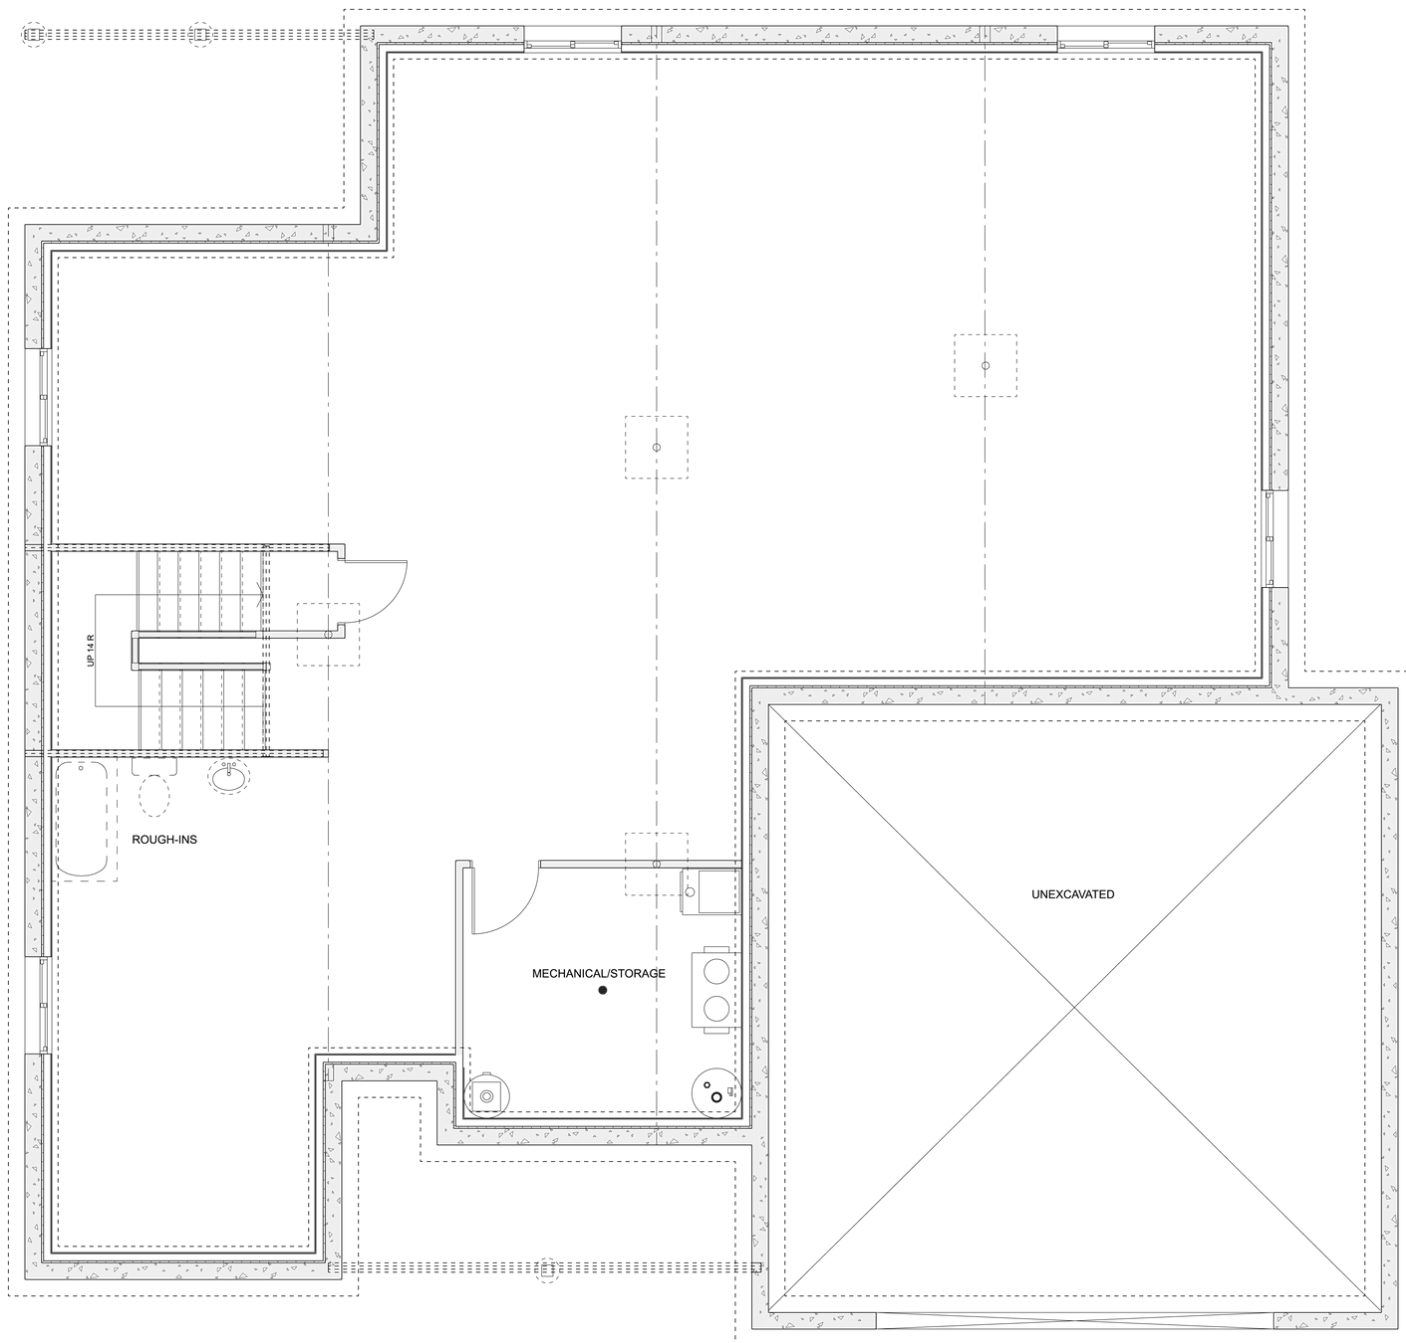

PLAN #21-0368

3 BEDROOM

2.5 BATHROOM

TYPE: Bungalow

SIZE: 1880 SQ. FT.

OVERALL WIDTH: 55'-3"

OVERALL DEPTH: 52'-6"

CHOOSE YOUR DREAM HOME

Not seeing the perfect plan? We also offer custom design services!

613-876-2488

information@houseofthree.ca

www.houseofthree.ca

PLAN #21-0368

MAIN FLOOR

CHOOSE YOUR DREAM HOME

Not seeing the perfect plan? We also offer custom design services!

613-876-2488

information@houseofthree.ca

www.houseofthree.ca

PLAN #21-0368

FOUNDATION

ALL DIMENSIONS APPROXIMATE. E. & O. E.