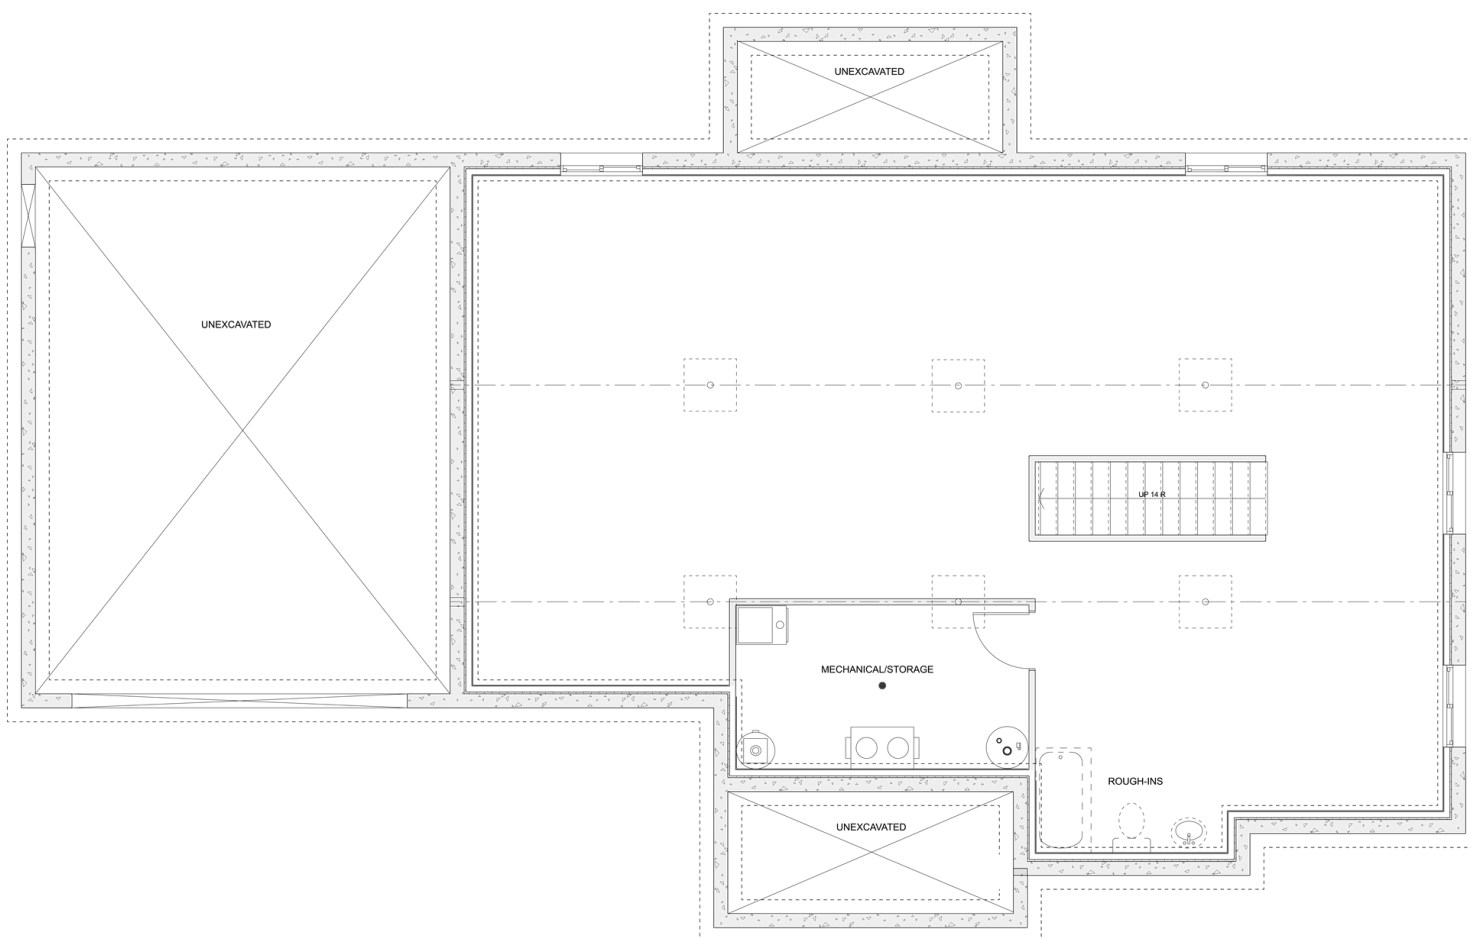

PLAN #21-0369

3 BEDROOM

2.5 BATHROOM

TYPE: Bungalow

SIZE: 2,061 SQ. FT.

OVERALL WIDTH: 68'-11"

OVERALL DEPTH: 43'-0"

CHOOSE YOUR DREAM HOME

Not seeing the perfect plan? We also offer custom design services!

613-876-2488

information@houseofthree.ca

www.houseofthree.ca

PLAN #21-0369

MAIN FLOOR

CHOOSE YOUR DREAM HOME

Not seeing the perfect plan? We also offer custom design services!

613-876-2488

information@houseofthree.ca

www.houseofthree.ca

PLAN #21-0369

FOUNDATION

ALL DIMENSIONS APPROXIMATE. E. & O. E.