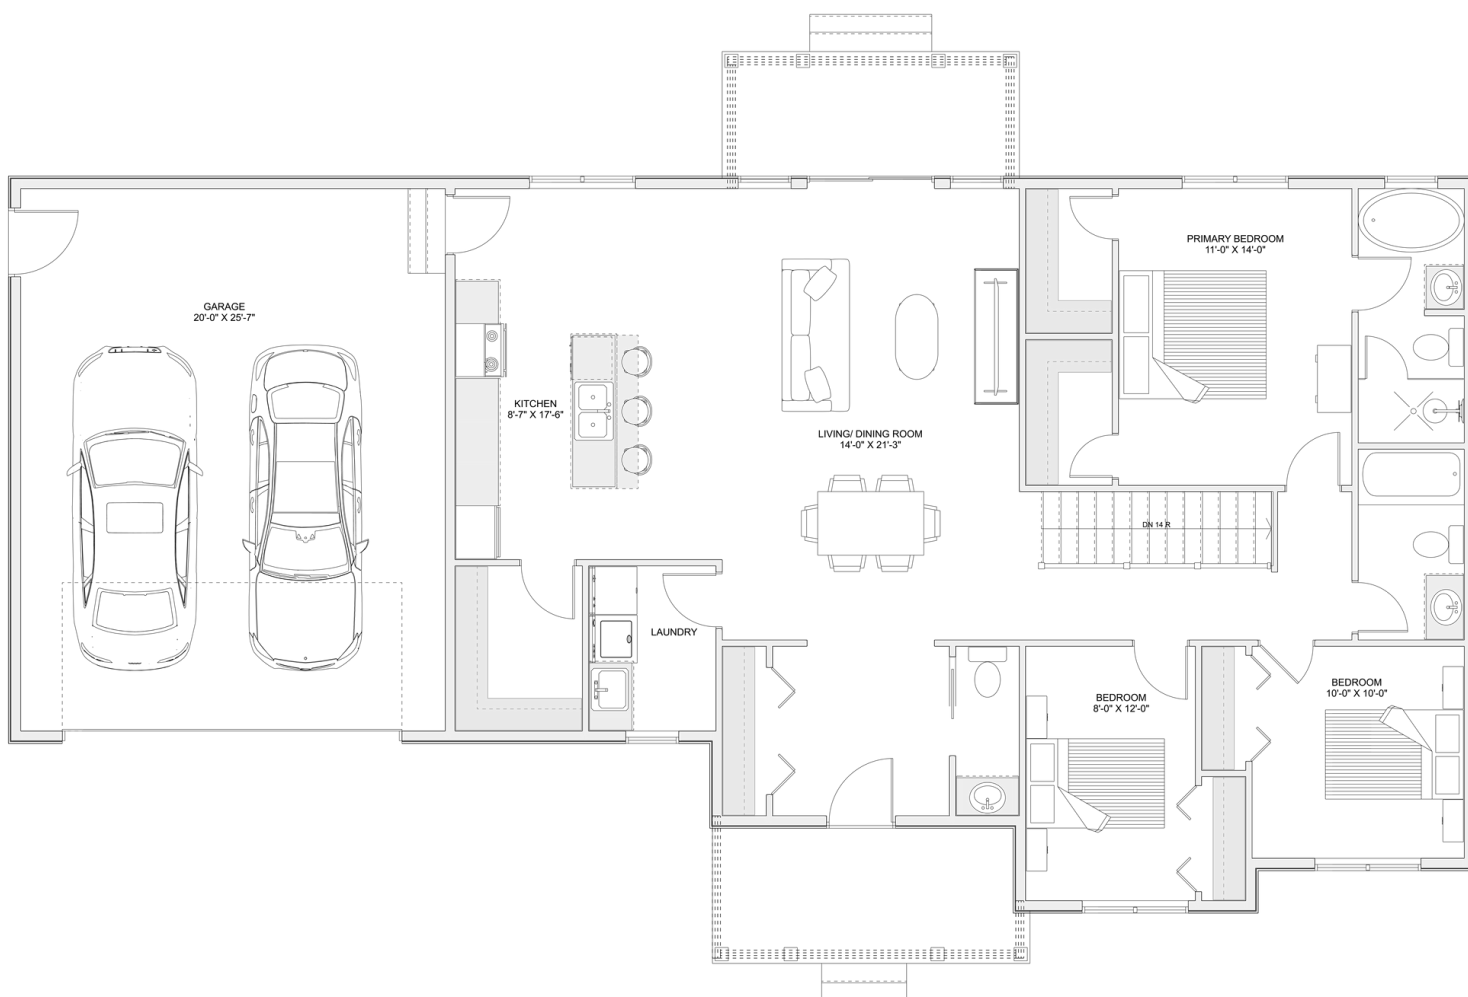

PLAN #21-0369

3 BEDROOM

2.5 BATHROOM

TYPE: Bungalow

SIZE: 2,061 SQ. FT.

OVERALL WIDTH: 68'-11"

OVERALL DEPTH: 43'-0"

CHOOSE YOUR DREAM HOME

Not seeing the perfect plan? We also offer custom design services!

613-876-2488

information@houseofthree.ca

www.houseofthree.ca

PLAN #21-0369

MAIN FLOOR

CHOOSE YOUR DREAM HOME

Not seeing the perfect plan? We also offer custom design services!

613-876-2488

information@houseofthree.ca

www.houseofthree.ca

PLAN #21-0369

FOUNDATION

ALL DIMENSIONS APPROXIMATE. E. & O. E.