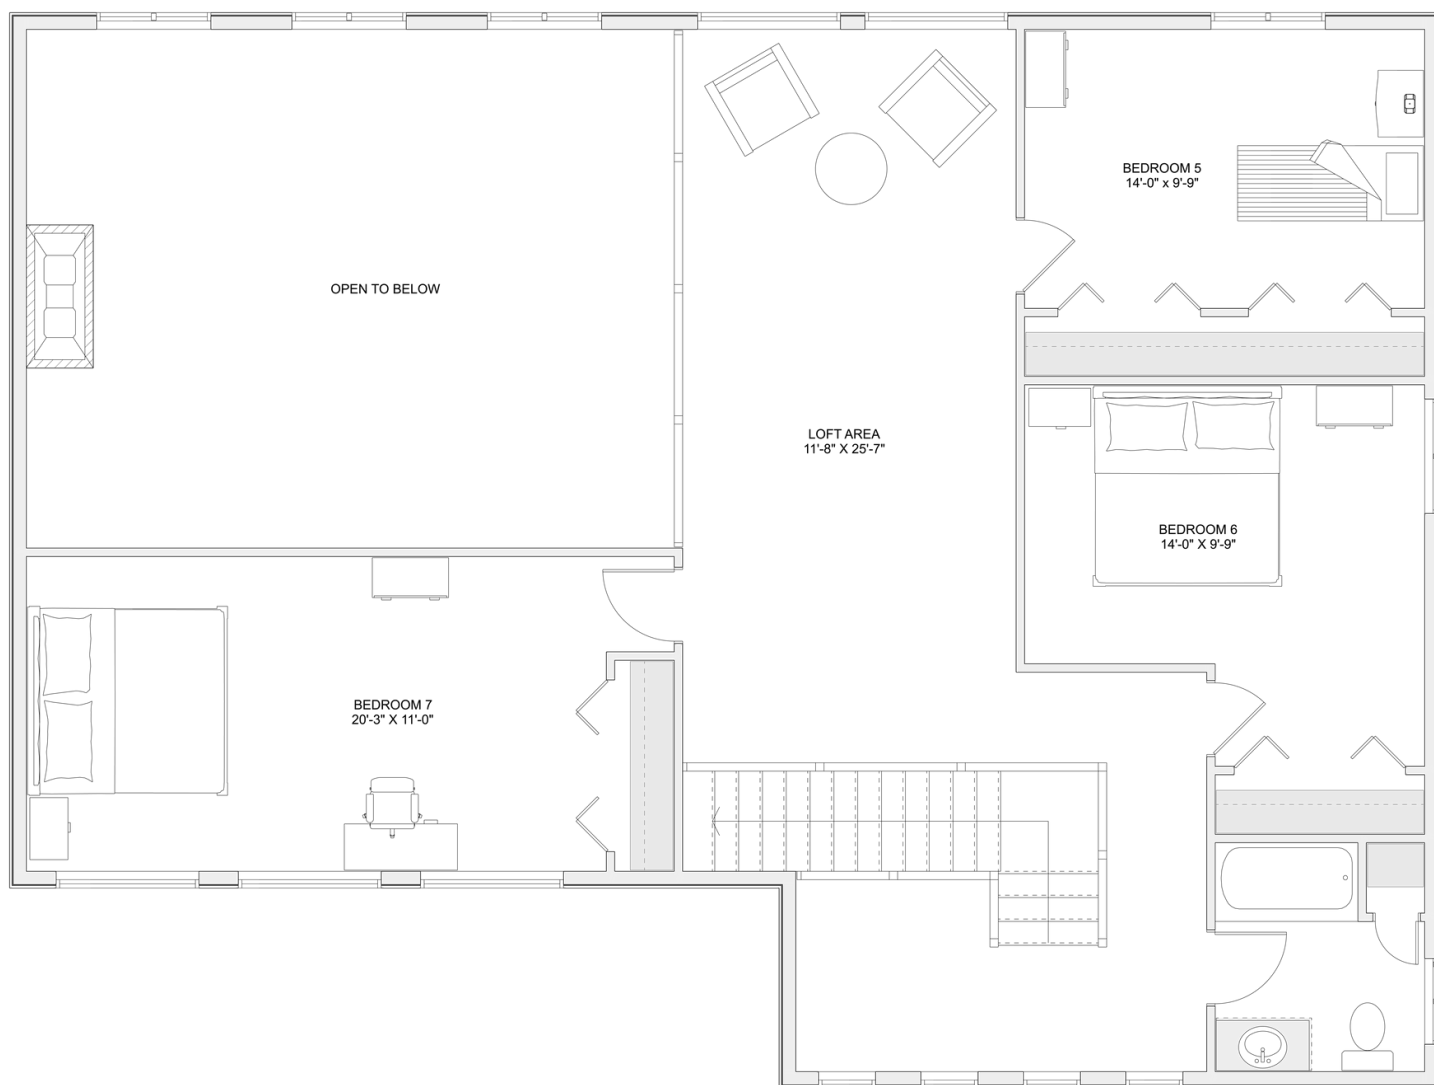

PLAN #21-0370

6 BEDROOM

5 BATHROOM

TYPE: House

SIZE: 4,532 SQ. FT.

OVERALL WIDTH: 97'-1"

OVERALL DEPTH: 48'-2"

CHOOSE YOUR DREAM HOME

Not seeing the perfect plan? We also offer custom design services!

613-876-2488

information@houseofthree.ca

www.houseofthree.ca

PLAN #21-0370

SECOND FLOOR

CHOOSE YOUR DREAM HOME

Not seeing the perfect plan? We also offer custom design services!

613-876-2488

information@houseofthree.ca

www.houseofthree.ca

PLAN #21-0370

MAIN FLOOR

ALL DIMENSIONS APPROXIMATE. E. & O. E.

CHOOSE YOUR DREAM HOME

Not seeing the perfect plan? We also offer custom design services!