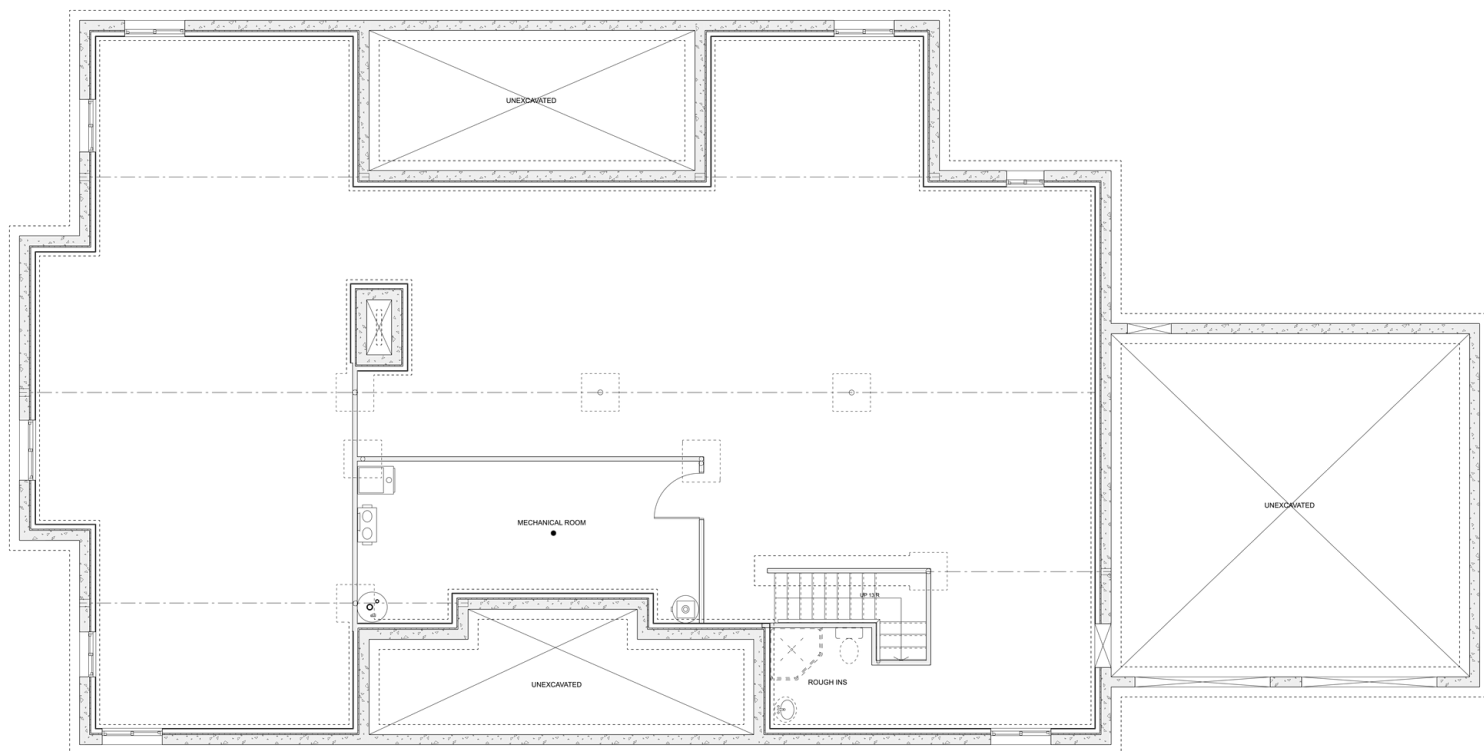

CHOOSE YOUR DREAM HOME

Not seeing the perfect plan? We also offer custom design services!

613-876-2488

information@houseofthree.ca

www.houseofthree.ca

PLAN #21-0070

FOUNDATION