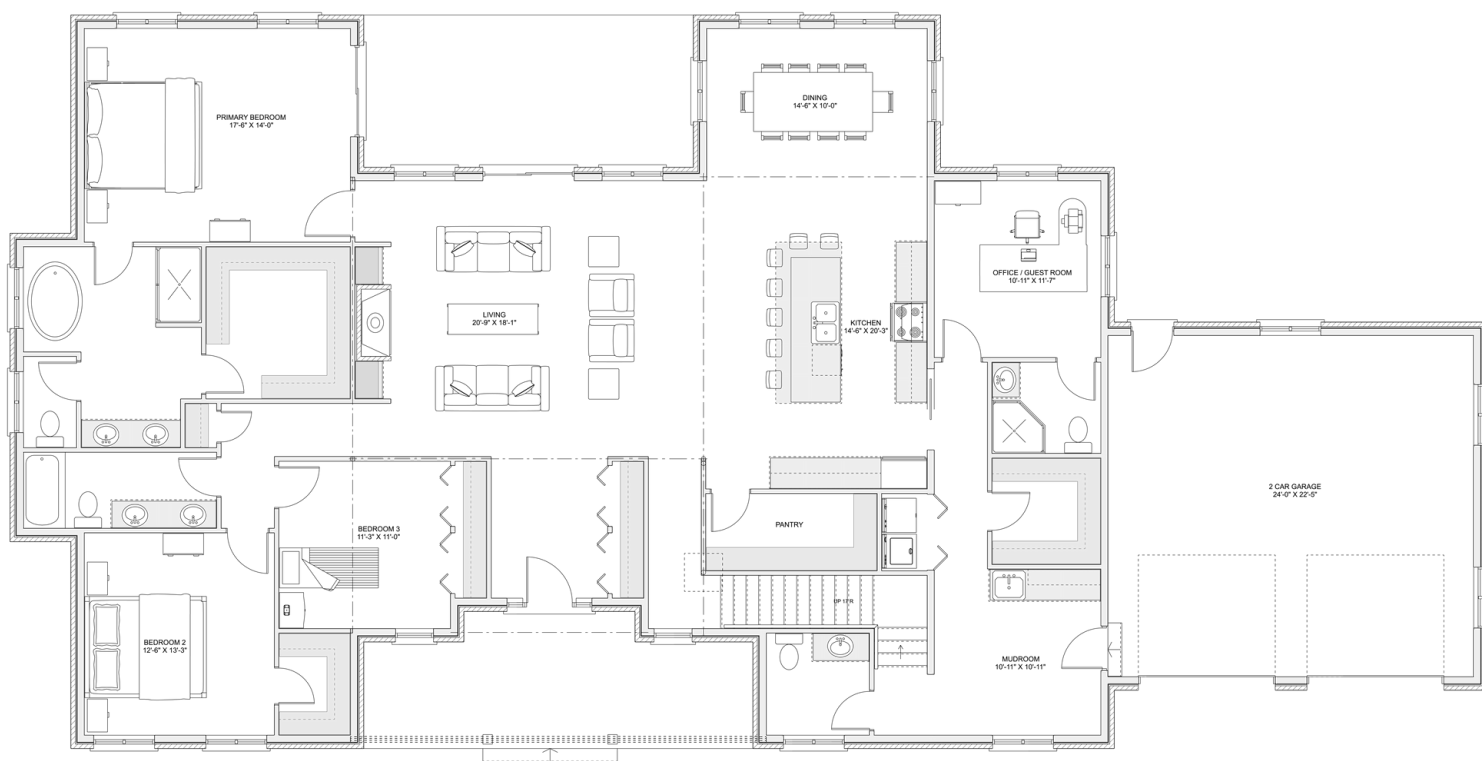

PLAN #21-0370

6 BEDROOM

5 BATHROOM

TYPE: House

SIZE: 4,532 SQ. FT.

OVERALL WIDTH: 97'-1"

OVERALL DEPTH: 48'-2"

CHOOSE YOUR DREAM HOME

613-876-2488

information@houseofthree.ca

www.houseofthree.ca

PLAN #21-0370

MAIN FLOOR

ALL DIMENSIONS APPROXIMATE. E. & O. E.

CHOOSE YOUR DREAM HOME

Not seeing the perfect plan? We also offer custom design services!