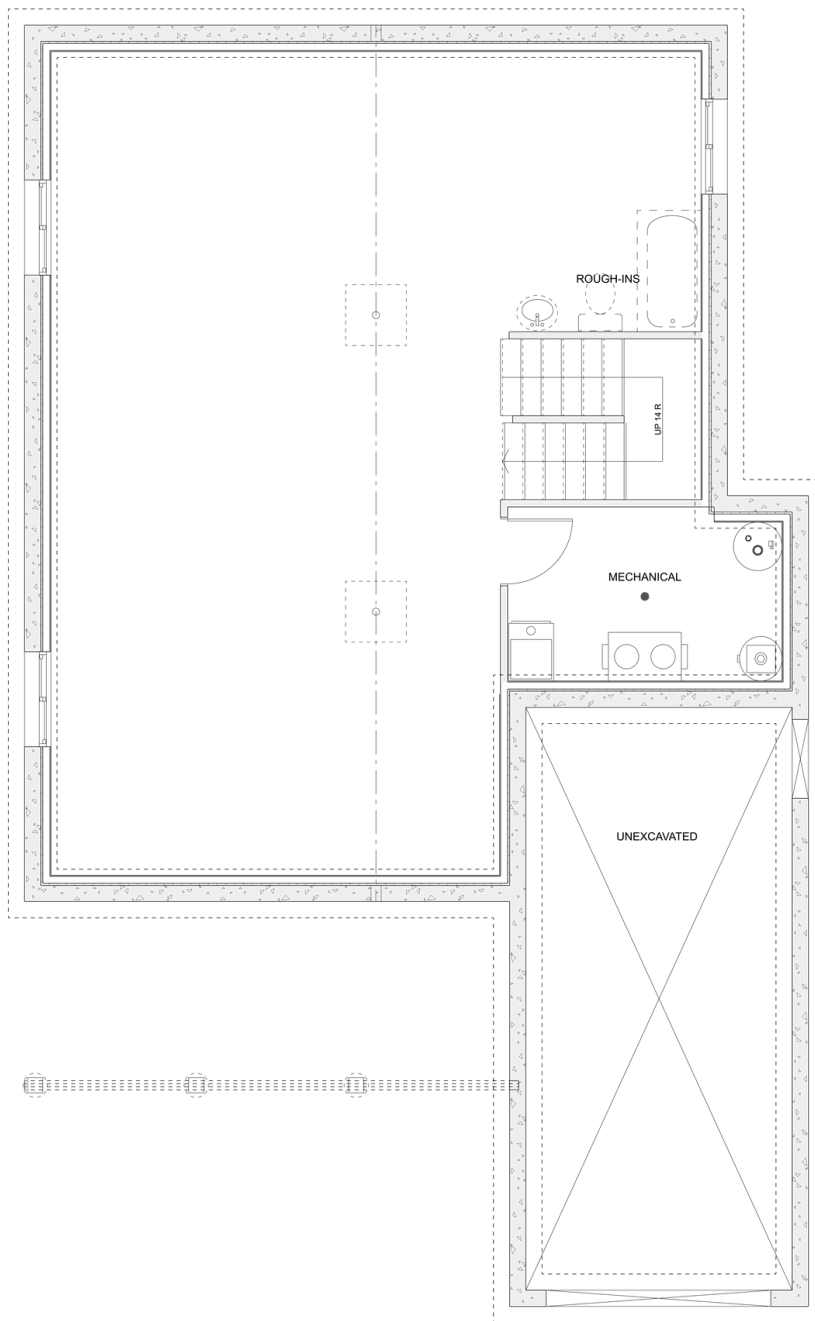

PLAN #21-0372

5 BEDROOM

2.5 BATHROOM

TYPE: House

SIZE: 2,040 SQ. FT.

WIDTH: 32'-3"

DEPTH: 52'-9"

CHOOSE YOUR DREAM HOME

613-876-2488

information@houseofthree.ca

www.houseofthree.ca

PLAN #21-0372

MAIN FLOOR

CHOOSE YOUR DREAM HOME

Not seeing the perfect plan? We also offer custom design services!

613-876-2488

information@houseofthree.ca

www.houseofthree.ca

PLAN #21-0372

FOUNDATION

ALL DIMENSIONS APPROXIMATE. E. & O. E.