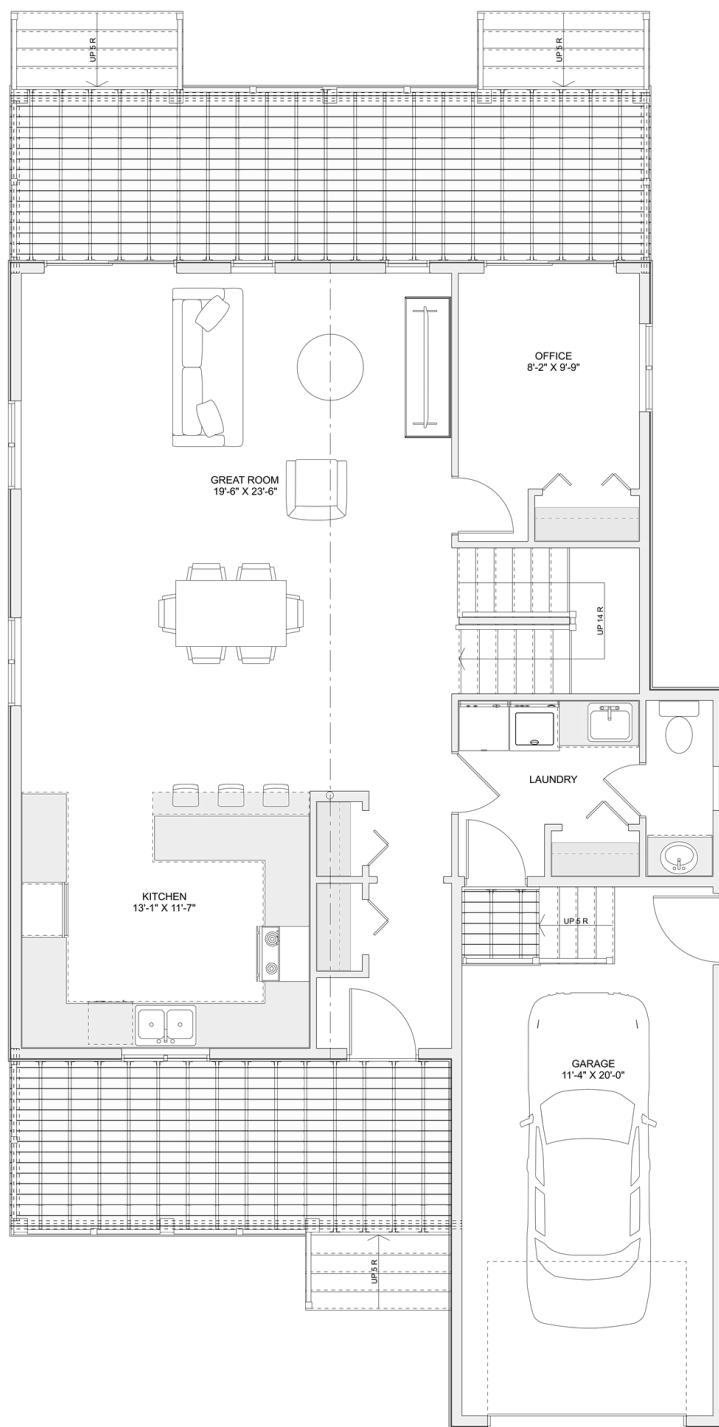

PLAN #21-0372

5 BEDROOM

2.5 BATHROOM

TYPE: House

SIZE: 2,040 SQ. FT.

WIDTH: 32'-3"

DEPTH: 52'-9"

CHOOSE YOUR DREAM HOME

Not seeing the perfect plan? We also offer custom design services!

613-876-2488

information@houseofthree.ca

www.houseofthree.ca

PLAN #21-0372

SECOND FLOOR

CHOOSE YOUR DREAM HOME

Not seeing the perfect plan? We also offer custom design services!

613-876-2488

information@houseofthree.ca

www.houseofthree.ca

PLAN #21-0372

MAIN FLOOR

CHOOSE YOUR DREAM HOME

Not seeing the perfect plan? We also offer custom design services!

613-876-2488

information@houseofthree.ca

www.houseofthree.ca

PLAN #21-0372

FOUNDATION

ALL DIMENSIONS APPROXIMATE. E. & O. E.