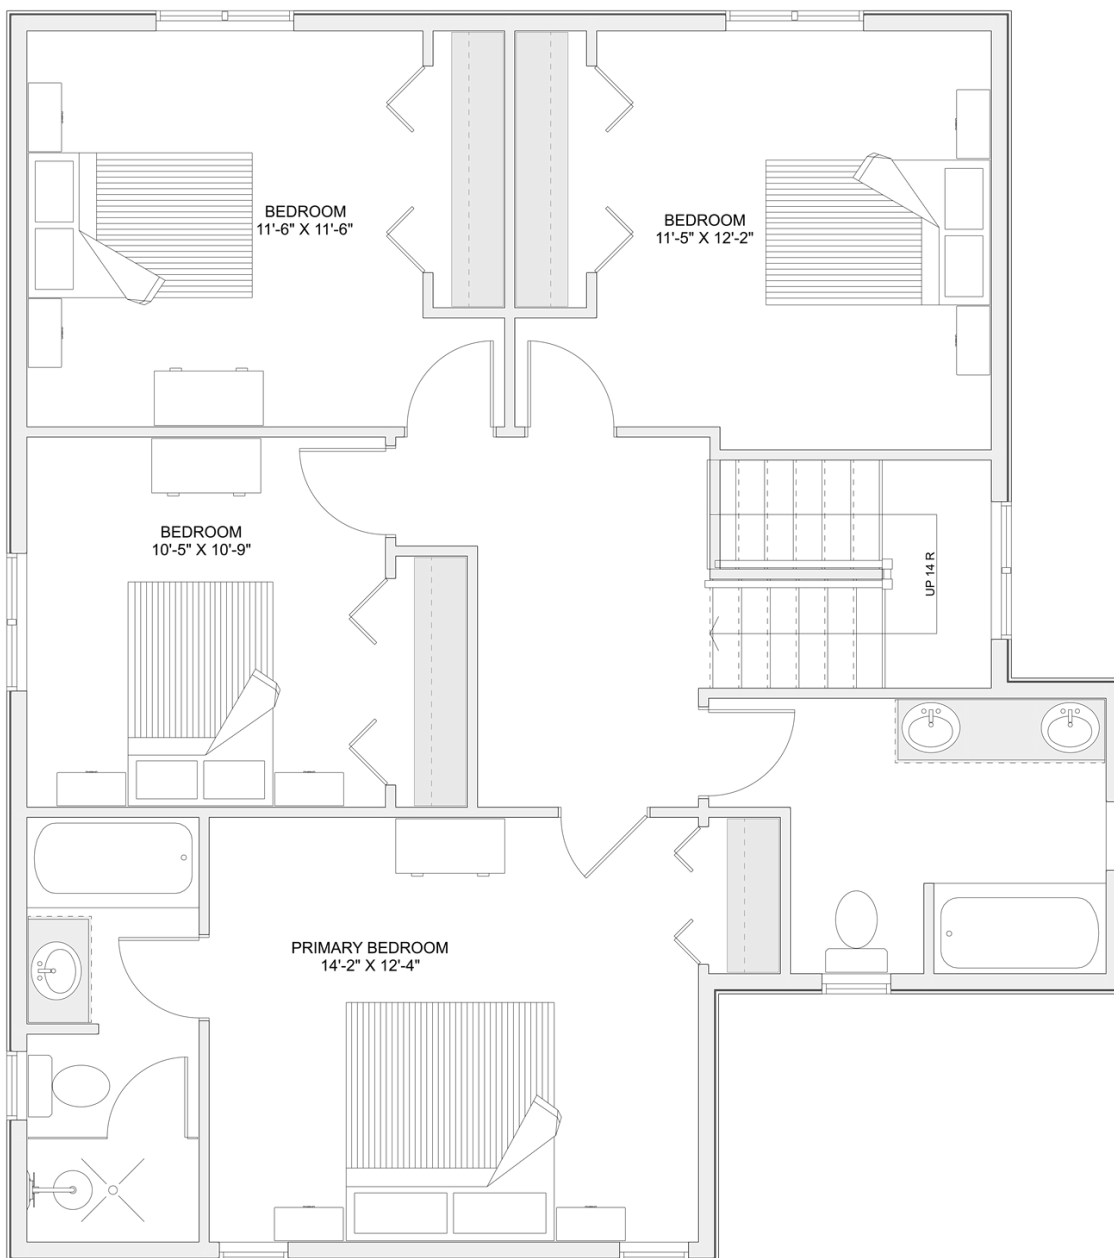

PLAN #21-0372

5 BEDROOM

2.5 BATHROOM

TYPE: House

SIZE: 2,040 SQ. FT.

WIDTH: 32'-3"

DEPTH: 52'-9"

CHOOSE YOUR DREAM HOME

Not seeing the perfect plan? We also offer custom design services!

613-876-2488

information@houseofthree.ca

www.houseofthree.ca

PLAN #21-0372

SECOND FLOOR

CHOOSE YOUR DREAM HOME

Not seeing the perfect plan? We also offer custom design services!