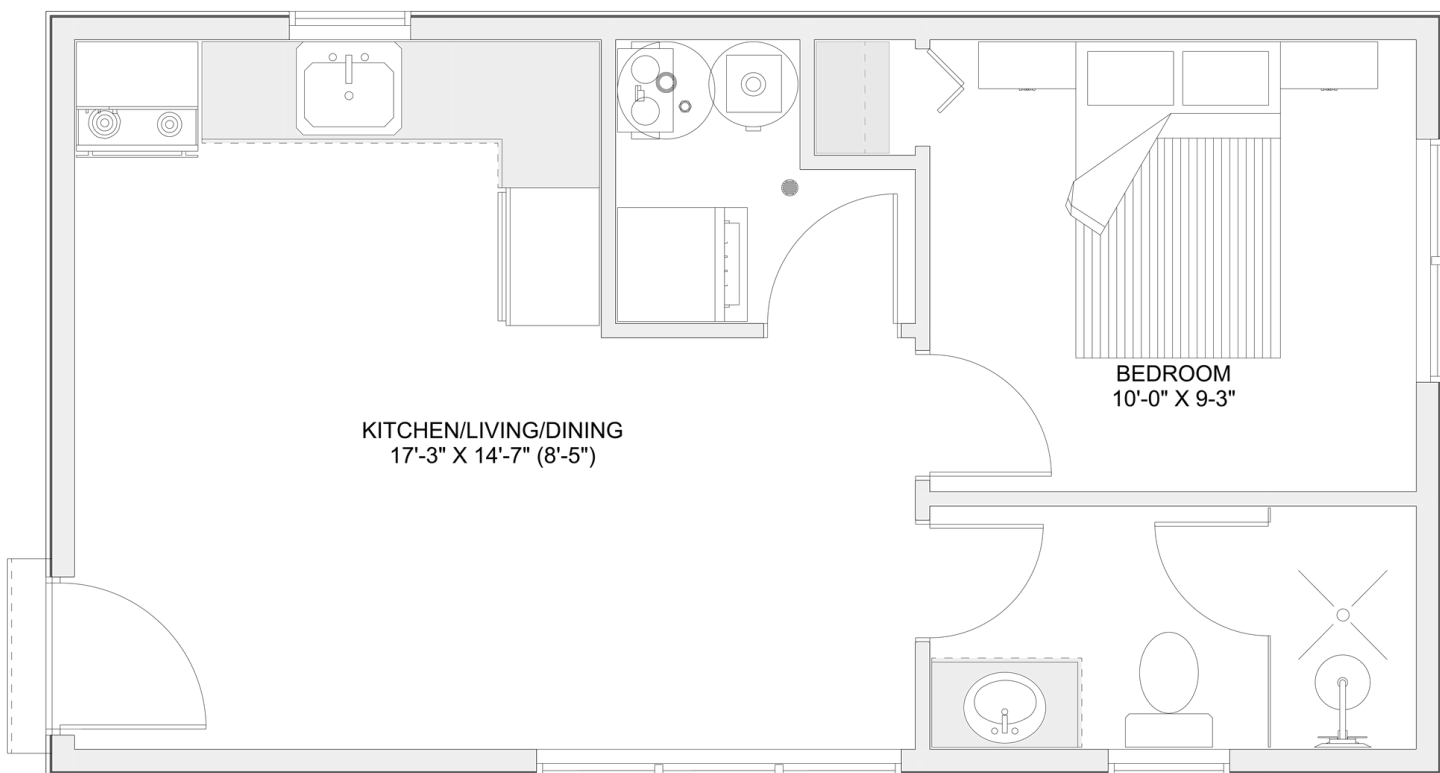

PLAN #21-0376

1 BEDROOM

1 BATHROOM

TYPE: Bungalow

SIZE: 453 SQ. FT.

OVERALL WIDTH: 28'-6"

OVERALL DEPTH: 15'-6"

CHOOSE YOUR DREAM HOME

Not seeing the perfect plan? We also offer custom design services!

613-876-2488

information@houseofthree.ca

www.houseofthree.ca

PLAN #21-0376

MAIN FLOOR

CHOOSE YOUR DREAM HOME

Not seeing the perfect plan? We also offer custom design services!