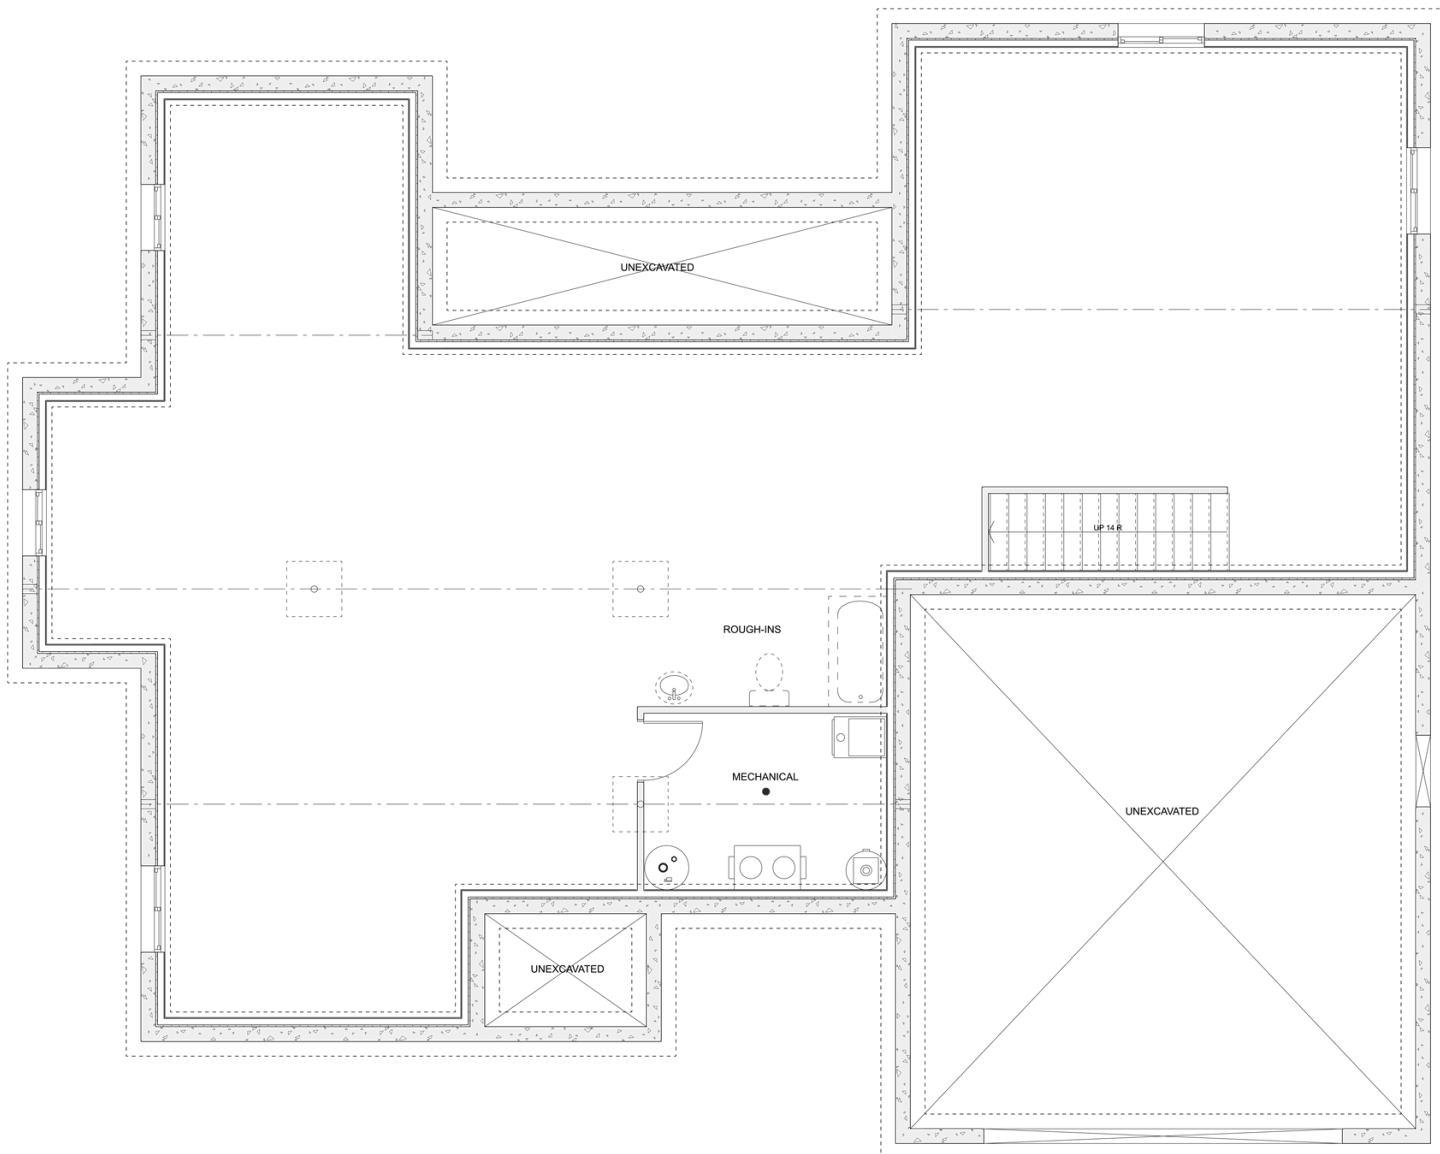

House of Three blueprints

PLAN #21-0377

4 BEDROOM

2 BATHROOM

TYPE: Bungalow

SIZE: 1,867 SQ. FT.

OVERALL WIDTH: 63'-10"

OVERALL DEPTH: 50'-9"

ALL DIMENSIONS APPROXIMATE. E. & O. E.

CHOOSE YOUR DREAM HOME

Not seeing the perfect plan? We also offer custom design services!

613-876-2488

information@houseofthree.ca

www.houseofthree.ca

PLAN #21-0377

House of Three
blueprints

FOUNDATION

ALL DIMENSIONS APPROXIMATE. E. & O. E.