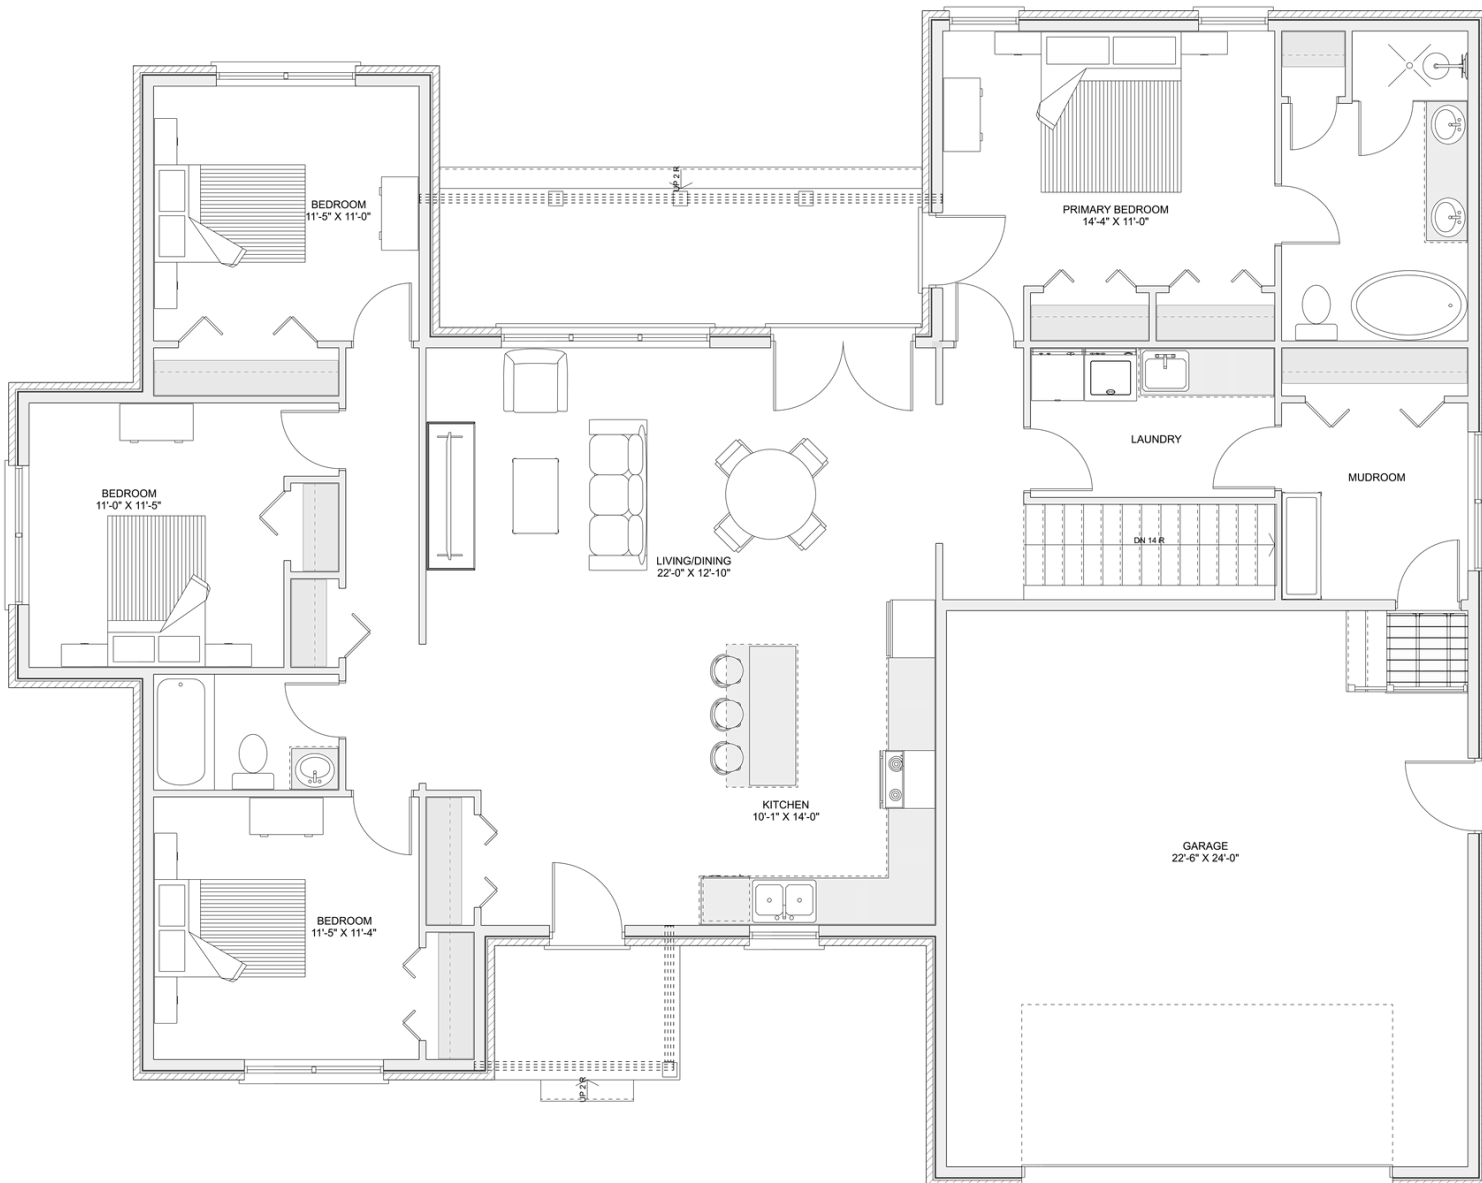

House of Three blueprints

PLAN #21-0377

4 BEDROOM

2 BATHROOM

TYPE: Bungalow

SIZE: 1,867 SQ. FT.

OVERALL WIDTH: 63'-10"

OVERALL DEPTH: 50'-9"

CHOOSE YOUR DREAM HOME

Not seeing the perfect plan? We also offer custom design services!

613-876-2488

information@houseofthree.ca

www.houseofthree.ca

PLAN #21-0377

House of Three
blueprints

MAIN FLOOR

FOUNDATION

ALL DIMENSIONS APPROXIMATE. E. & O. E.