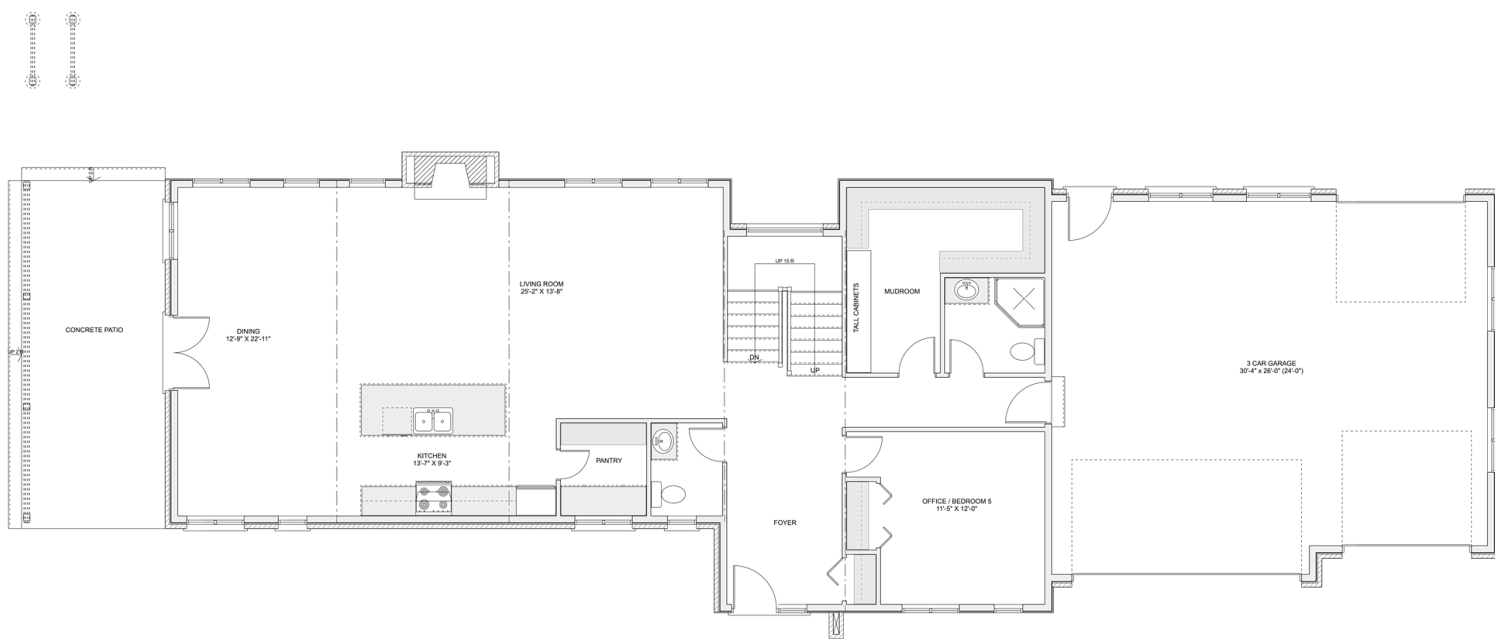

# PLAN #21-0378

5 BEDROOM

3.5 BATHROOM

TYPE: House

SIZE: 3,202 SQ. FT.

OVERALL WIDTH: 61'-9"

OVERALL DEPTH: 30'-0"

## SECOND FLOOR

## MAIN FLOOR