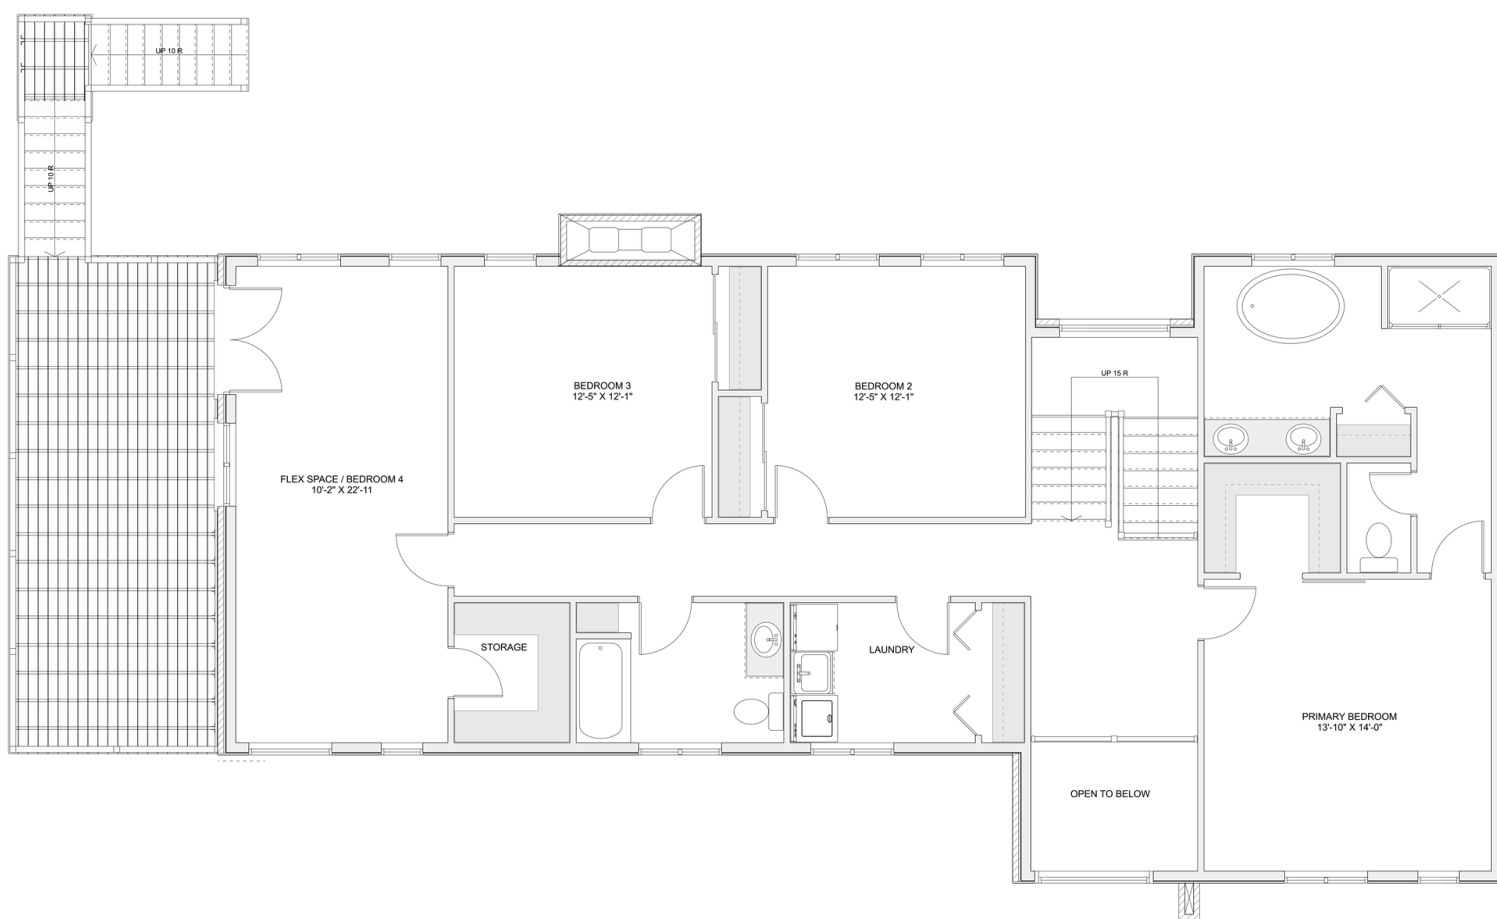

# PLAN #21-0378

5 BEDROOM

3.5 BATHROOM

TYPE: House

SIZE: 3,202 SQ. FT.

OVERALL WIDTH: 61'-9"

OVERALL DEPTH: 30'-0"

## PLAN #21-0378

## SECOND FLOOR

## MAIN FLOOR