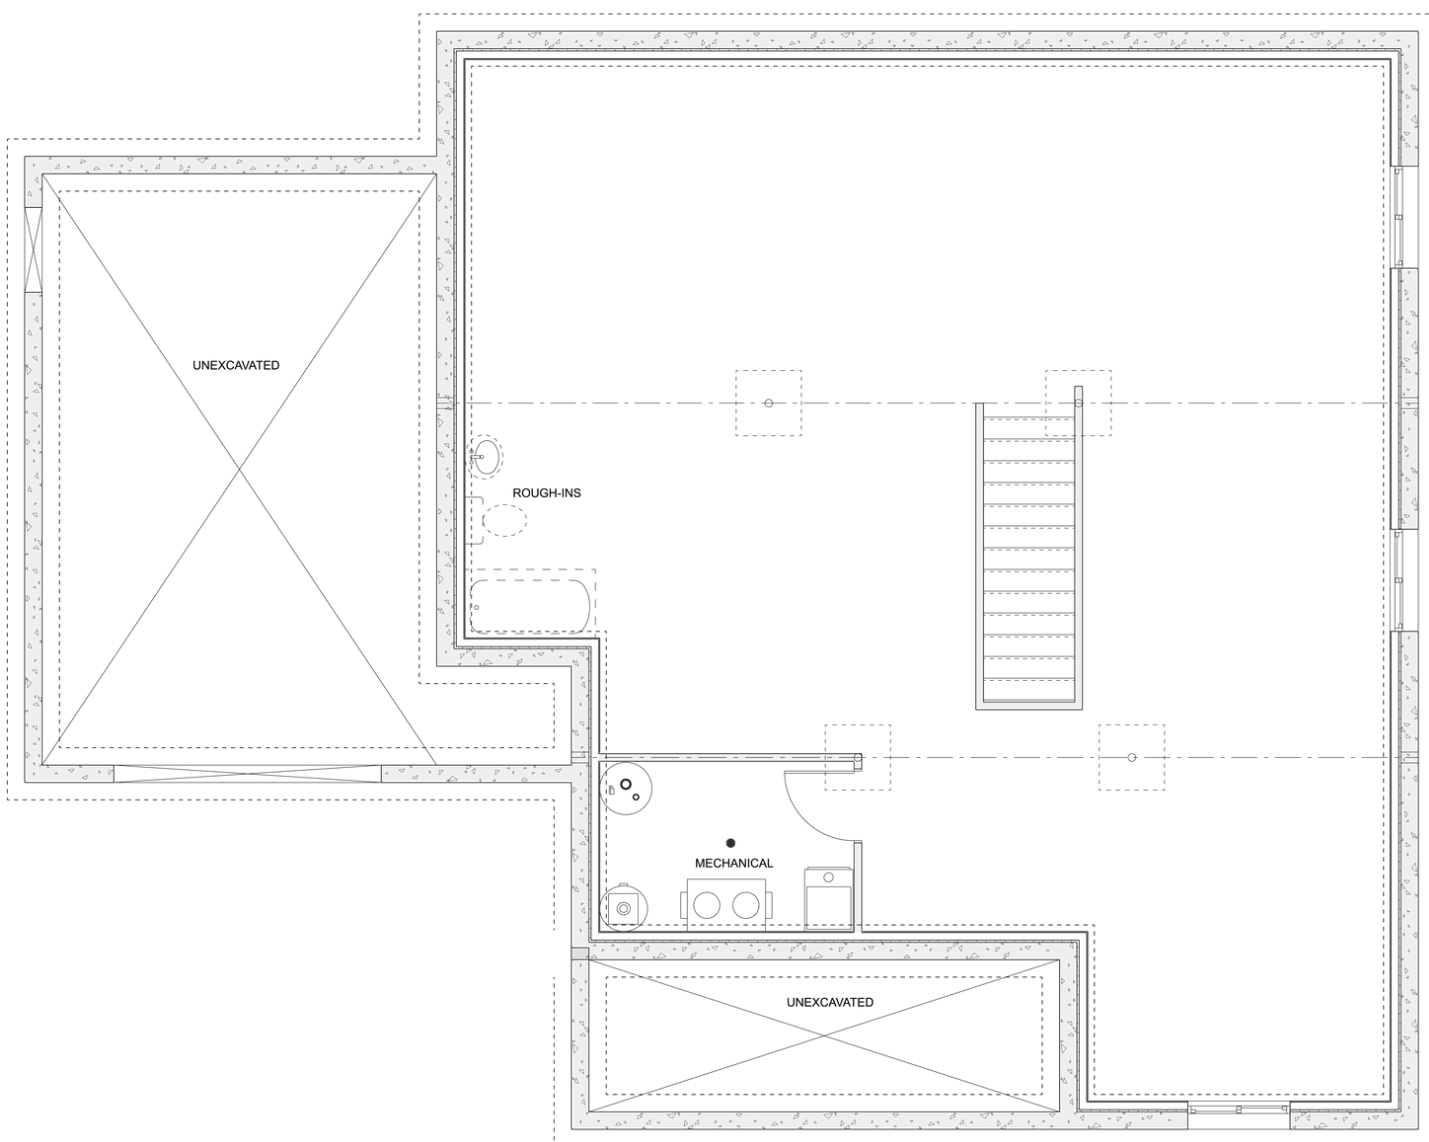

# PLAN #21-0379

2 BEDROOM

1.5 BATHROOM

TYPE: Bungalow

SIZE: 1,359 SQ. FT.

OVERALL WIDTH: 53'-5"

OVERALL DEPTH: 50'-1"

### MAIN FLOOR

## PLAN #21-0379