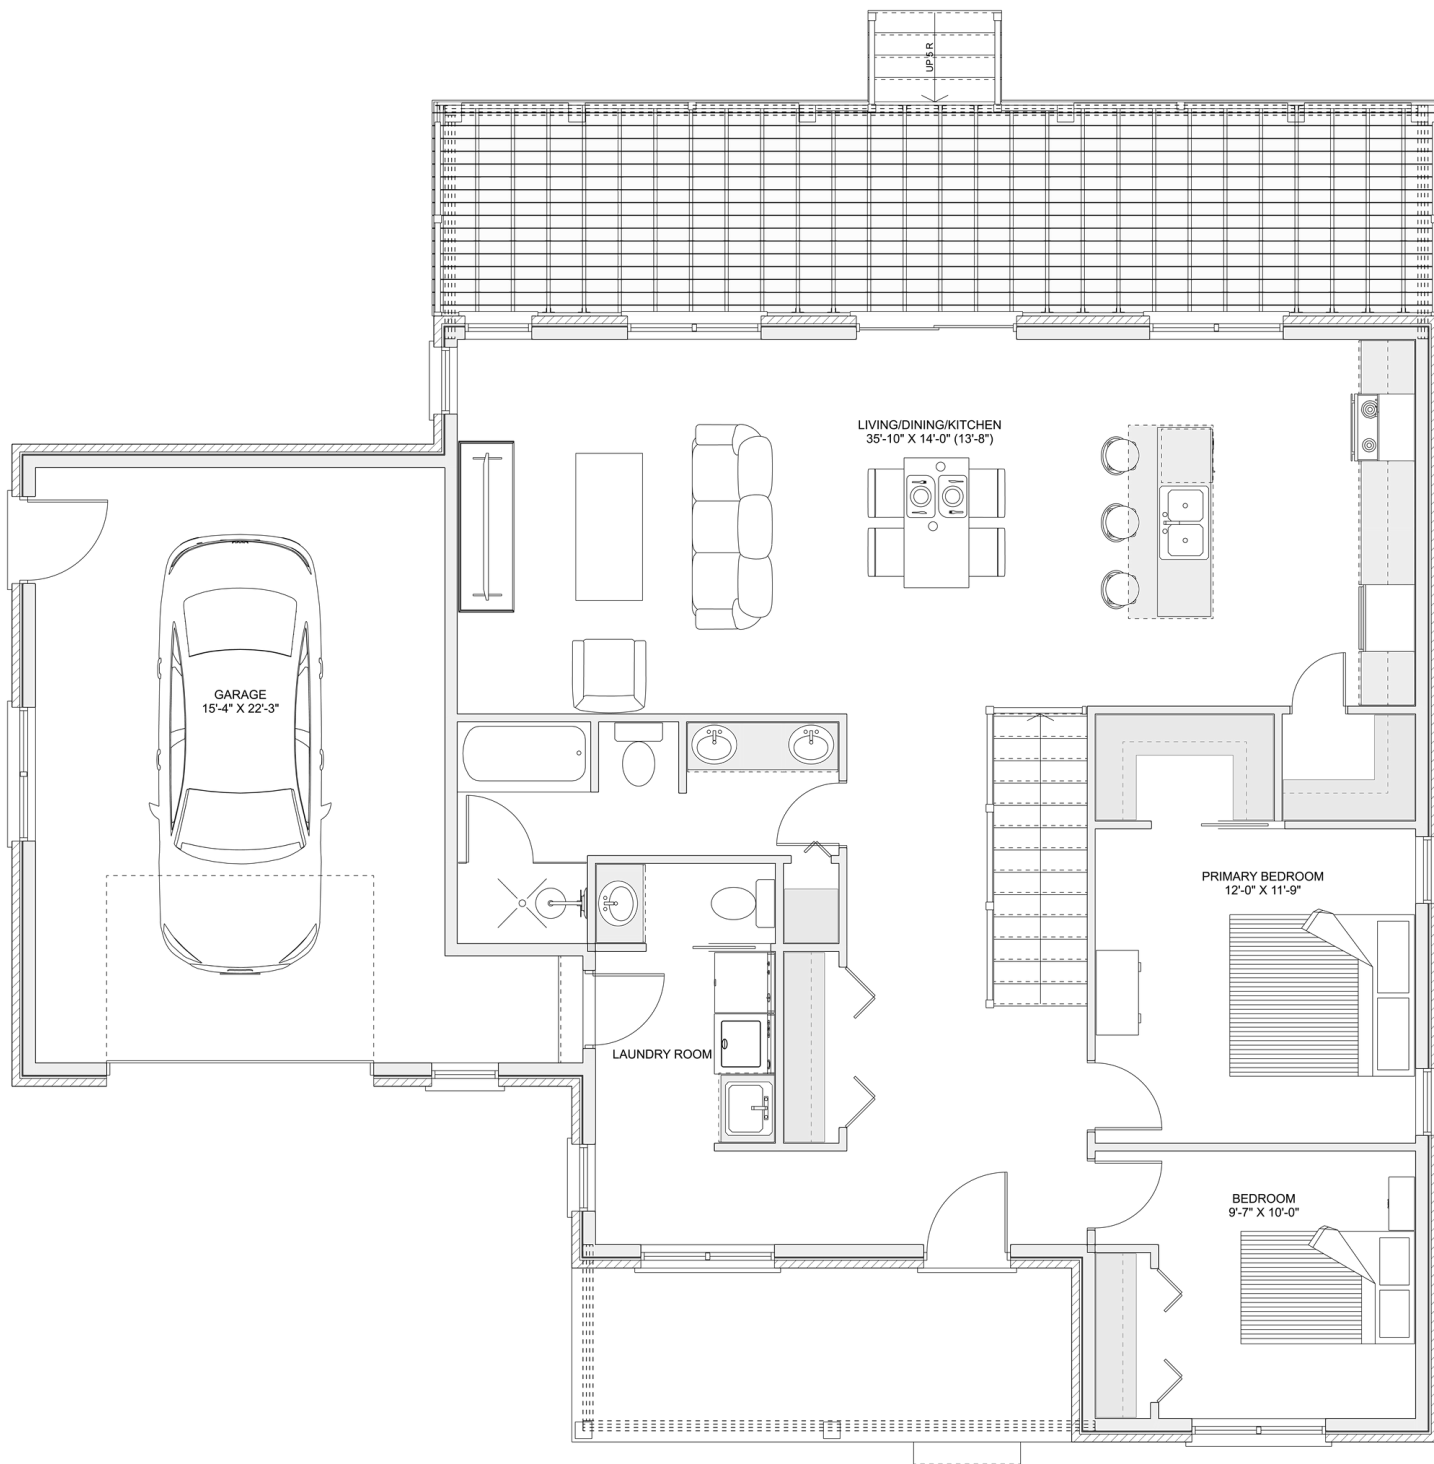

# PLAN #21-0379

2 BEDROOM

1.5 BATHROOM

TYPE: Bungalow

SIZE: 1,359 SQ. FT.

OVERALL WIDTH: 53'-5"

OVERALL DEPTH: 50'-1"

## PLAN #21-0379

### MAIN FLOOR