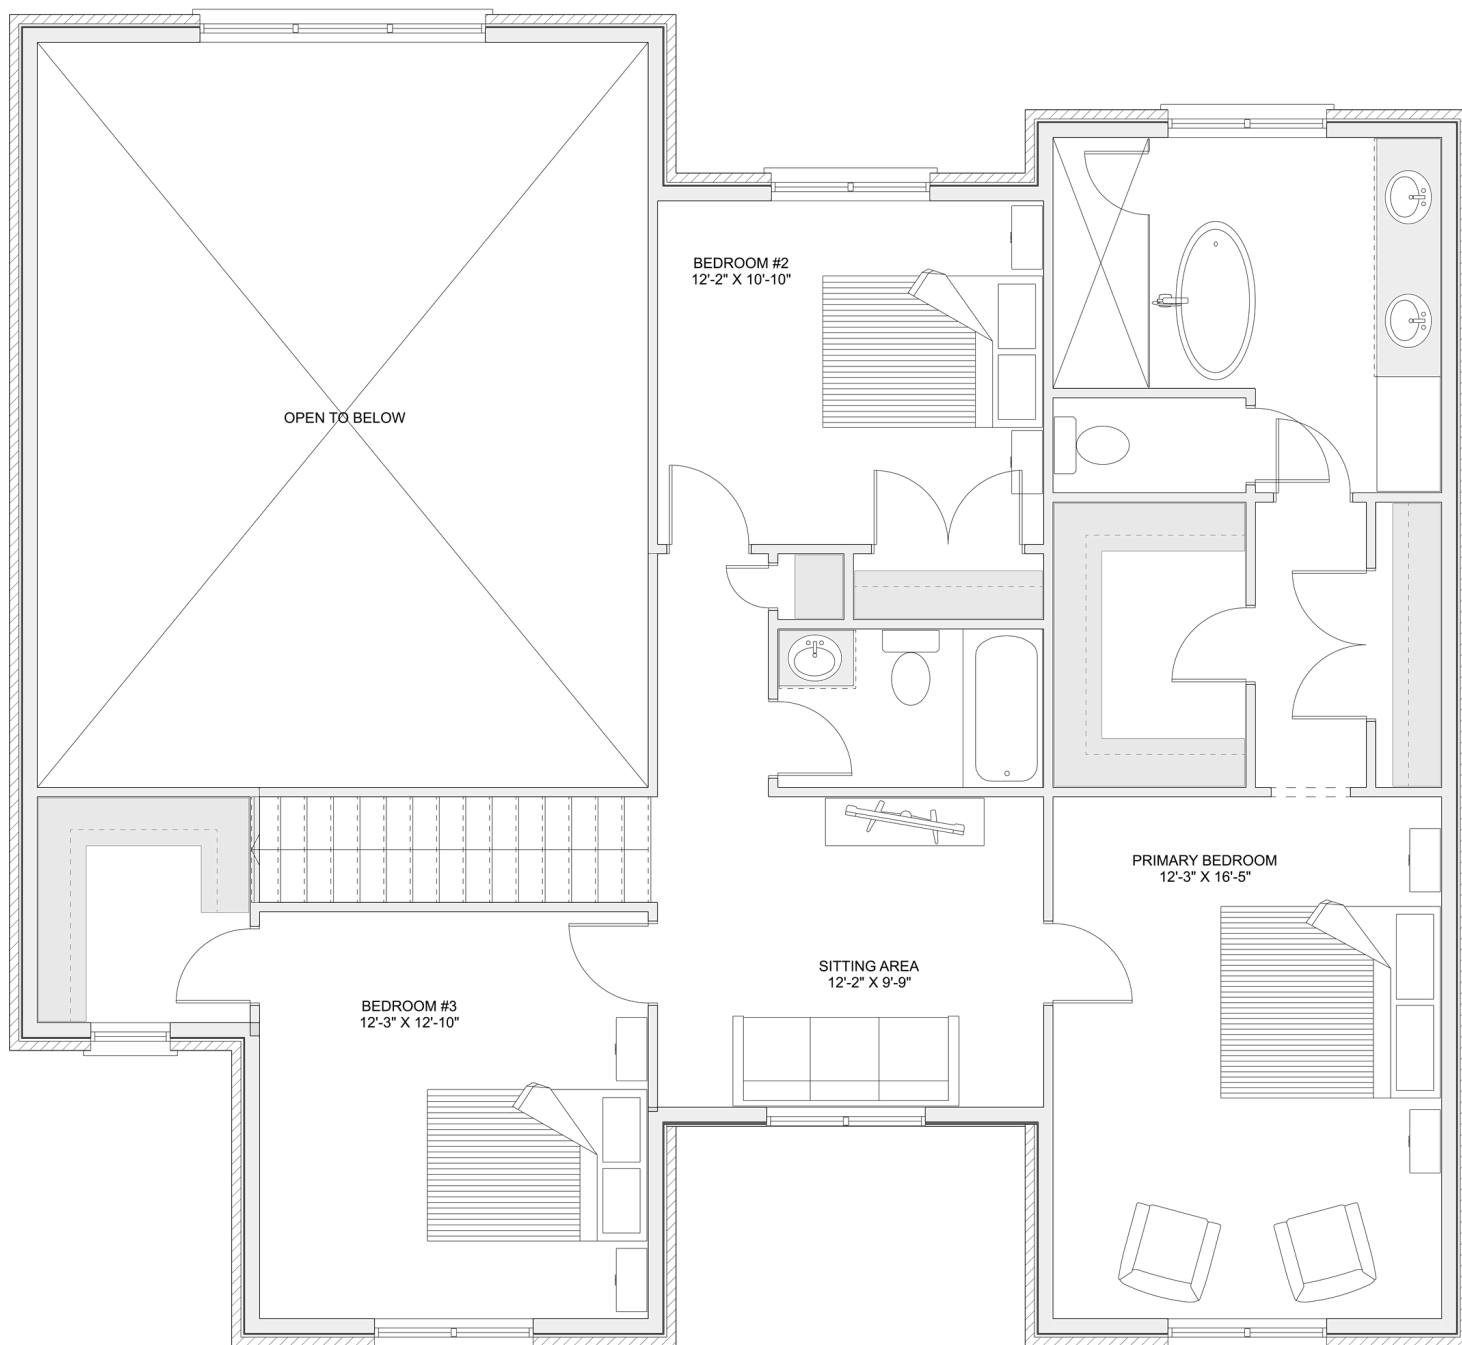

# PLAN #21-0381

4 BEDROOM

2.5 BATHROOM

TYPE: House

SIZE: 3,427 SQ. FT.

OVERALL WIDTH: 68'-0"

OVERALL DEPTH: 43'-6"

## PLAN #21-0381

## SECOND FLOOR

## MAIN FLOOR