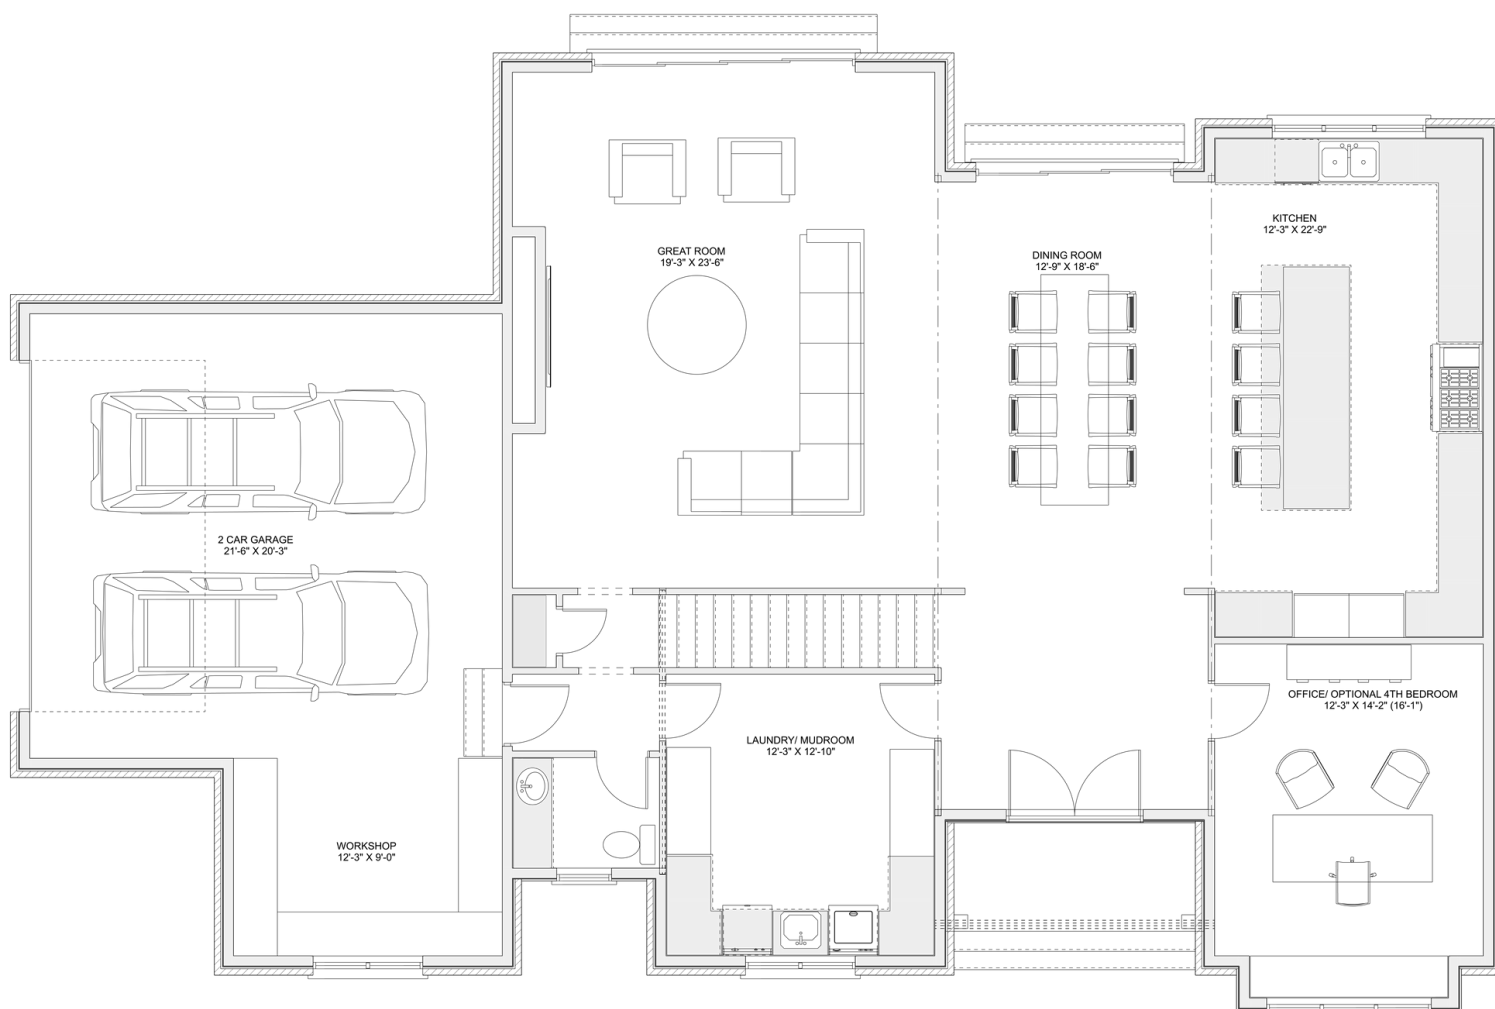

# PLAN #21-0381

4 BEDROOM

2.5 BATHROOM

TYPE: House

SIZE: 3,427 SQ. FT.

OVERALL WIDTH: 68'-0"

OVERALL DEPTH: 43'-6"

## SECOND FLOOR

## PLAN #21-0381

## MAIN FLOOR