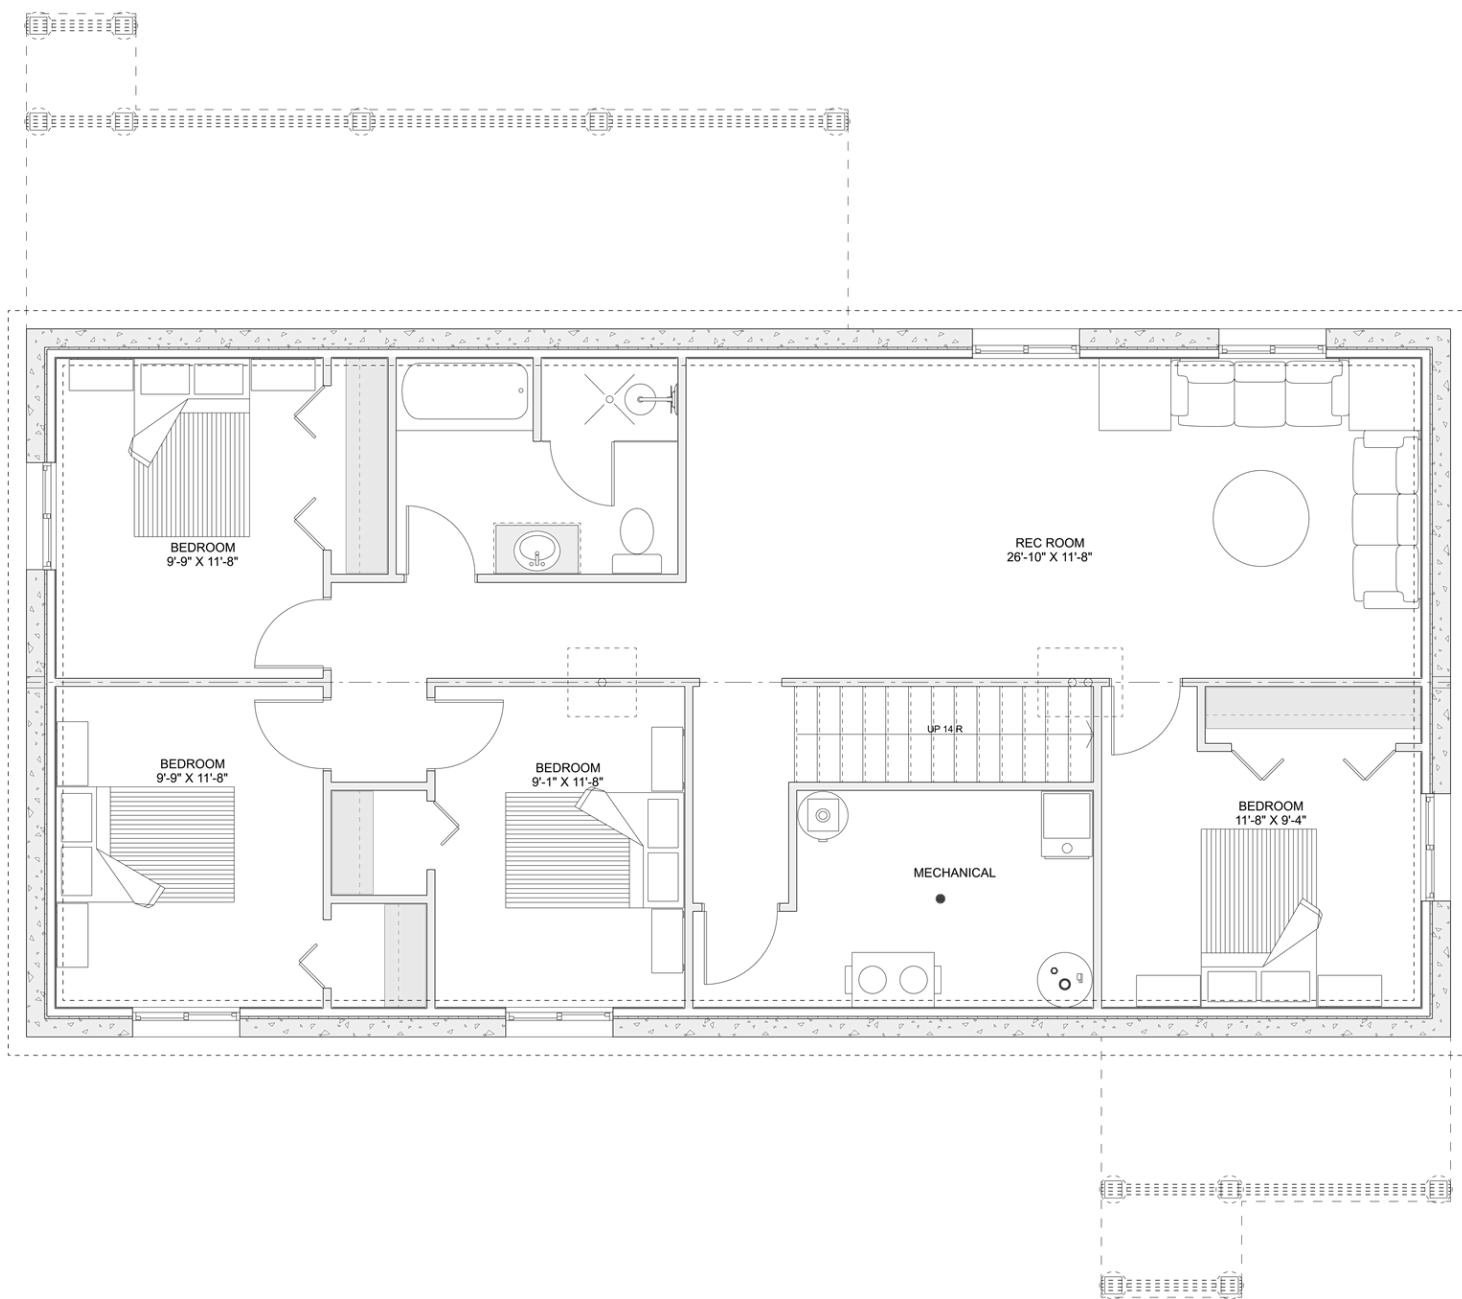

# PLAN #21-0383

6 BEDROOM

3.5 BATHROOM

TYPE: Bungalow  
SIZE: 2,699 SQ. FT.  
OVERALL WIDTH: 52'-0"  
OVERALL DEPTH: 25'-10"

## MAIN FLOOR

## PLAN #21-0383