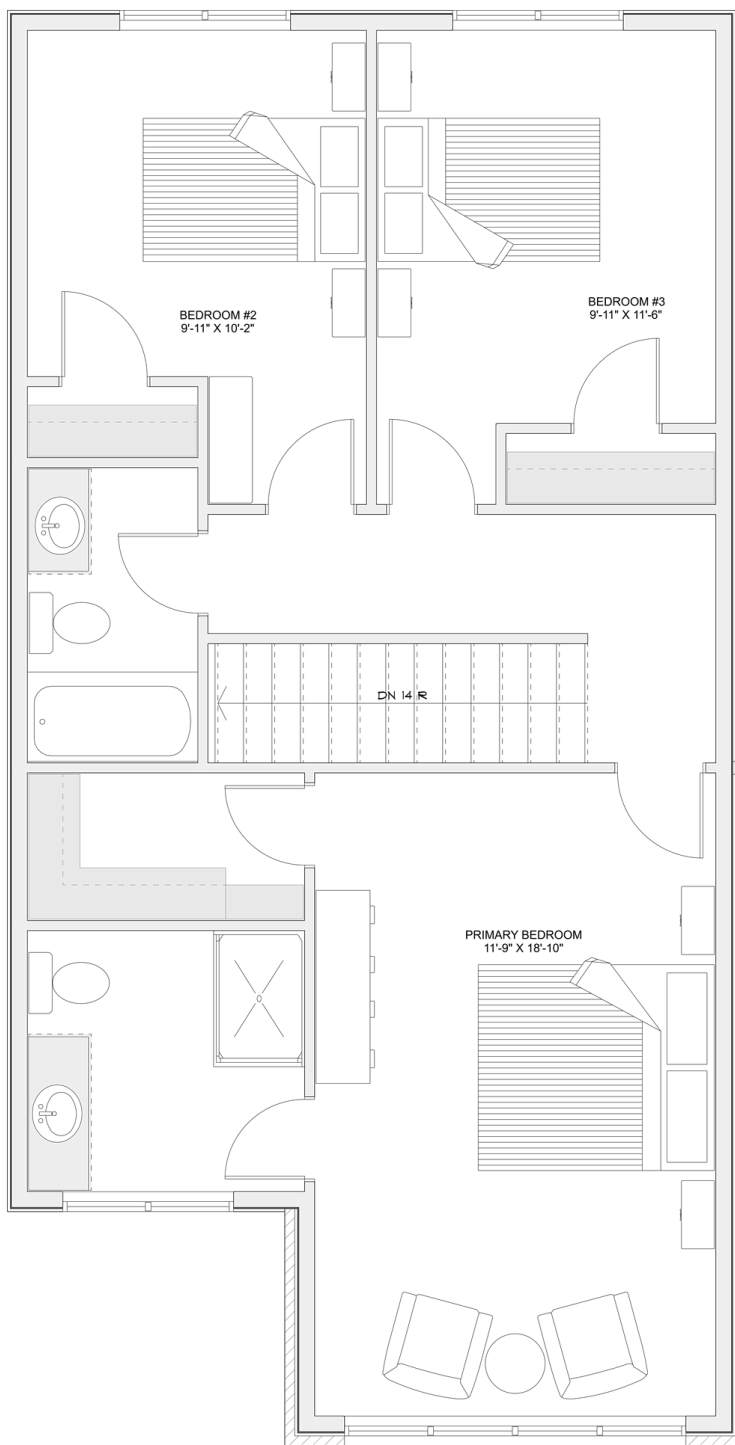

PLAN #21-0386

3 BEDROOM

2.5 BATHROOM

TYPE: House

SIZE: 1,668 SQ. FT.

OVERALL WIDTH: 21'-6"

OVERALL DEPTH: 42'-0"

CHOOSE YOUR DREAM HOME

Not seeing the perfect plan? We also offer custom design services!

613-876-2488

information@houseofthree.ca

www.houseofthree.ca

PLAN #21-0386

SECOND FLOOR

CHOOSE YOUR DREAM HOME

Not seeing the perfect plan? We also offer custom design services!

information@houseofthree.ca

www.houseofthree.ca

PLAN #21-0386

FOUNDATION

ALL DIMENSIONS APPROXIMATE. E. & O. E.