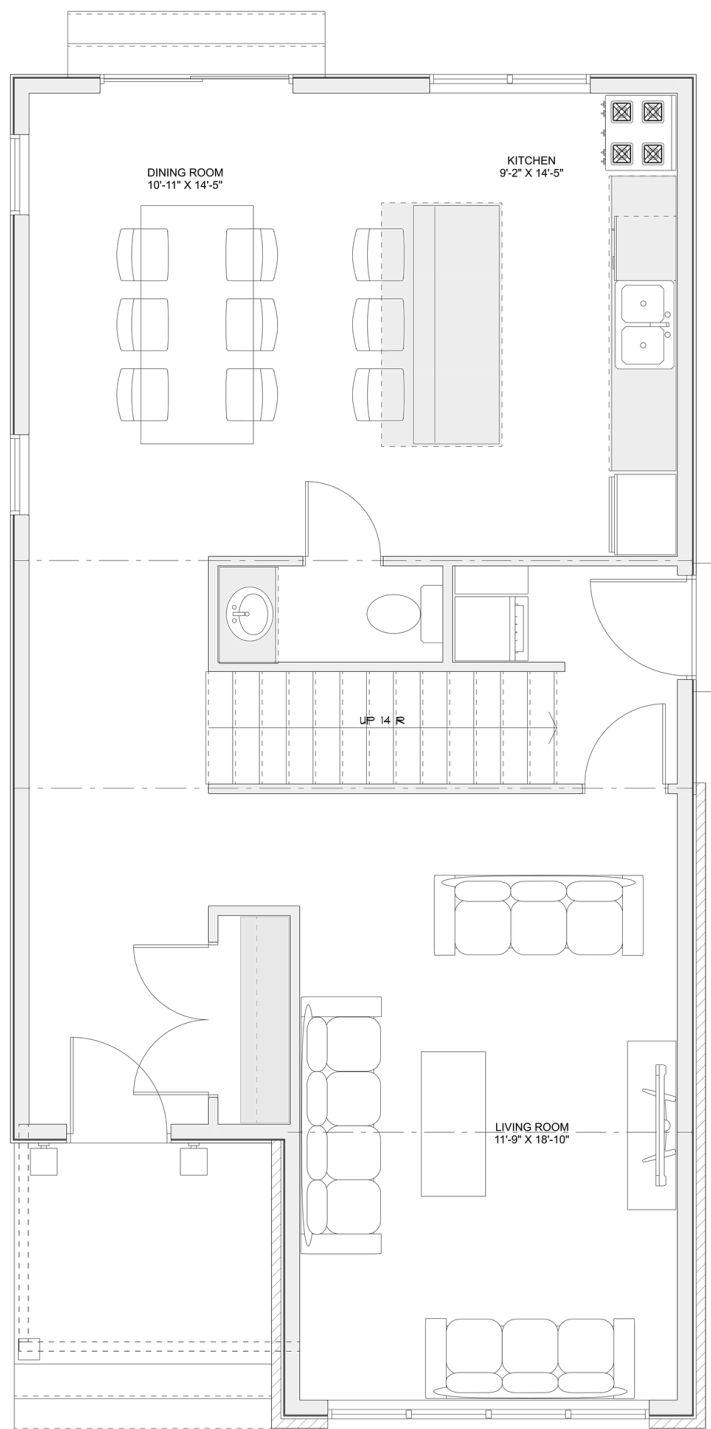

PLAN #21-0386

3 BEDROOM

2.5 BATHROOM

TYPE: House

SIZE: 1,668 SQ. FT.

OVERALL WIDTH: 21'-6"

OVERALL DEPTH: 42'-0"

CHOOSE YOUR DREAM HOME

Not seeing the perfect plan? We also offer custom design services!

613-876-2488

information@houseofthree.ca

www.houseofthree.ca

PLAN #21-0386

SECOND FLOOR

CHOOSE YOUR DREAM HOME

Not seeing the perfect plan? We also offer custom design services!

613-876-2488

information@houseofthree.ca

www.houseofthree.ca

PLAN #21-0386

MAIN FLOOR

CHOOSE YOUR DREAM HOME

Not seeing the perfect plan? We also offer custom design services!

613-876-2488

information@houseofthree.ca

www.houseofthree.ca

PLAN #21-0386

FOUNDATION

ALL DIMENSIONS APPROXIMATE. E. & O. E.