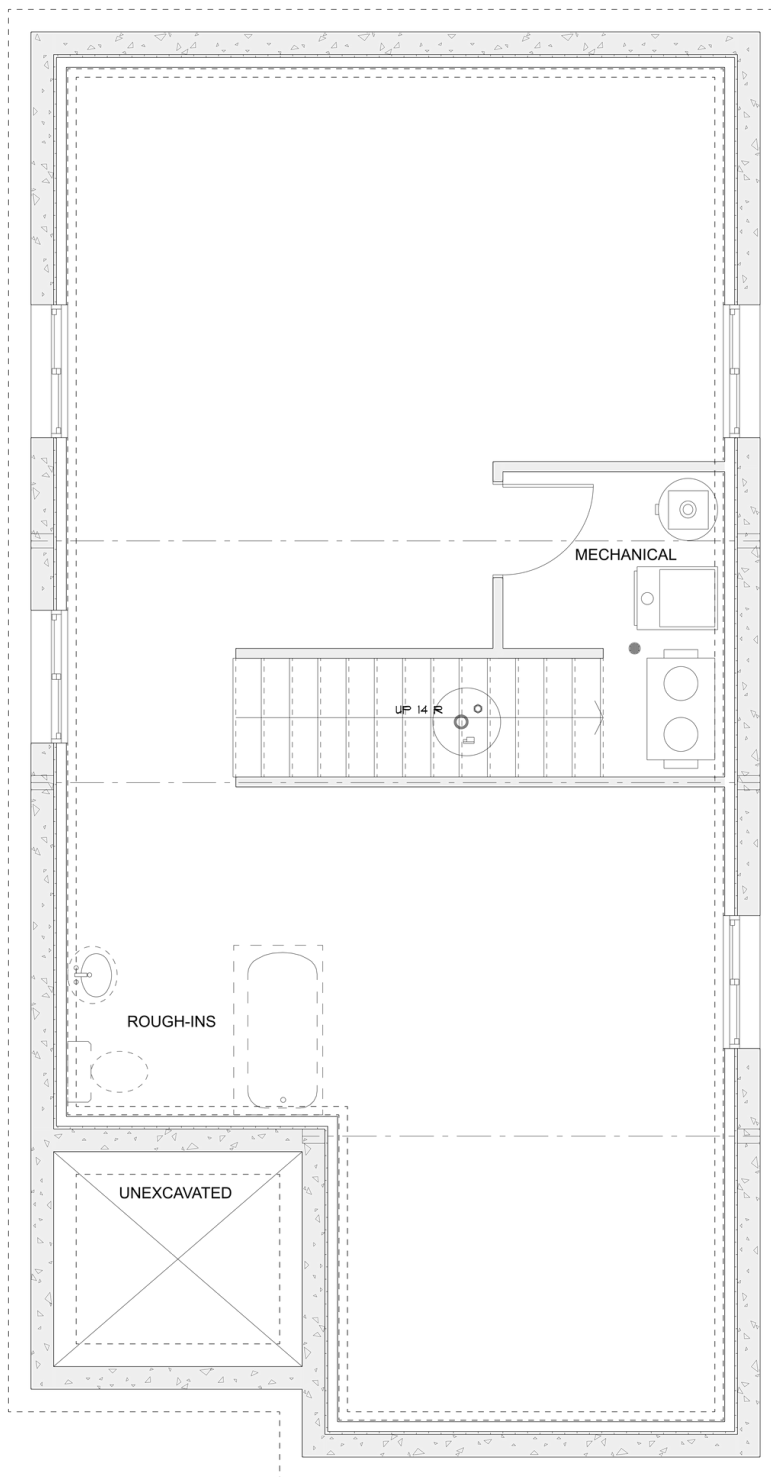

PLAN #21-0386

3 BEDROOM

2.5 BATHROOM

TYPE: House

SIZE: 1,668 SQ. FT.

OVERALL WIDTH: 21'-6"

OVERALL DEPTH: 42'-0"

CHOOSE YOUR DREAM HOME

613-876-2488

information@houseofthree.ca

www.houseofthree.ca

PLAN #21-0386

MAIN FLOOR

CHOOSE YOUR DREAM HOME

Not seeing the perfect plan? We also offer custom design services!

613-876-2488

information@houseofthree.ca

www.houseofthree.ca

PLAN #21-0386

FOUNDATION

ALL DIMENSIONS APPROXIMATE. E. & O. E.