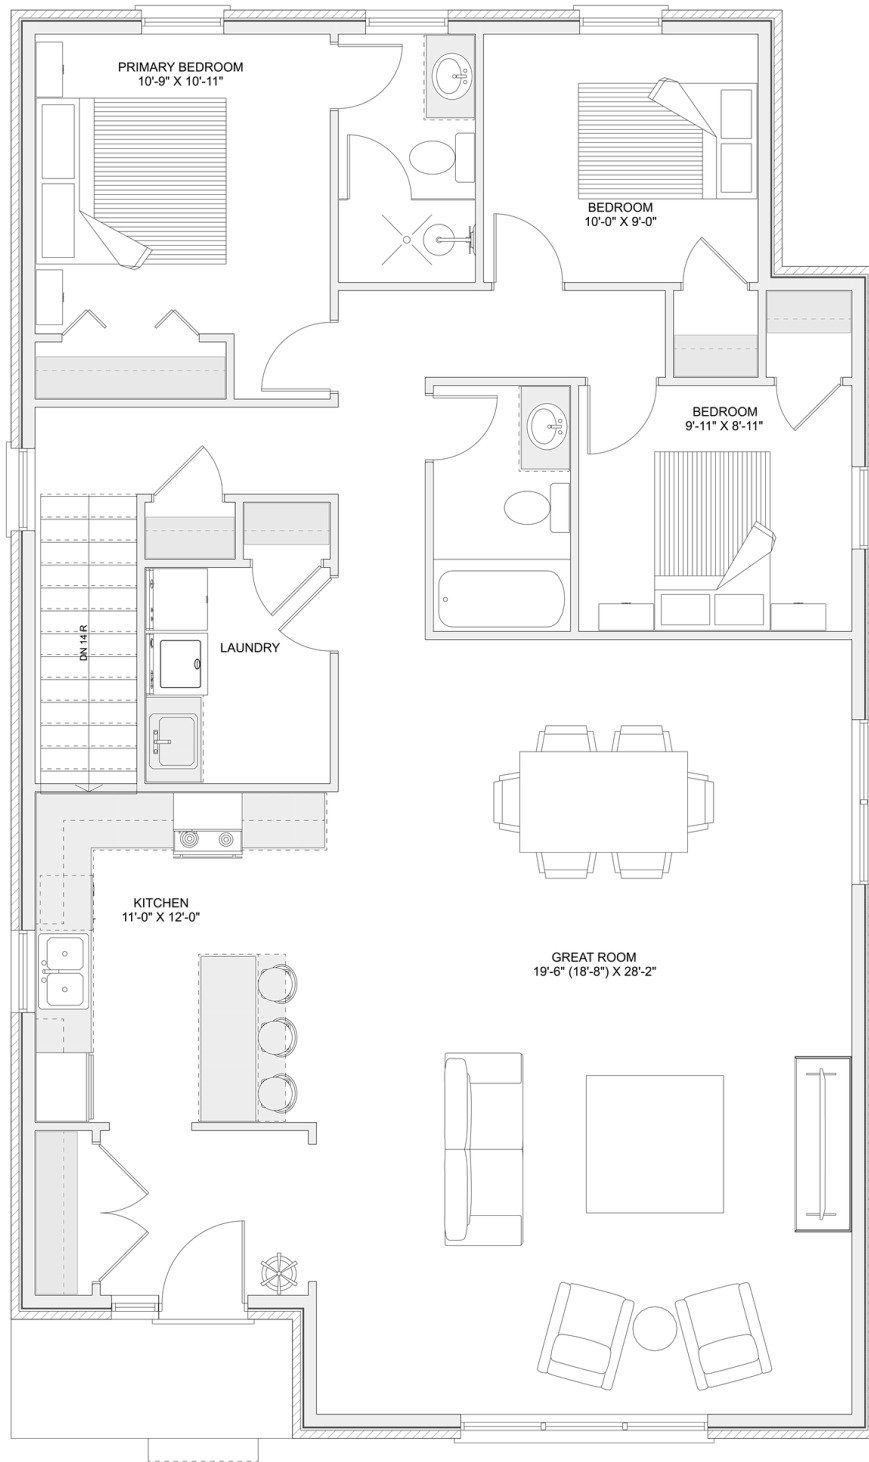

PLAN #21-0387

3 BEDROOM

2 BATHROOM

TYPE: Bungalow

SIZE: 1,562 SQ. FT.

OVERALL WIDTH: 31'-5"

OVERALL DEPTH: 52'-0"

CHOOSE YOUR DREAM HOME

Not seeing the perfect plan? We also offer custom design services!

613-876-2488

information@houseofthree.ca

www.houseofthree.ca

PLAN #21-0387

MAIN FLOOR

CHOOSE YOUR DREAM HOME

Not seeing the perfect plan? We also offer custom design services!