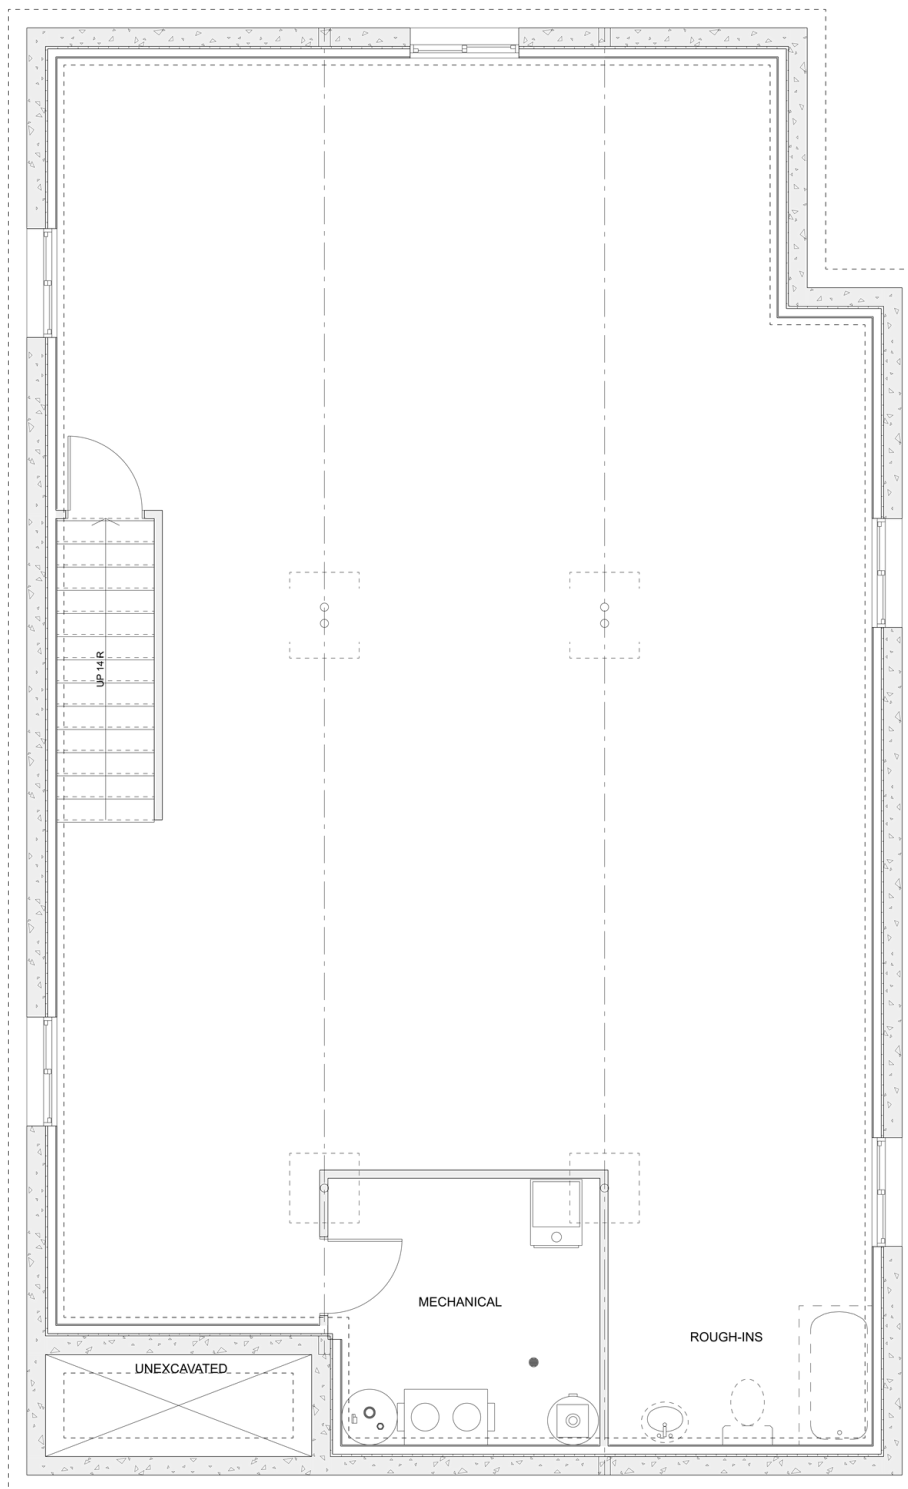

CHOOSE YOUR DREAM HOME

Not seeing the perfect plan? We also offer custom design services!

613-876-2488

information@houseofthree.ca

www.houseofthree.ca

PLAN #21-0387

FOUNDATION