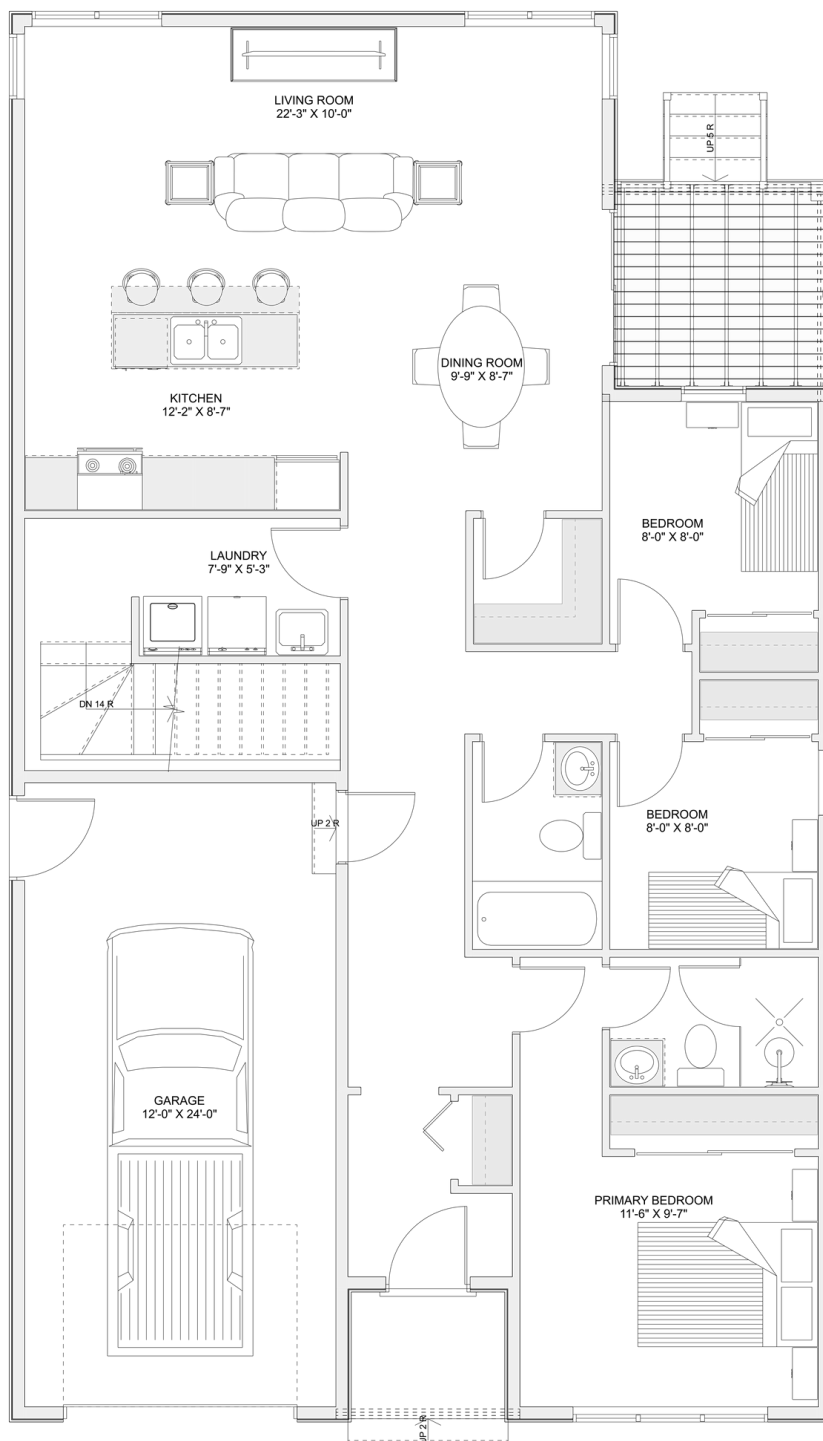

PLAN #21-0388

3 BEDROOM

2 BATHROOM

TYPE: Bungalow

SIZE: 1,262 SQ. FT.

OVERALL WIDTH: 31'-6"

OVERALL DEPTH: 54'-0"

CHOOSE YOUR DREAM HOME

Not seeing the perfect plan? We also offer custom design services!

613-876-2488

information@houseofthree.ca

www.houseofthree.ca

PLAN #21-0388

MAIN FLOOR

CHOOSE YOUR DREAM HOME

Not seeing the perfect plan? We also offer custom design services!

613-876-2488

information@houseofthree.ca

www.houseofthree.ca

PLAN #21-0388

FOUNDATION

ALL DIMENSIONS APPROXIMATE. E. & O. E.