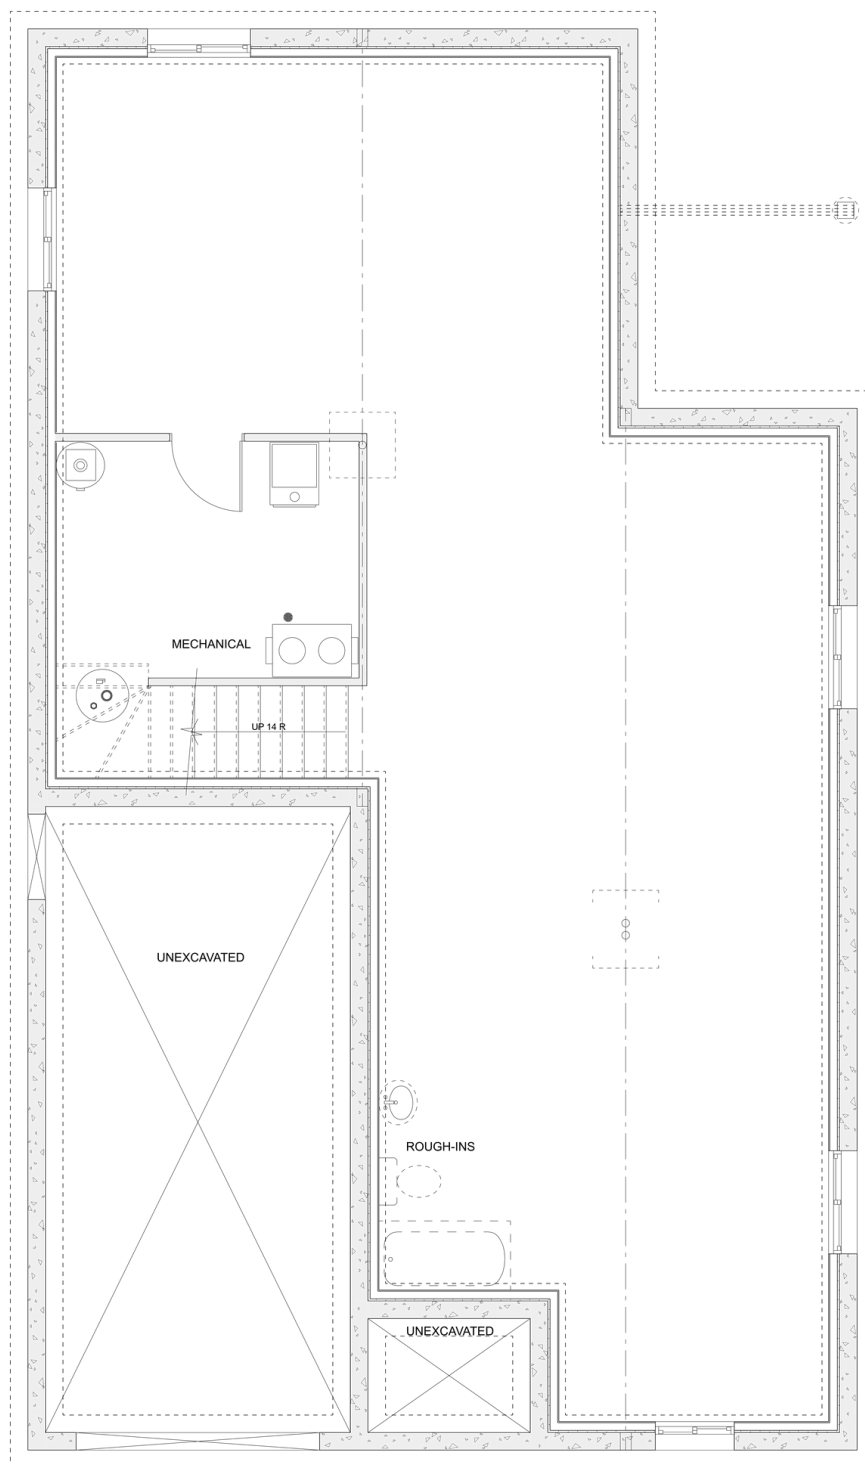

PLAN #21-0388

3 BEDROOM

2 BATHROOM

TYPE: Bungalow

SIZE: 1,262 SQ. FT.

OVERALL WIDTH: 31'-6"

OVERALL DEPTH: 54'-0"

CHOOSE YOUR DREAM HOME

Not seeing the perfect plan? We also offer custom design services!

613-876-2488

information@houseofthree.ca

www.houseofthree.ca

PLAN #21-0388

MAIN FLOOR

CHOOSE YOUR DREAM HOME

Not seeing the perfect plan? We also offer custom design services!

613-876-2488

information@houseofthree.ca

www.houseofthree.ca

PLAN #21-0388

FOUNDATION

ALL DIMENSIONS APPROXIMATE. E. & O. E.