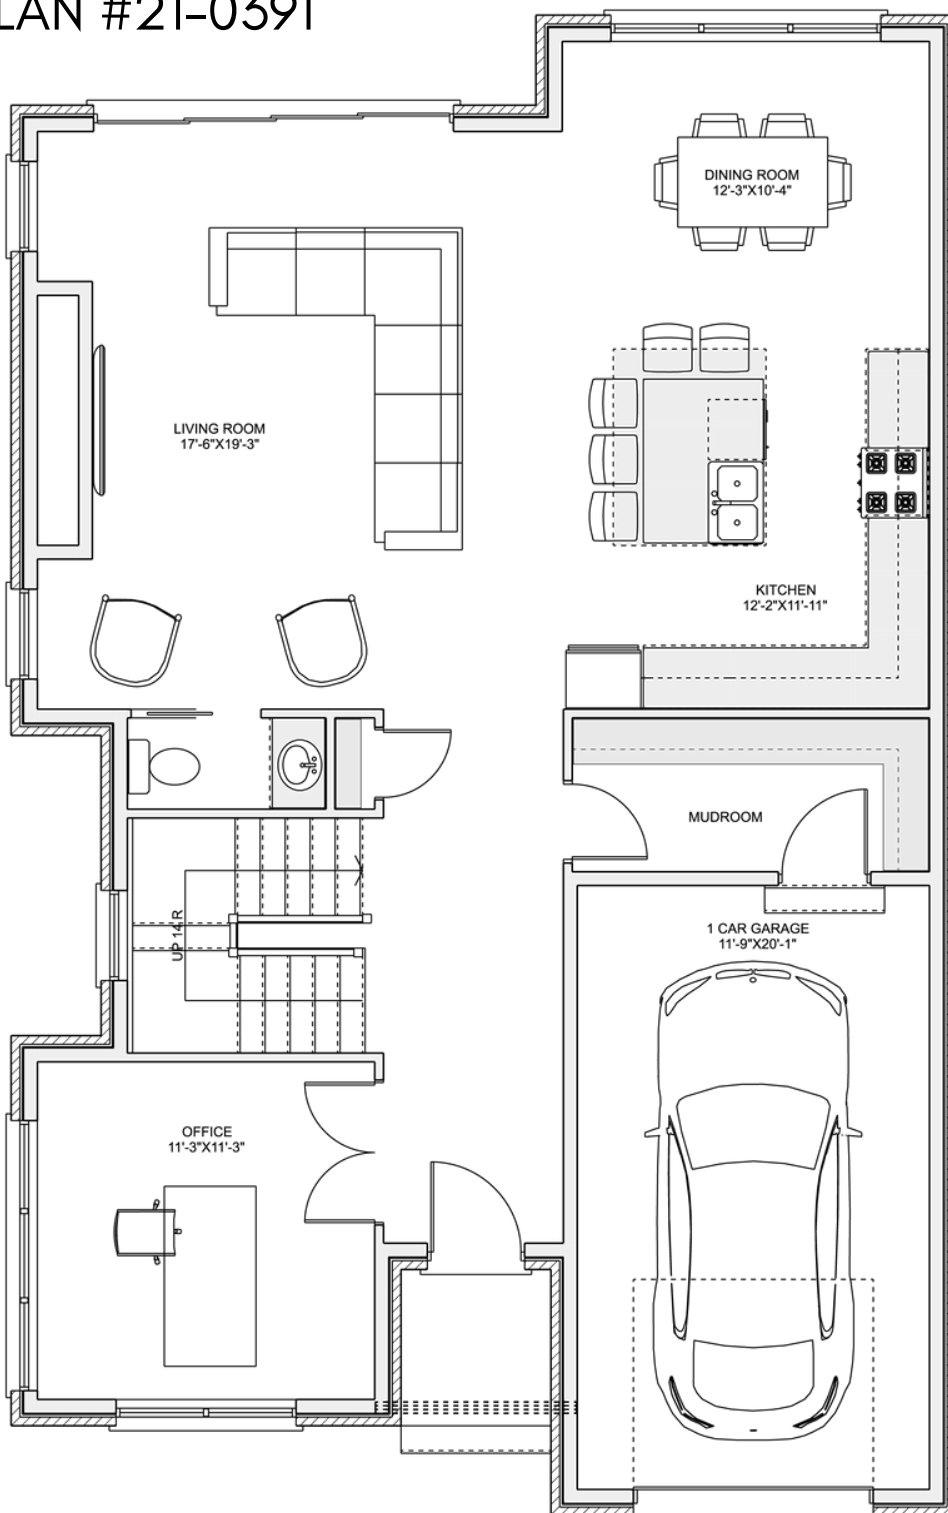

PLAN #21-0391

5 BEDROOM

2.5 BATHROOM

TYPE: House

SIZE: 2,413 SQ. FT.

OVERALL WIDTH: 31'-6"

OVERALL DEPTH: 50'-0"

CHOOSE YOUR DREAM HOME

Not seeing the perfect plan? We also offer custom design services!

613-876-2488

information@houseofthree.ca

www.houseofthree.ca

PLAN #21-0391

SECOND FLOOR

CHOOSE YOUR DREAM HOME

Not seeing the perfect plan? We also offer custom design services!

613-876-2488

information@houseofthree.ca

www.houseofthree.ca

PLAN #21-0391

MAIN FLOOR

CHOOSE YOUR DREAM HOME

Not seeing the perfect plan? We also offer custom design services!

613-876-2488