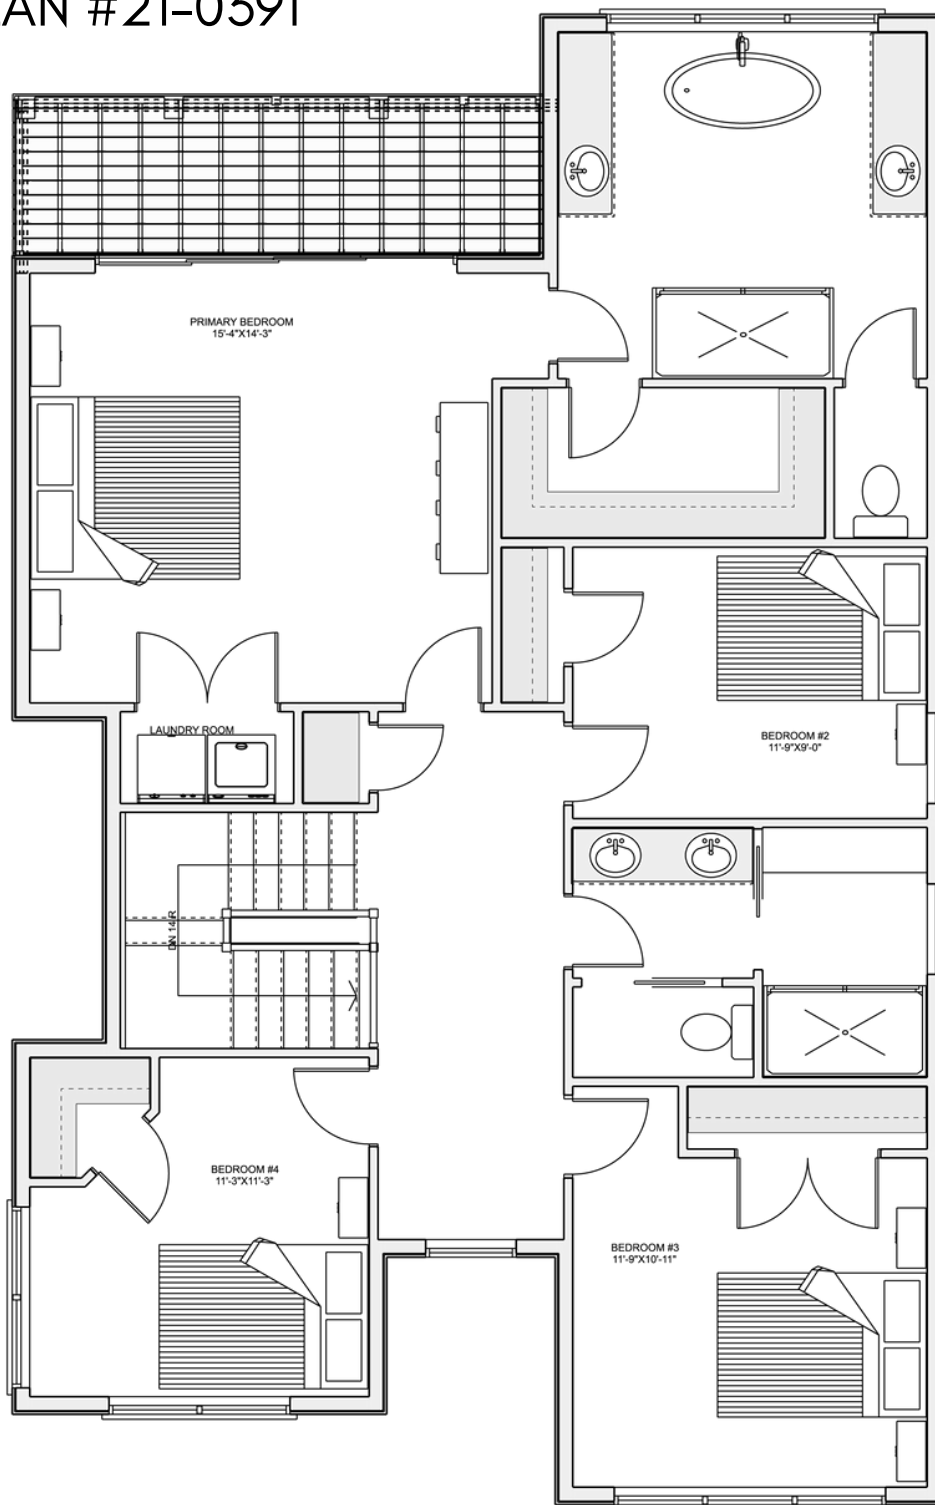

PLAN #21-0391

5 BEDROOM

2.5 BATHROOM

TYPE: House

SIZE: 2,413 SQ. FT.

OVERALL WIDTH: 31'-6"

OVERALL DEPTH: 50'-0"

CHOOSE YOUR DREAM HOME

Not seeing the perfect plan? We also offer custom design services!

613-876-2488

information@houseofthree.ca

www.houseofthree.ca

PLAN #21-0391

SECOND FLOOR

CHOOSE YOUR DREAM HOME

Not seeing the perfect plan? We also offer custom design services!