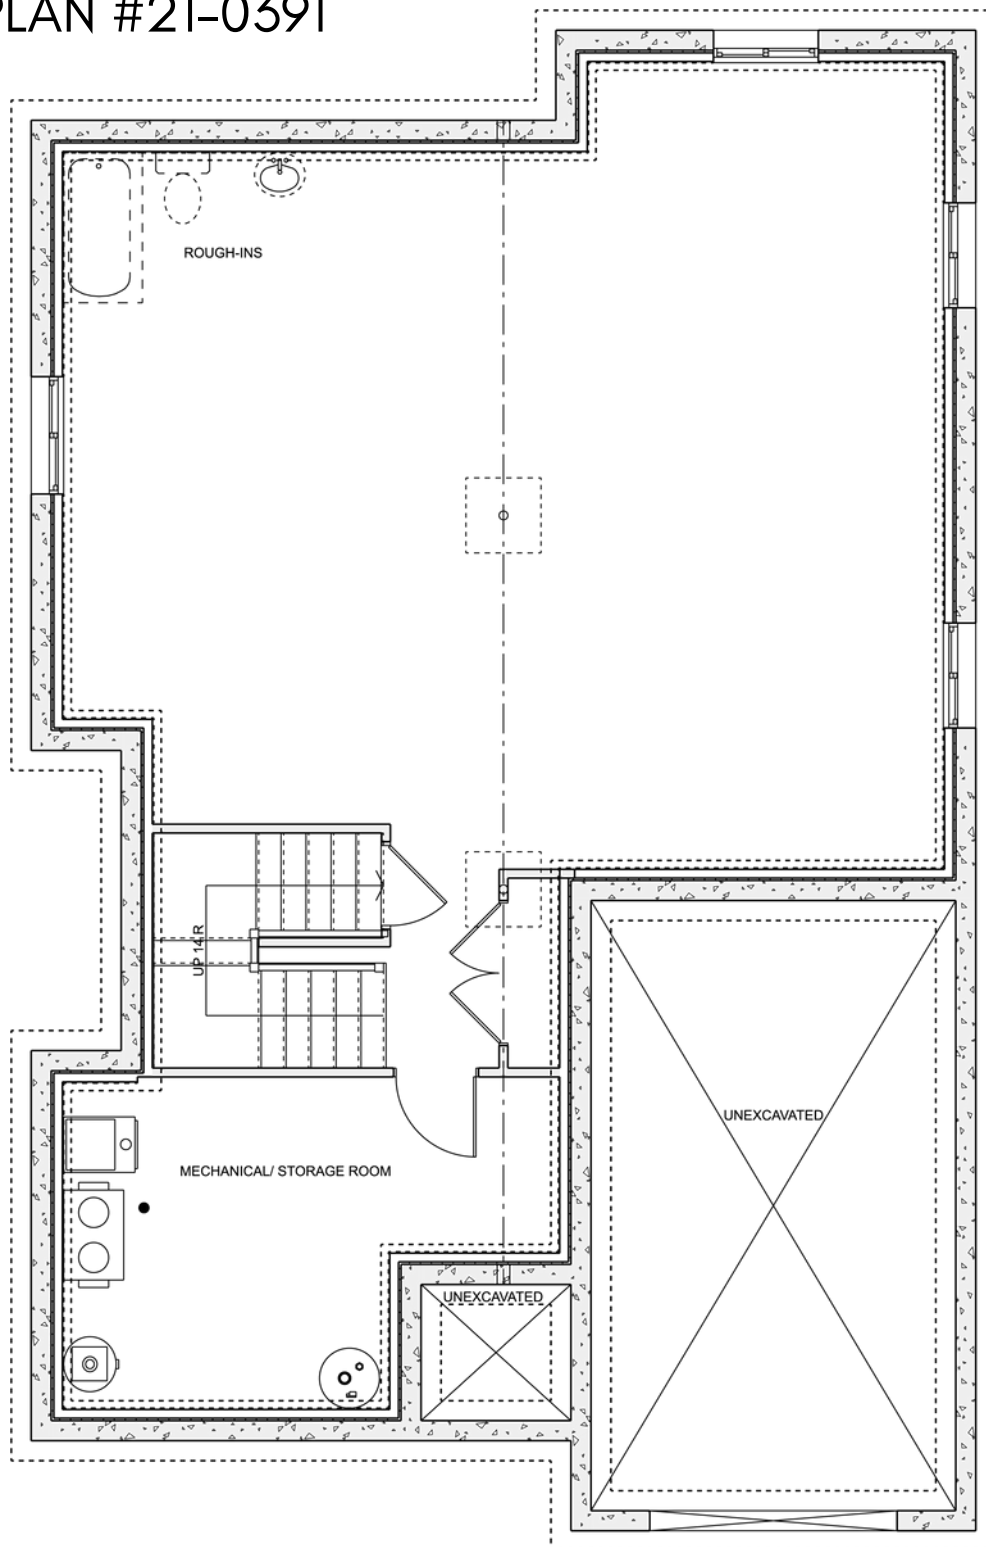

MAIN FLOOR

CHOOSE YOUR DREAM HOME

Not seeing the perfect plan? We also offer custom design services!

613-876-2488

information@houseofthree.ca

www.houseofthree.ca

PLAN #21-0391

FOUNDATION