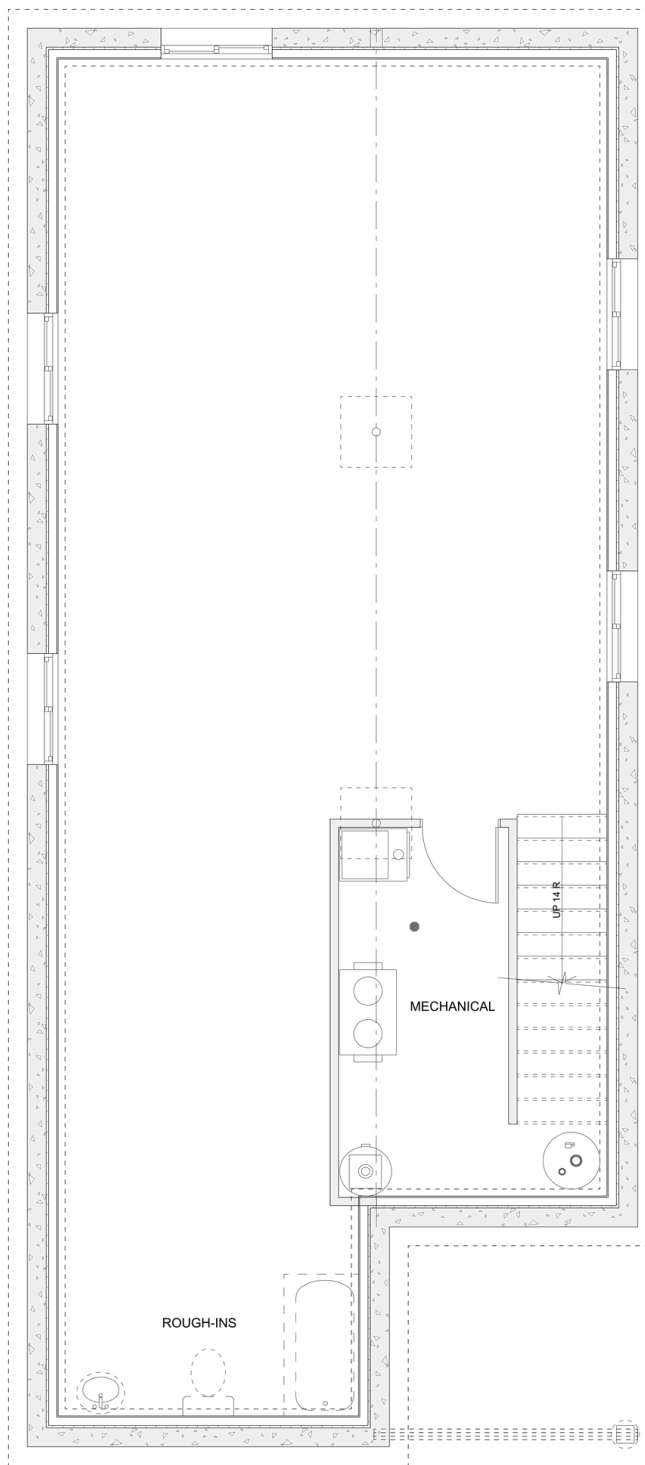

CHOOSE YOUR DREAM HOME

Not seeing the perfect plan? We also offer custom design services!

613-876-2488

information@houseofthree.ca

www.houseofthree.ca

PLAN #21-0388

FOUNDATION