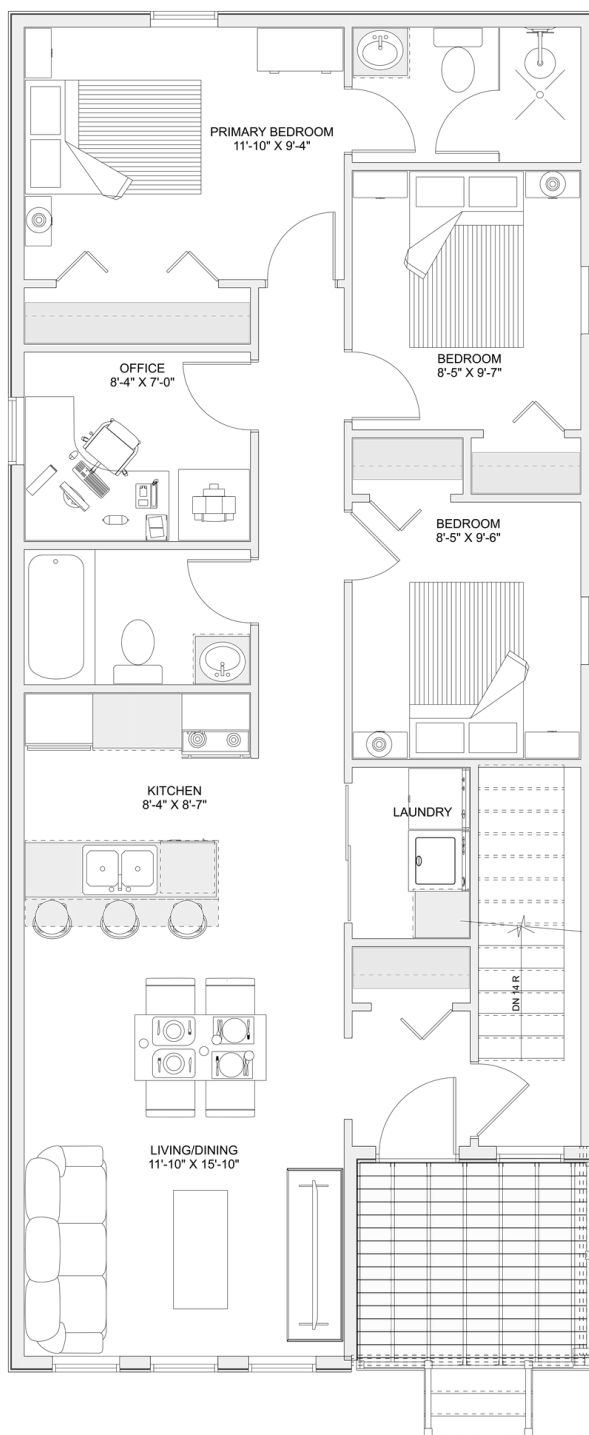

PLAN #21-0392

4 BEDROOM

2 BATHROOM

TYPE: Bungalow

SIZE: 1,023 SQ. FT.

OVERALL WIDTH: 21'-6"

OVERALL DEPTH: 50'-0"

CHOOSE YOUR DREAM HOME

Not seeing the perfect plan? We also offer custom design services!

613-876-2488

information@houseofthree.ca

www.houseofthree.ca

PLAN #21-0388

MAIN FLOOR

CHOOSE YOUR DREAM HOME

Not seeing the perfect plan? We also offer custom design services!