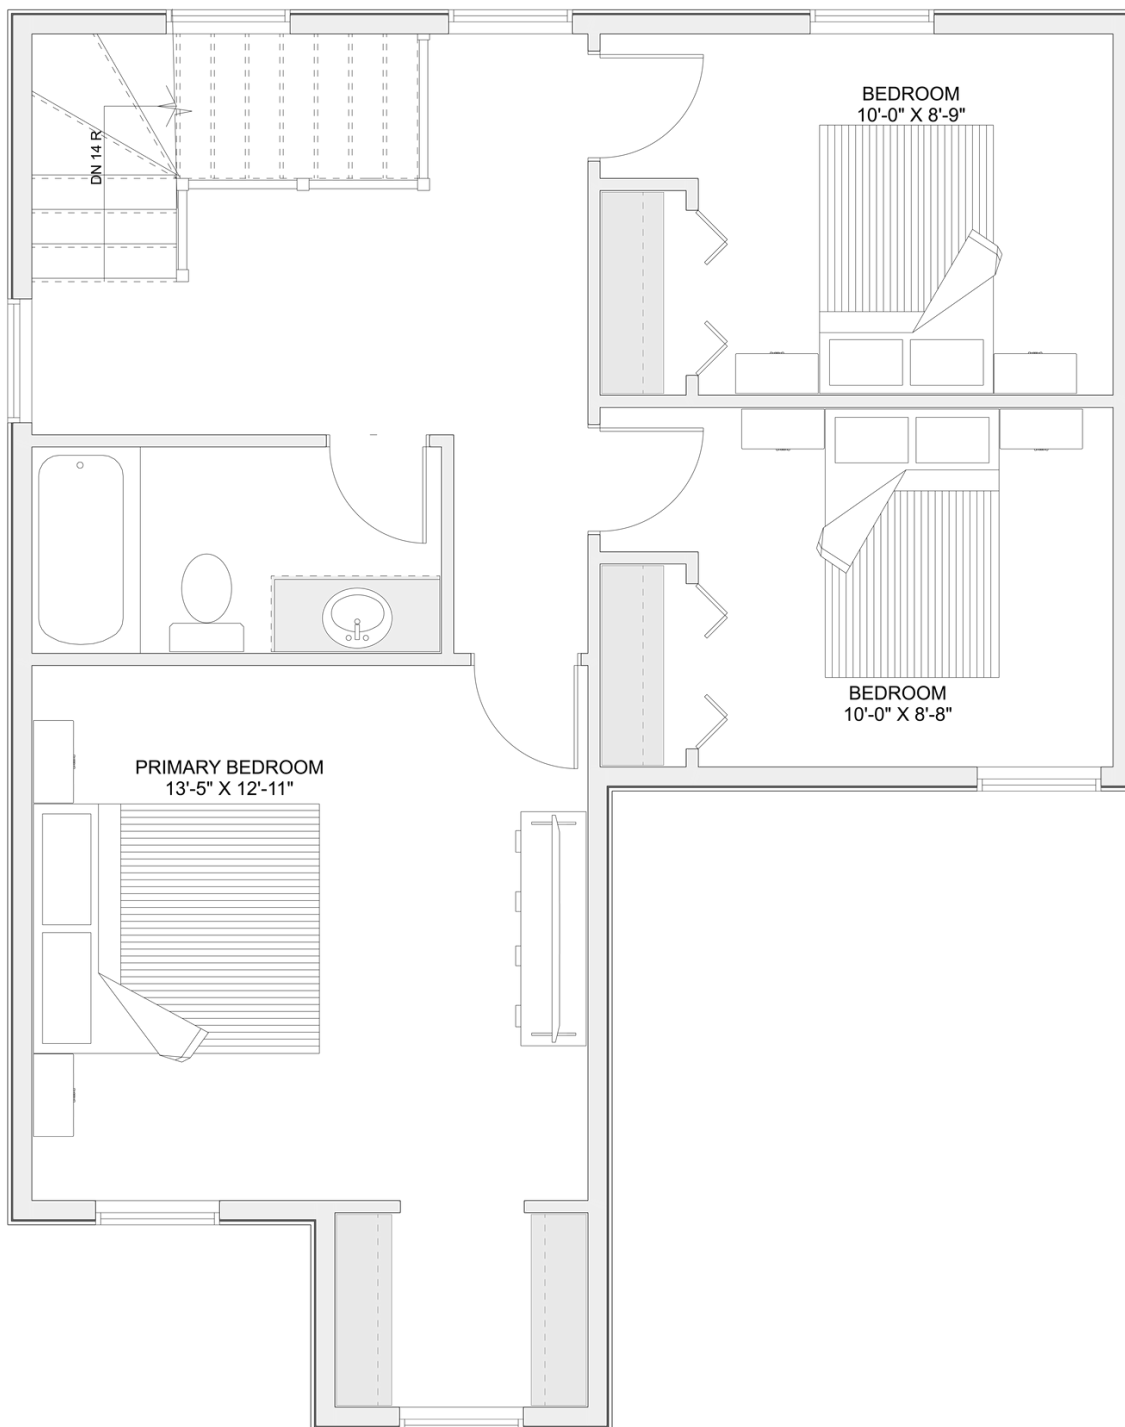

# PLAN #21-0394

3 BEDROOMS

1.5 BATHROOMS

TYPE: House

SIZE: 1,440 SQ. FT.

OVERALL WIDTH: 27'-11"

OVERALL DEPTH: 40'-0"

## PLAN #21-0394

## SECOND FLOOR

### MAIN FLOOR