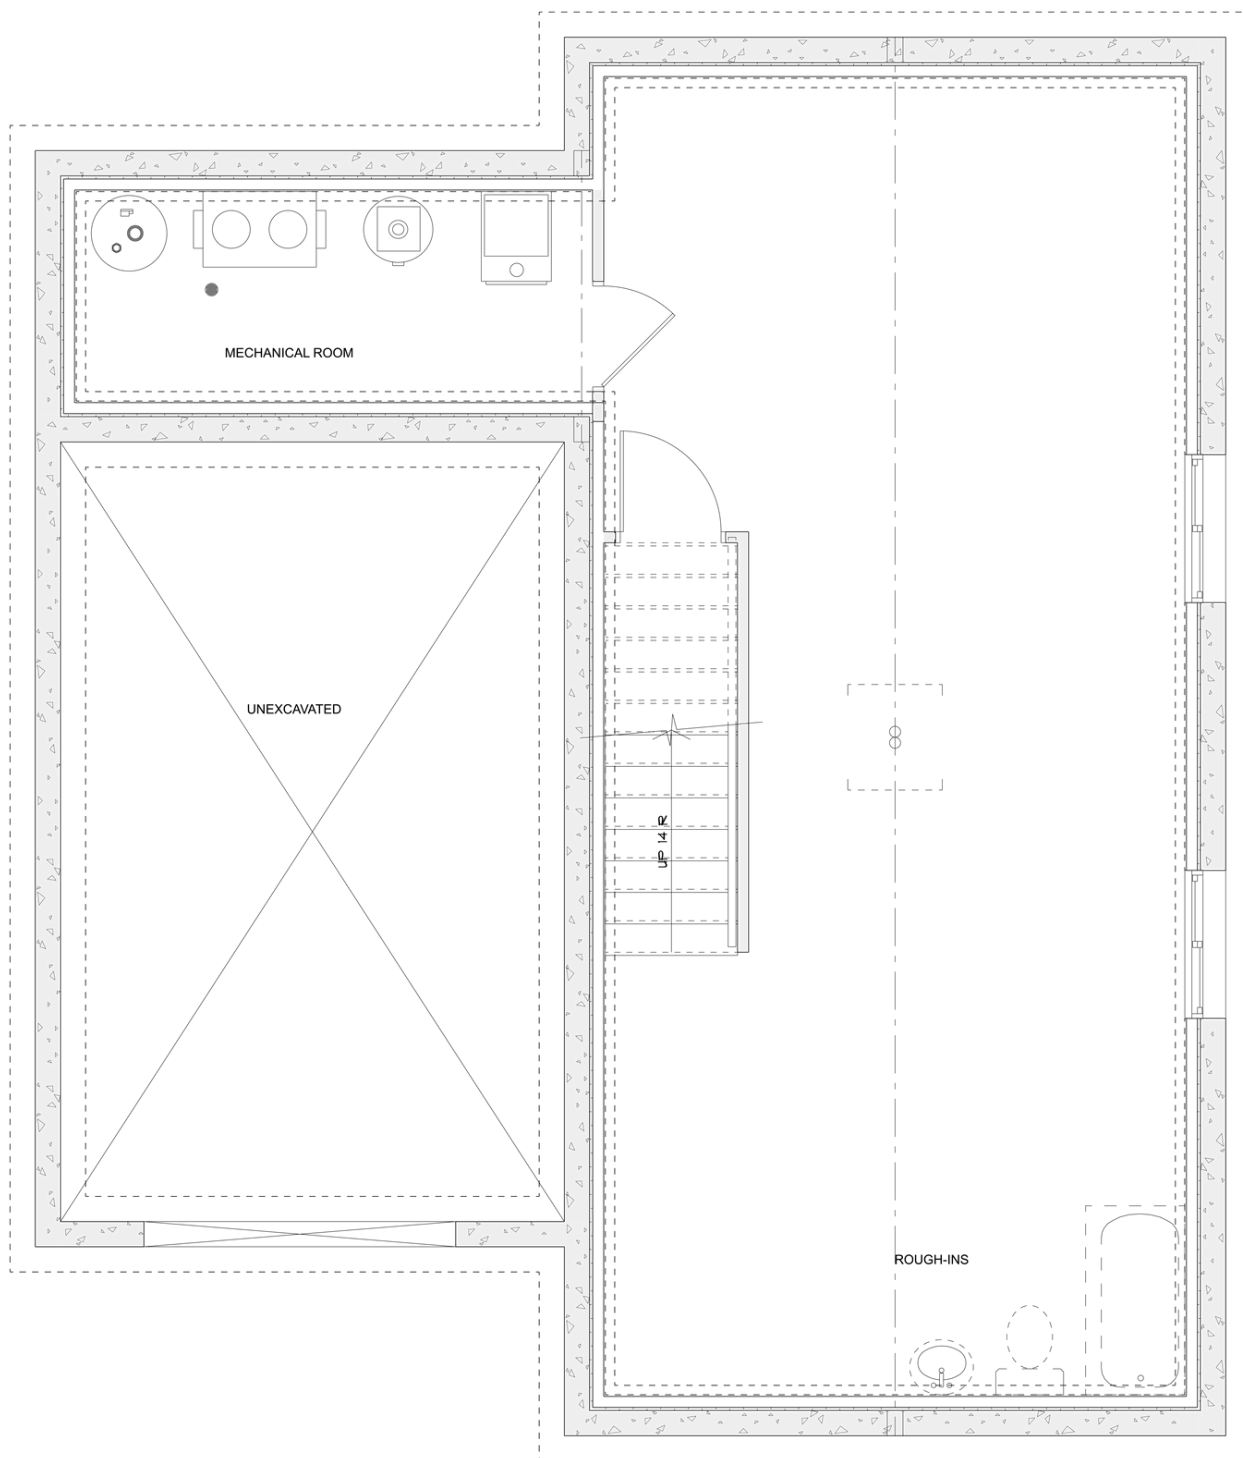

CHOOSE YOUR DREAM HOME

Not seeing the perfect plan? We also offer custom design services!

613-876-2488

information@houseofthree.ca

www.houseofthree.ca

PLAN #21-0395

FOUNDATION