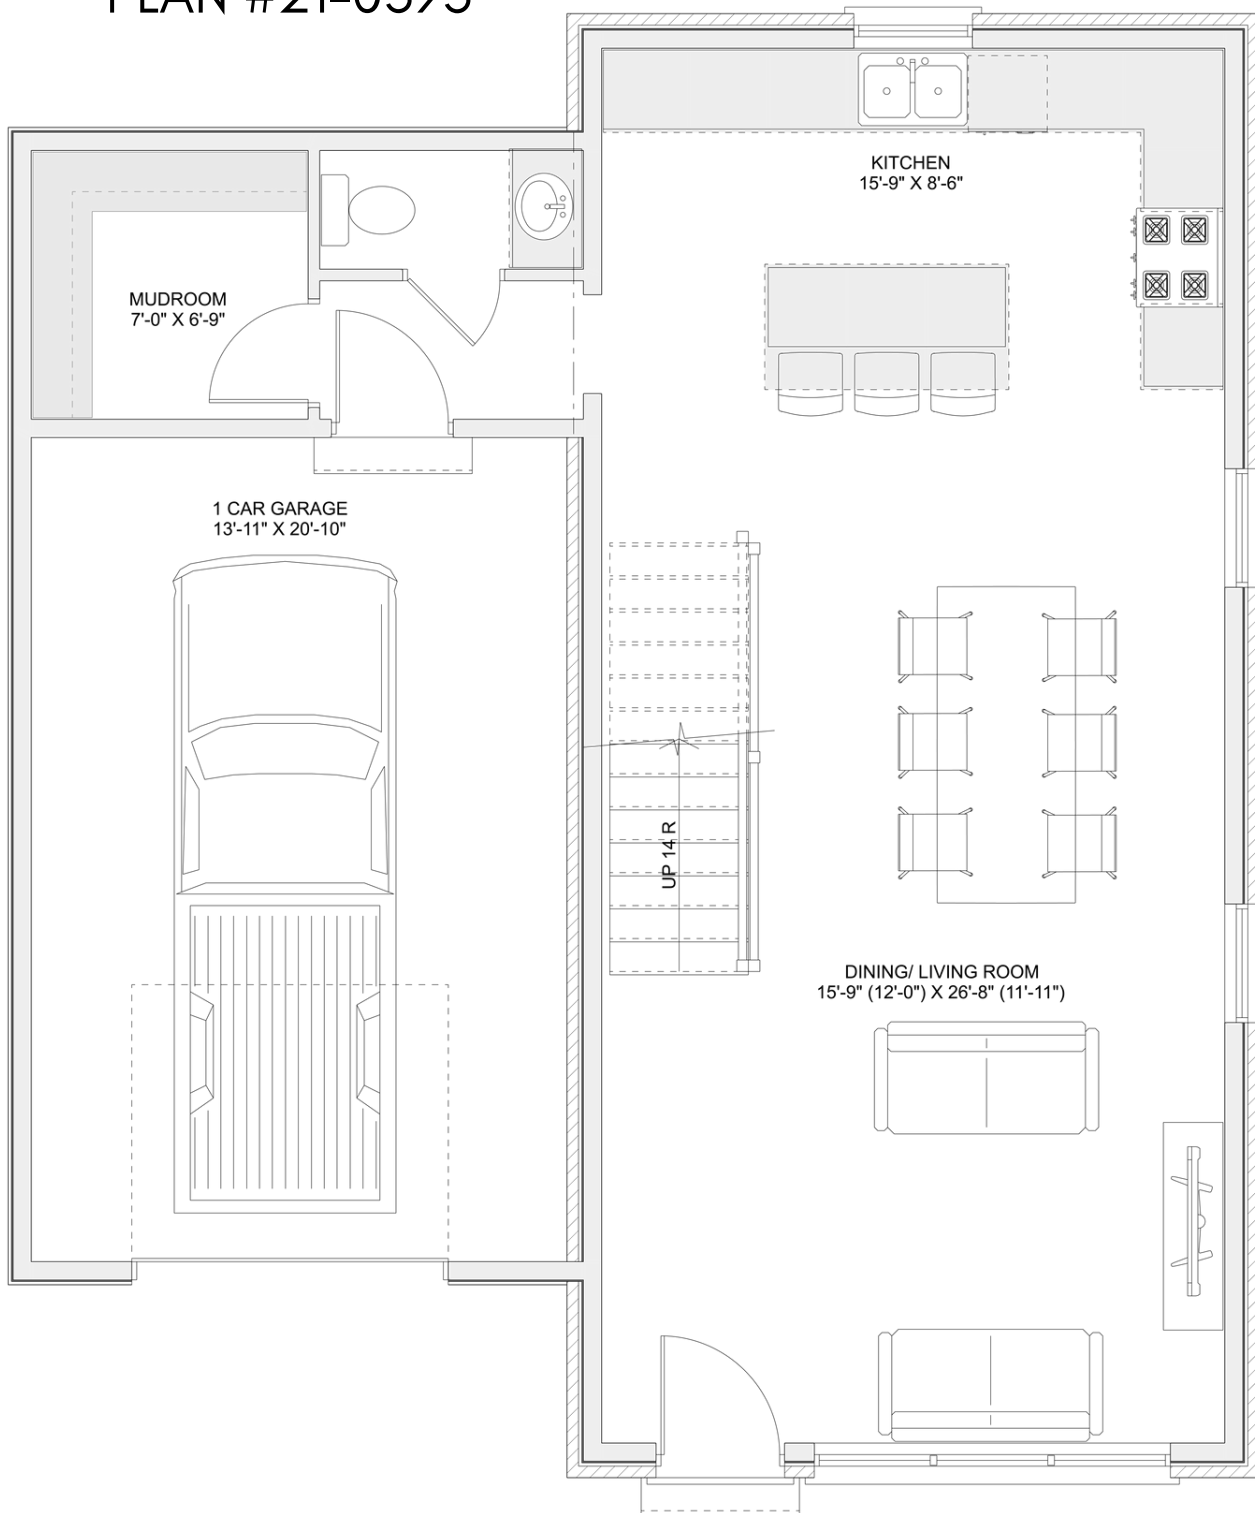

CHOOSE YOUR DREAM HOME

Not seeing the perfect plan? We also offer custom design services!

613-876-2488

information@houseofthree.ca

www.houseofthree.ca

PLAN #21-0395

MAIN FLOOR