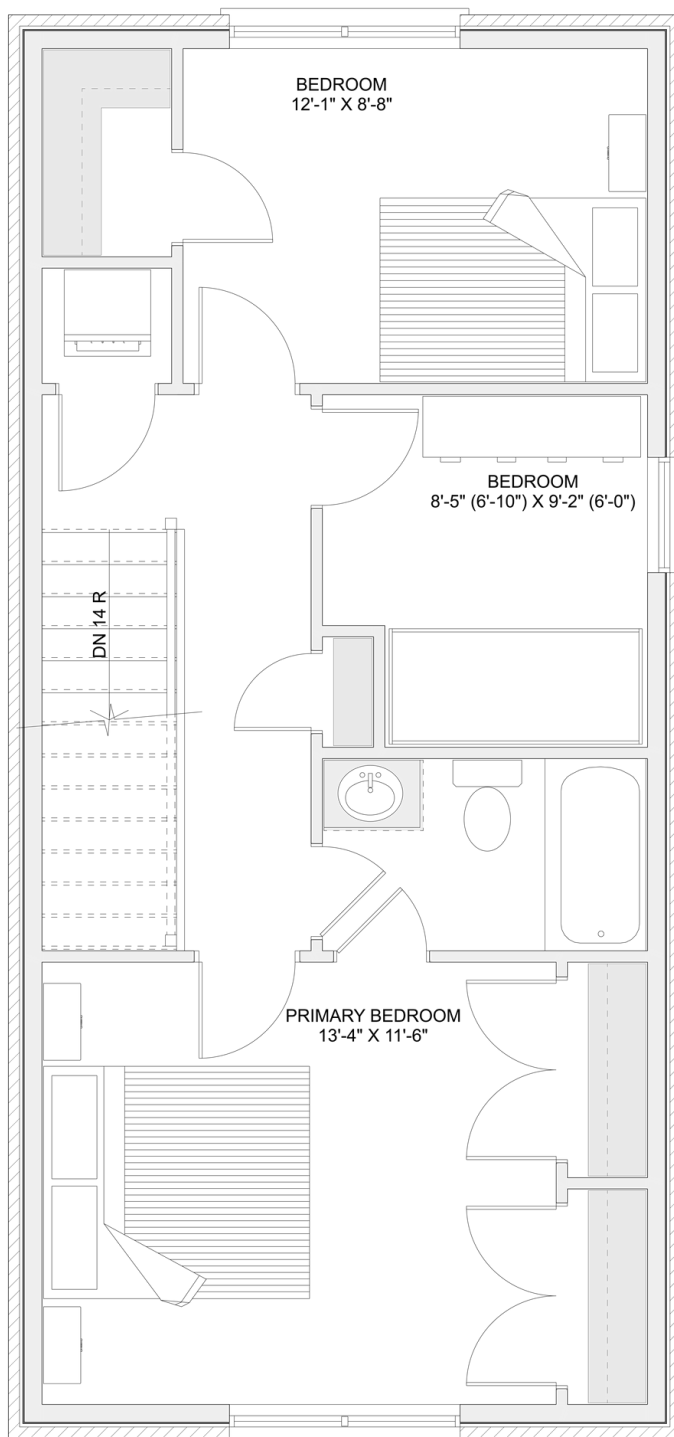

PLAN #21-0395

3 BEDROOM

2.5 BATHROOM

TYPE: House

SIZE: 2,287 SQ. FT.

OVERALL WIDTH: 28'-0"

OVERALL DEPTH: 67'-0"

CHOOSE YOUR DREAM HOME

Not seeing the perfect plan? We also offer custom design services!

613-876-2488

information@houseofthree.ca

www.houseofthree.ca

PLAN #21-0395

SECOND FLOOR

CHOOSE YOUR DREAM HOME

Not seeing the perfect plan? We also offer custom design services!