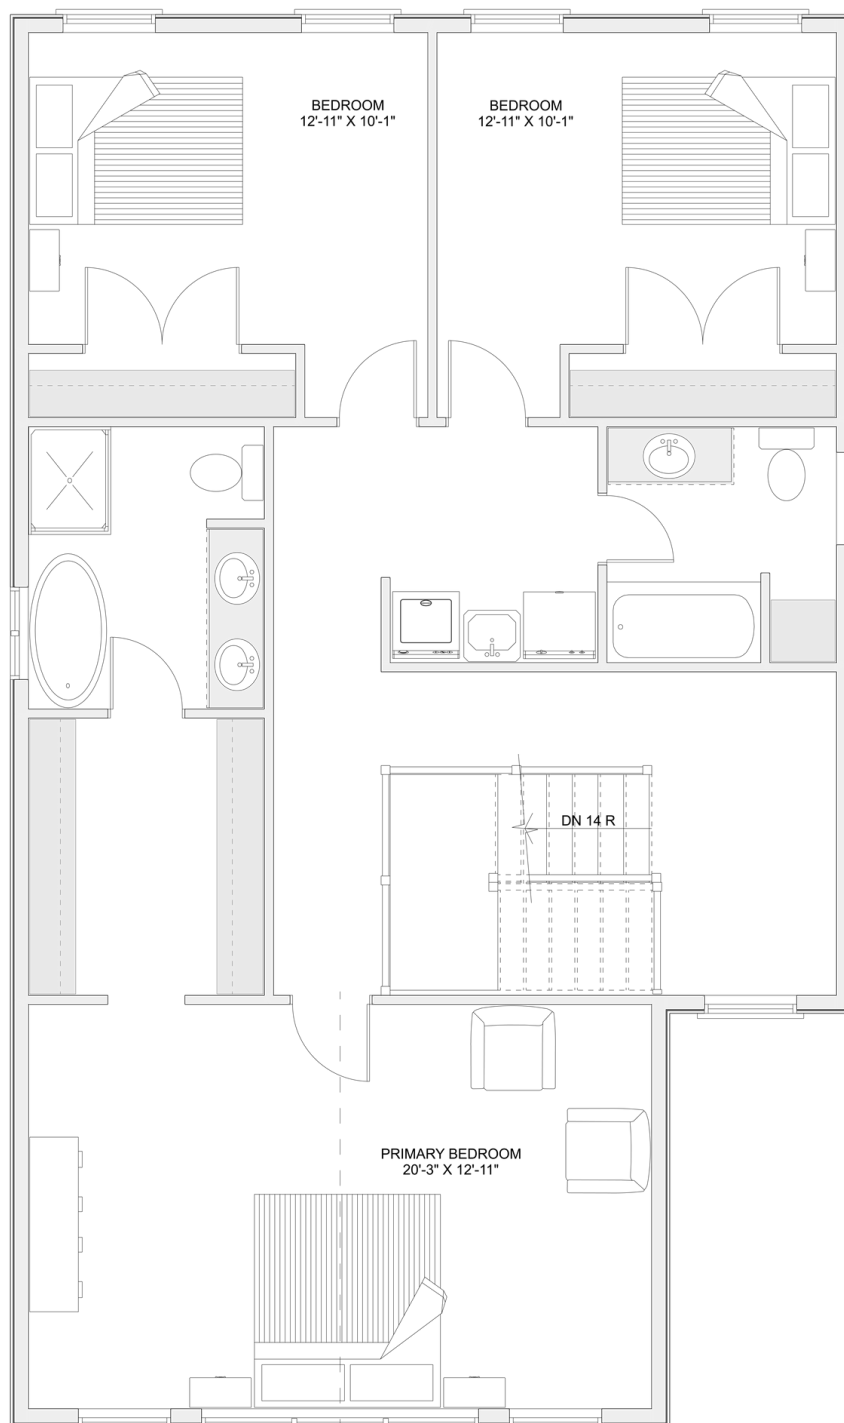

# PLAN #21-0397

3 BEDROOM

2.5 BATHROOM

TYPE: House

SIZE: 2,287 SQ. FT.

OVERALL WIDTH: 28'-0"

OVERALL DEPTH: 67'-0"

## PLAN #21-0397

## SECOND FLOOR