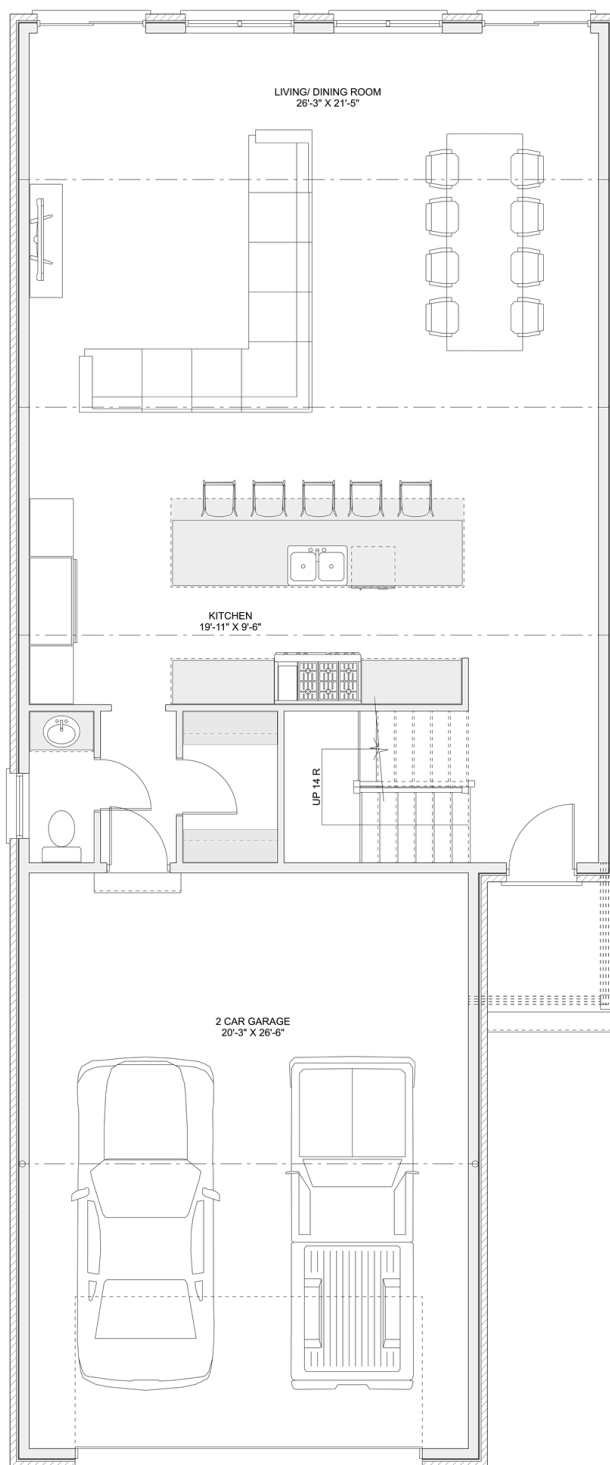

# PLAN #21-0397

3 BEDROOM

2.5 BATHROOM

TYPE: House

SIZE: 2,287 SQ. FT.

OVERALL WIDTH: 28'-0"

OVERALL DEPTH: 67'-0"

## SECOND FLOOR

## PLAN #21-0397

### MAIN FLOOR