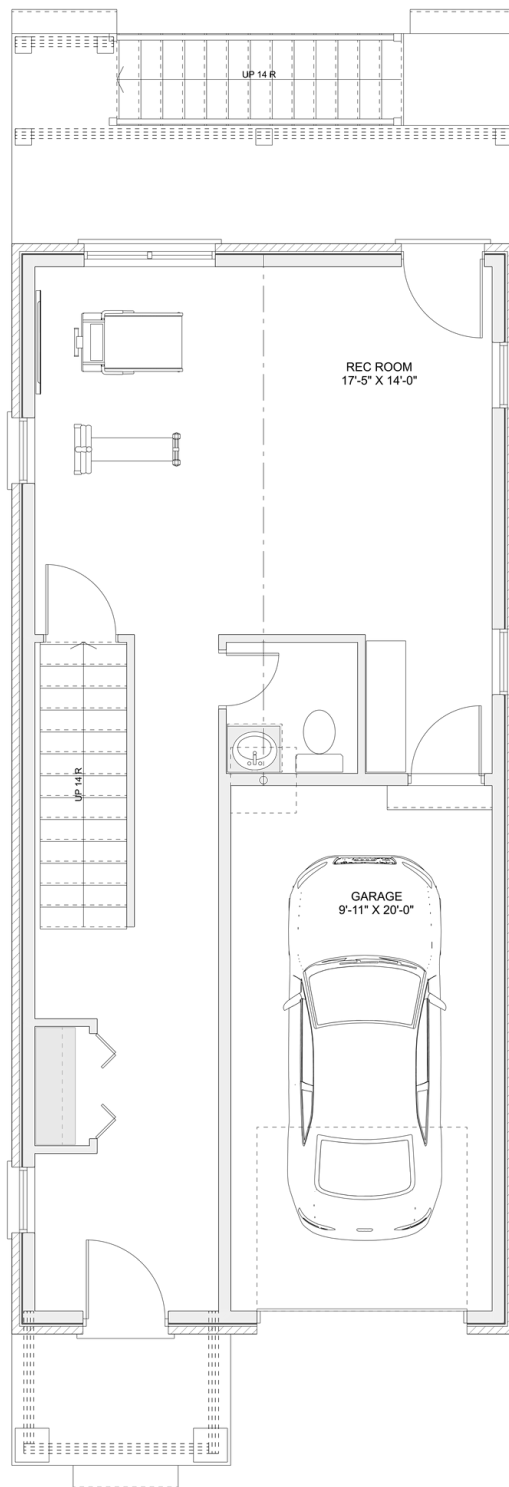

SECOND FLOOR

CHOOSE YOUR DREAM HOME

Not seeing the perfect plan? We also offer custom design services!

613-876-2488

information@houseofthree.ca

www.houseofthree.ca

PLAN #21-0399

MAIN FLOOR