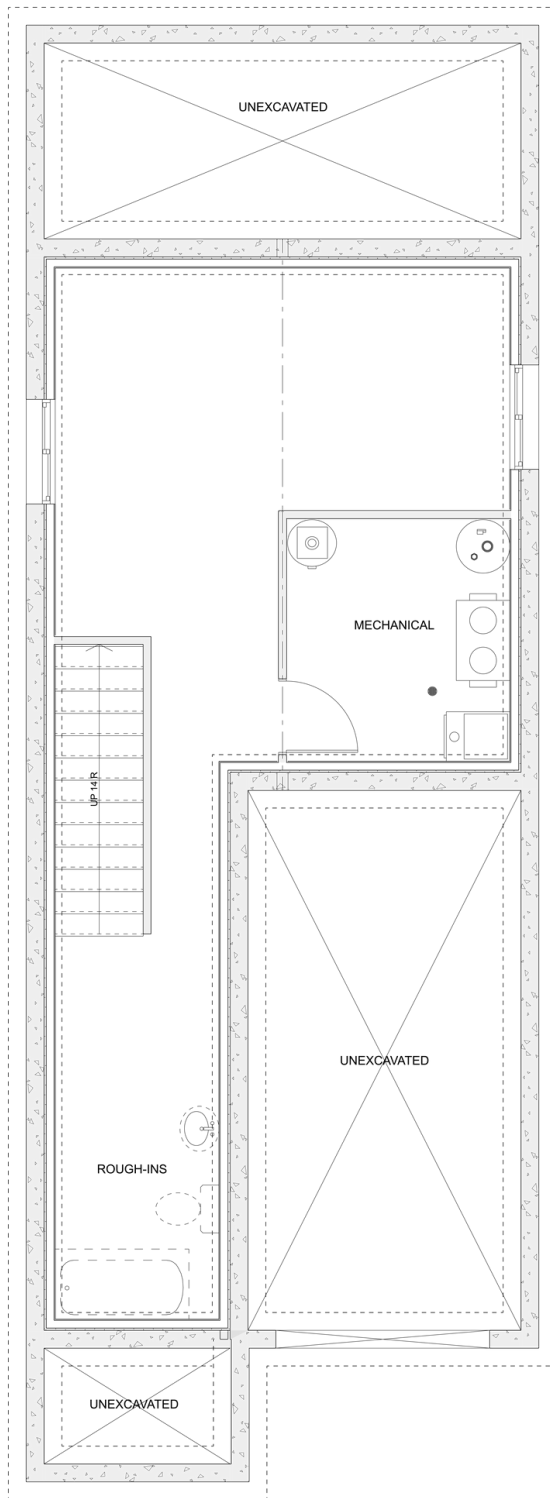

MAIN FLOOR

CHOOSE YOUR DREAM HOME

Not seeing the perfect plan? We also offer custom design services!

613-876-2488

information@houseofthree.ca

www.houseofthree.ca

PLAN #21-0399

FOUNDATION