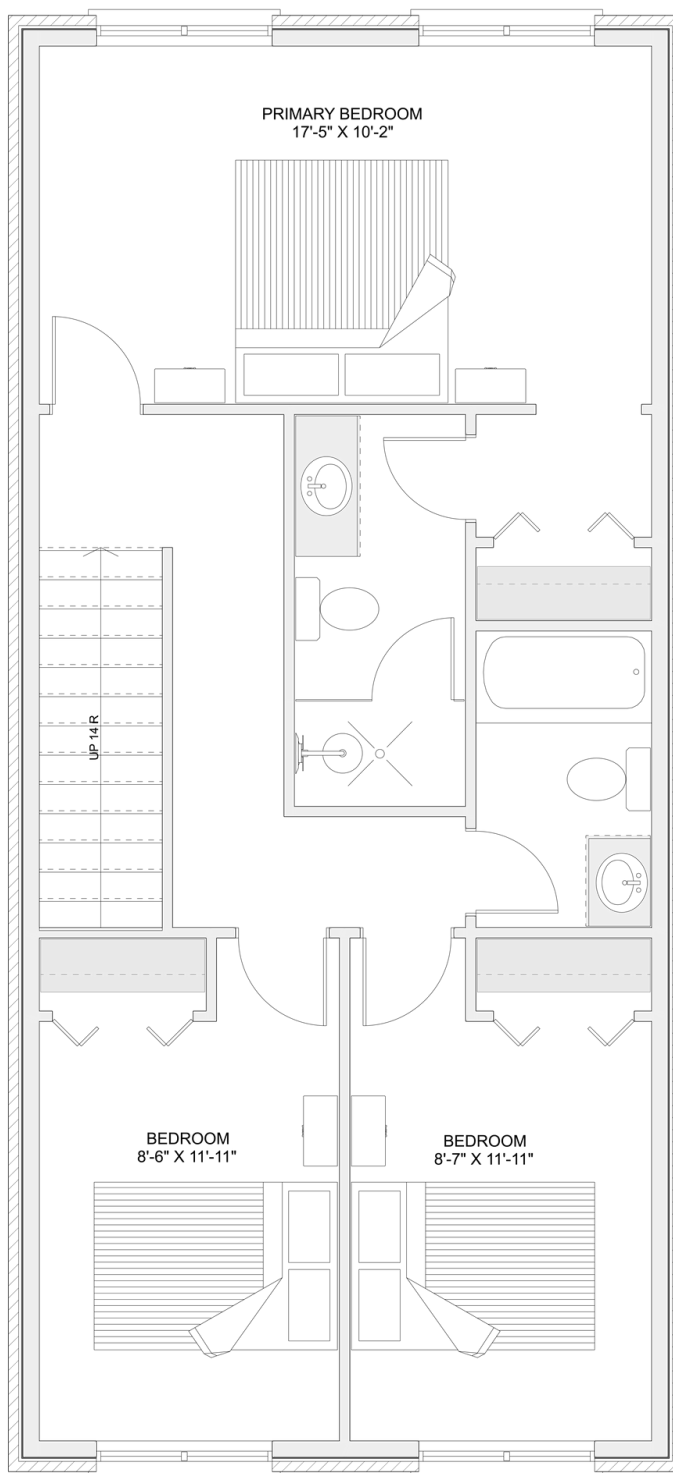

PLAN #21-0399

3 BEDROOM

3.5 BATHROOM

TYPE: House

SIZE: 2,161 SQ. FT.

OVERALL WIDTH: 19'-2"

OVERALL DEPTH: 41'-6"

CHOOSE YOUR DREAM HOME

Not seeing the perfect plan? We also offer custom design services!

613-876-2488

information@houseofthree.ca

www.houseofthree.ca

PLAN #21-0399

THIRD FLOOR

CHOOSE YOUR DREAM HOME

Not seeing the perfect plan? We also offer custom design services!