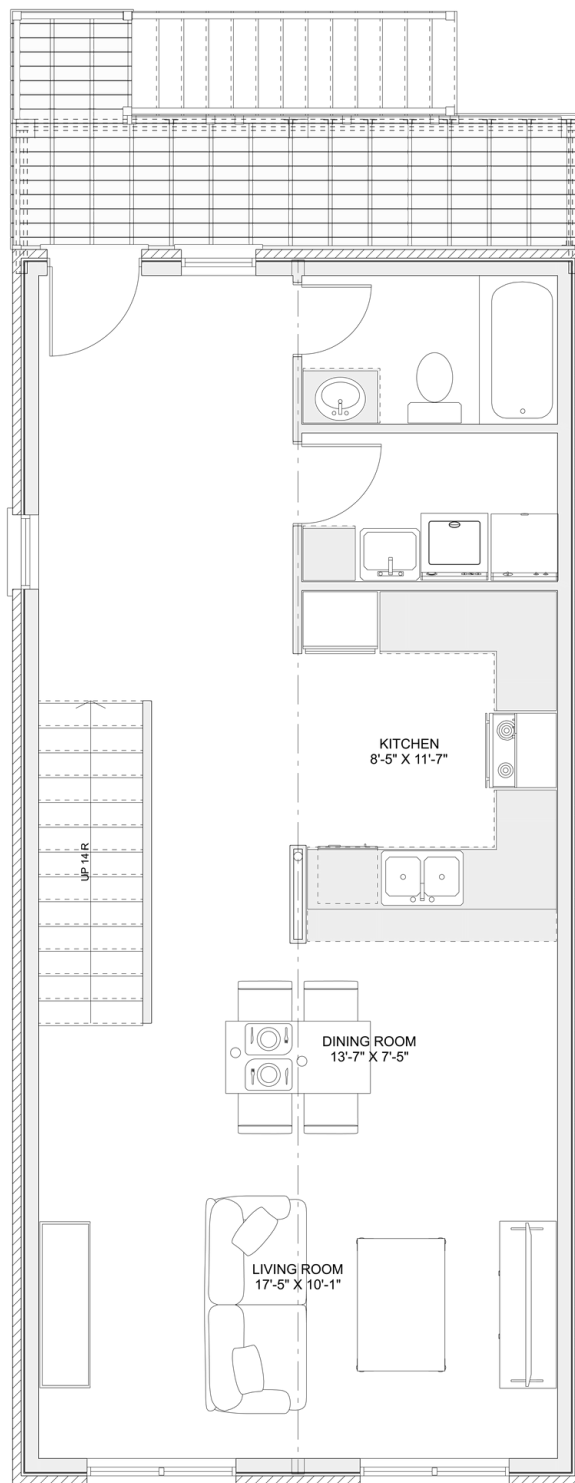

PLAN #21-0399

3 BEDROOM

3.5 BATHROOM

TYPE: House

SIZE: 2,161 SQ. FT.

OVERALL WIDTH: 19'-2"

OVERALL DEPTH: 41'-6"

CHOOSE YOUR DREAM HOME

Not seeing the perfect plan? We also offer custom design services!

613-876-2488

information@houseofthree.ca

www.houseofthree.ca

PLAN #21-0399

THIRD FLOOR

CHOOSE YOUR DREAM HOME

Not seeing the perfect plan? We also offer custom design services!

613-876-2488

information@houseofthree.ca

www.houseofthree.ca

PLAN #21-0399

SECOND FLOOR

CHOOSE YOUR DREAM HOME

Not seeing the perfect plan? We also offer custom design services!

613-876-2488