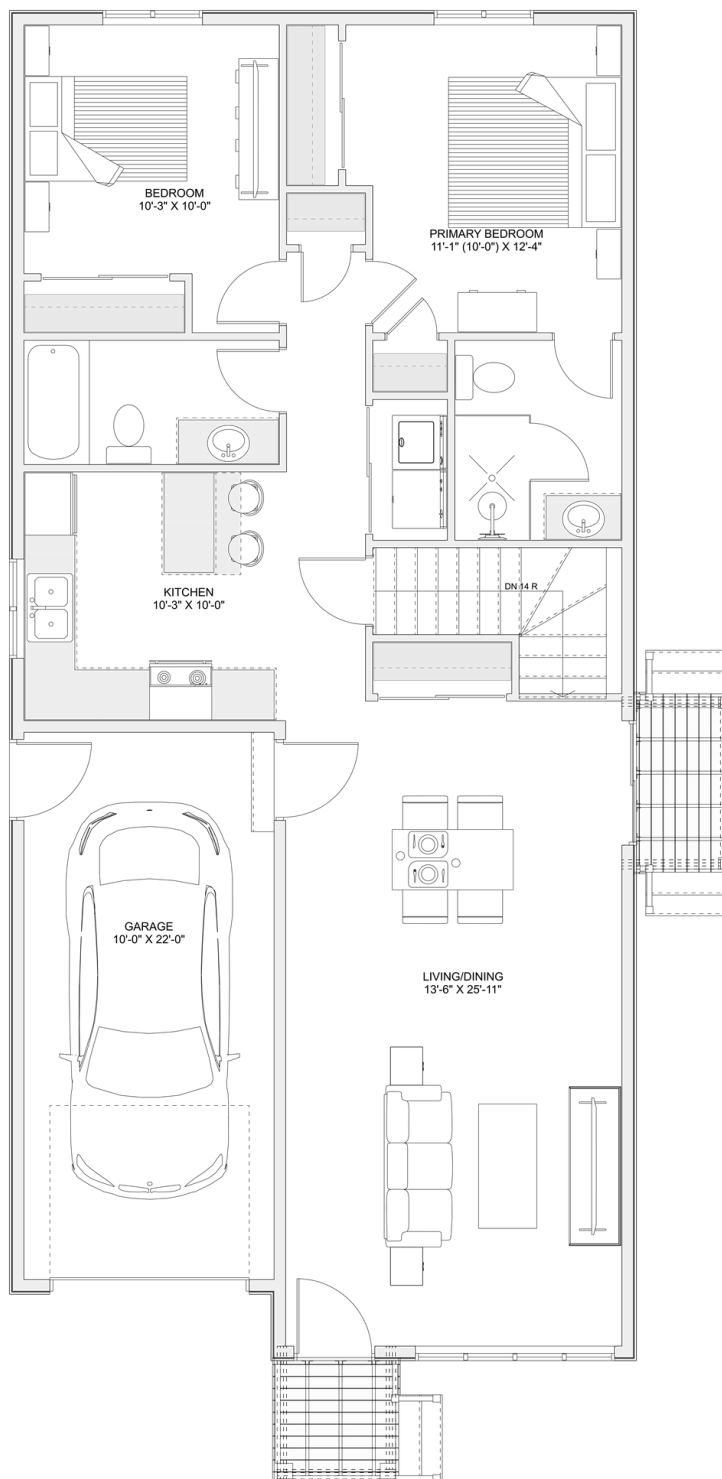

# PLAN #21-0402

2 BEDROOM

2 BATHROOM

TYPE: Bungalow

SIZE: 1,096 SQ. FT.

OVERALL WIDTH: 24'-11"

OVERALL DEPTH: 54'-0"

## PLAN #21-0402

### MAIN FLOOR