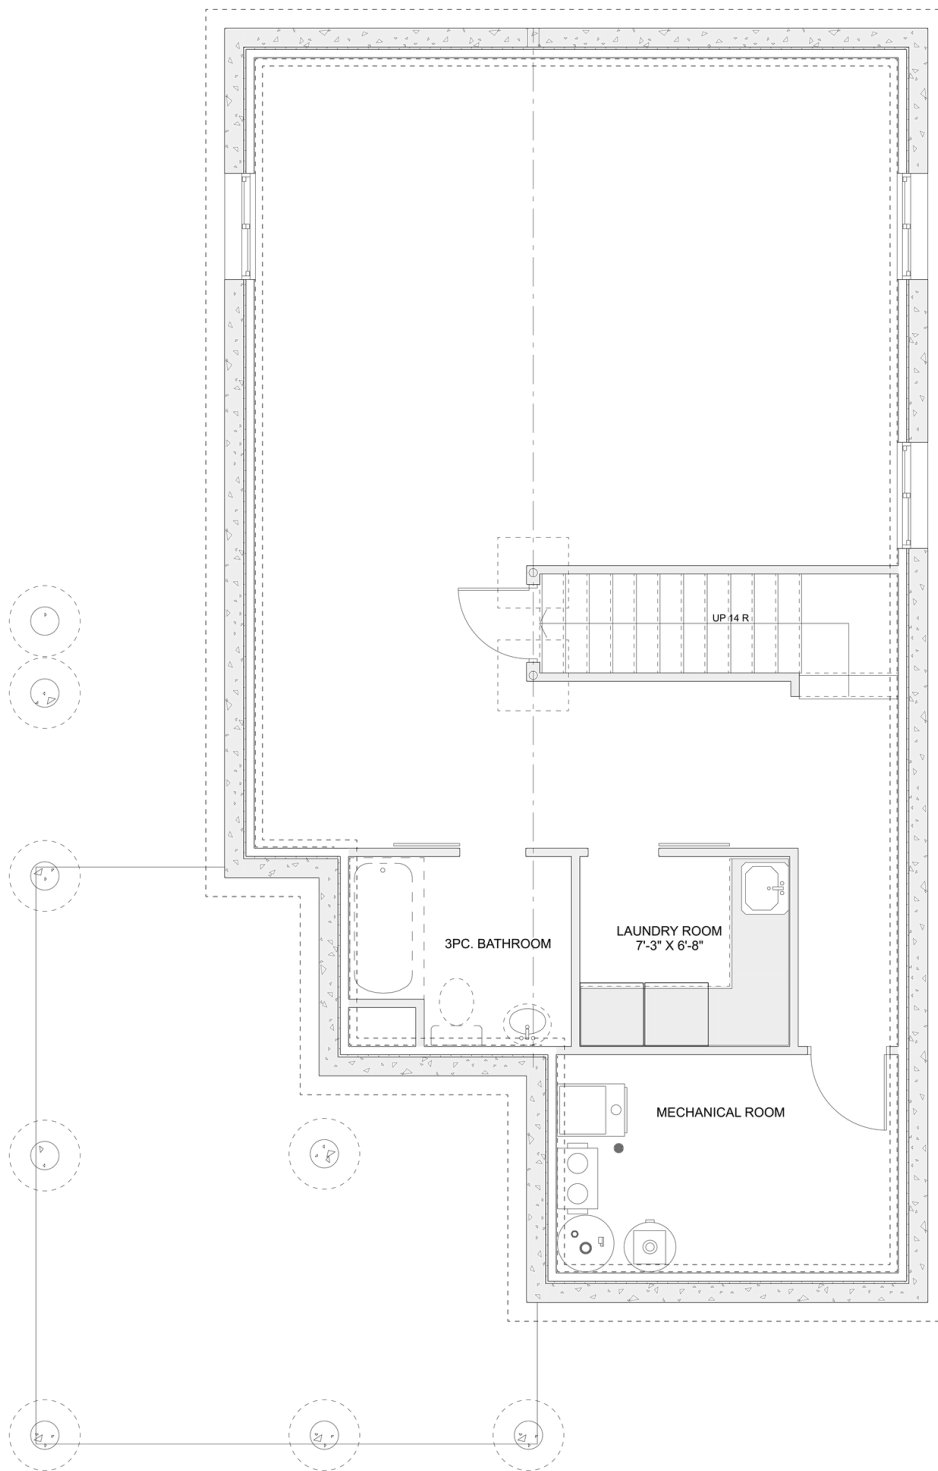

CHOOSE YOUR DREAM HOME

Not seeing the perfect plan? We also offer custom design services!

613-876-2488

information@houseofthree.ca

www.houseofthree.ca

PLAN #21-0403

FOUNDATION