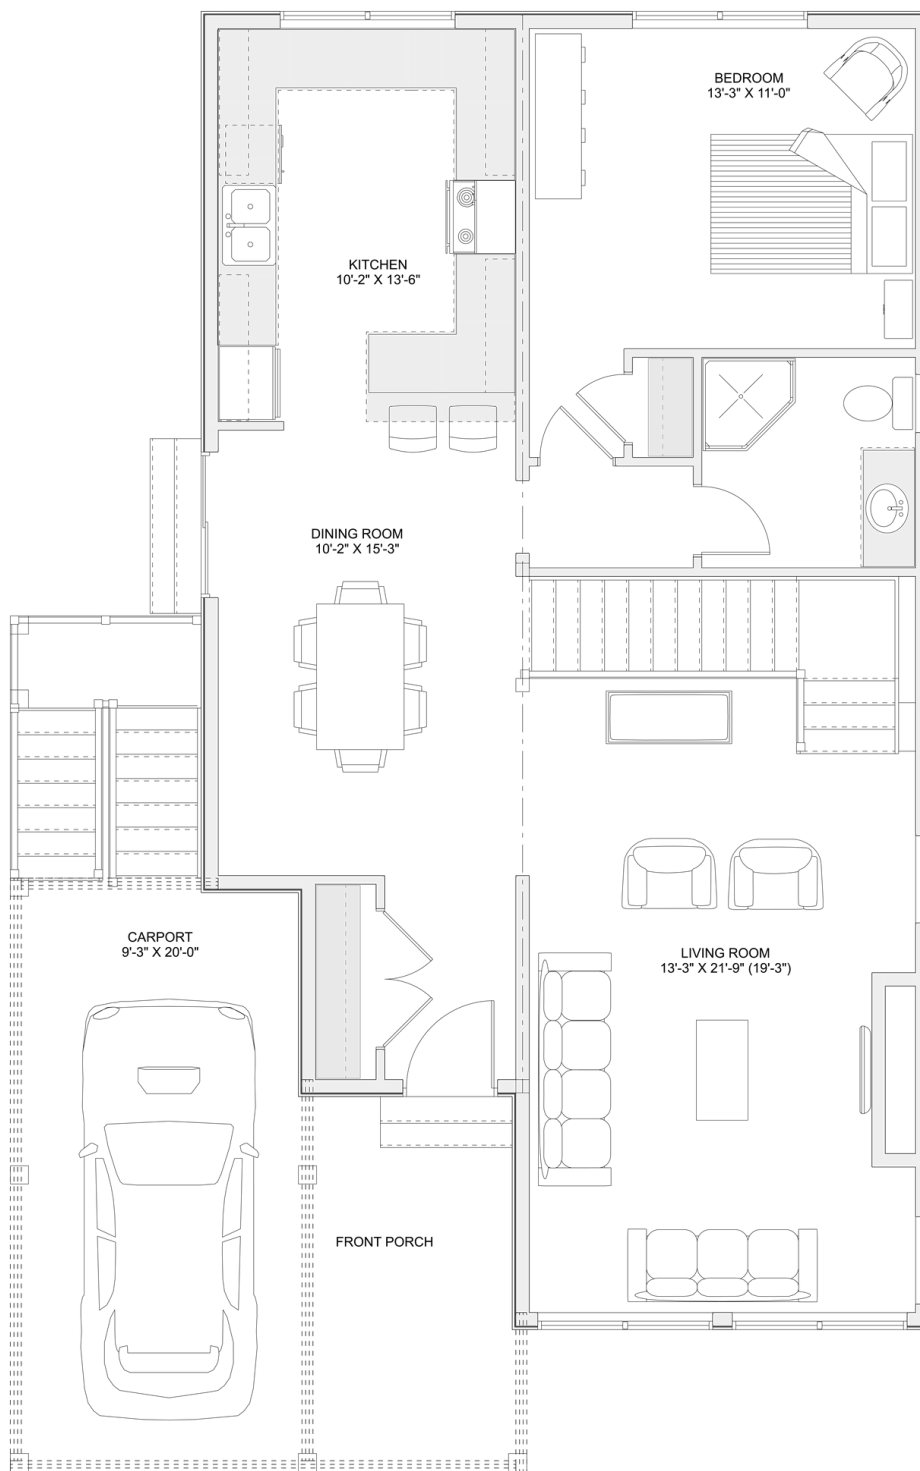

PLAN #21-0403

3 BEDROOM

2 BATHROOM

TYPE: House

SIZE: 2,052 SQ. FT.

OVERALL WIDTH: 24'-0"

OVERALL DEPTH: 45'-0"

CHOOSE YOUR DREAM HOME

Not seeing the perfect plan? We also offer custom design services!

613-876-2488

information@houseofthree.ca

www.houseofthree.ca

PLAN #21-0403

SECOND FLOOR

CHOOSE YOUR DREAM HOME

Not seeing the perfect plan? We also offer custom design services!

613-876-2488

information@houseofthree.ca

www.houseofthree.ca

PLAN #21-0403

MAIN FLOOR

CHOOSE YOUR DREAM HOME

Not seeing the perfect plan? We also offer custom design services!

613-876-2488