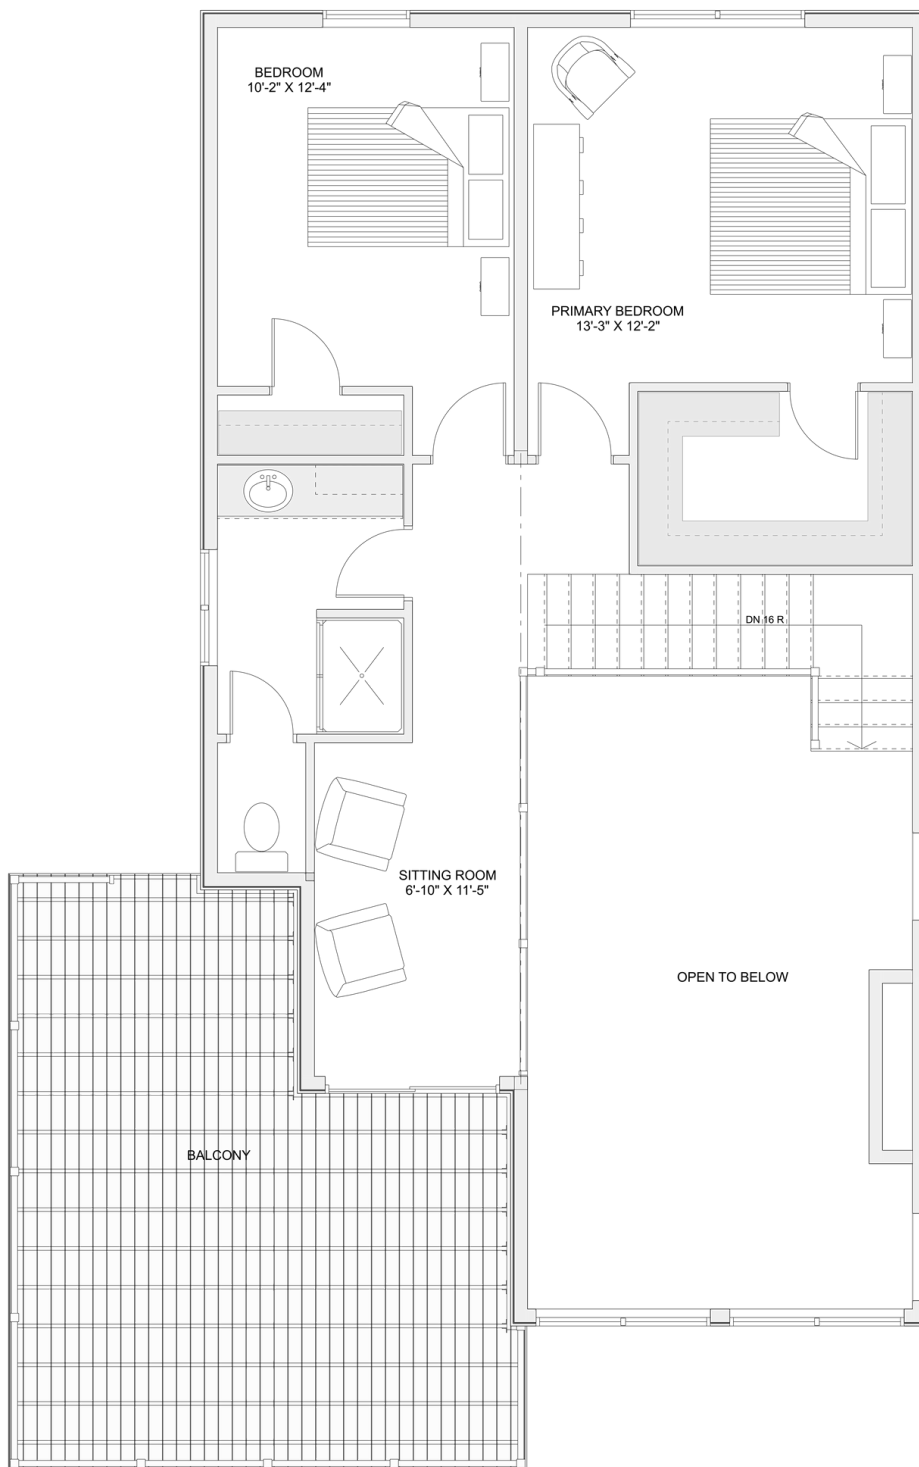

PLAN #21-0403

3 BEDROOM

2 BATHROOM

TYPE: House

SIZE: 2,052 SQ. FT.

OVERALL WIDTH: 24'-0"

OVERALL DEPTH: 45'-0"

CHOOSE YOUR DREAM HOME

Not seeing the perfect plan? We also offer custom design services!

613-876-2488

information@houseofthree.ca

www.houseofthree.ca

PLAN #21-0403

SECOND FLOOR

CHOOSE YOUR DREAM HOME

Not seeing the perfect plan? We also offer custom design services!