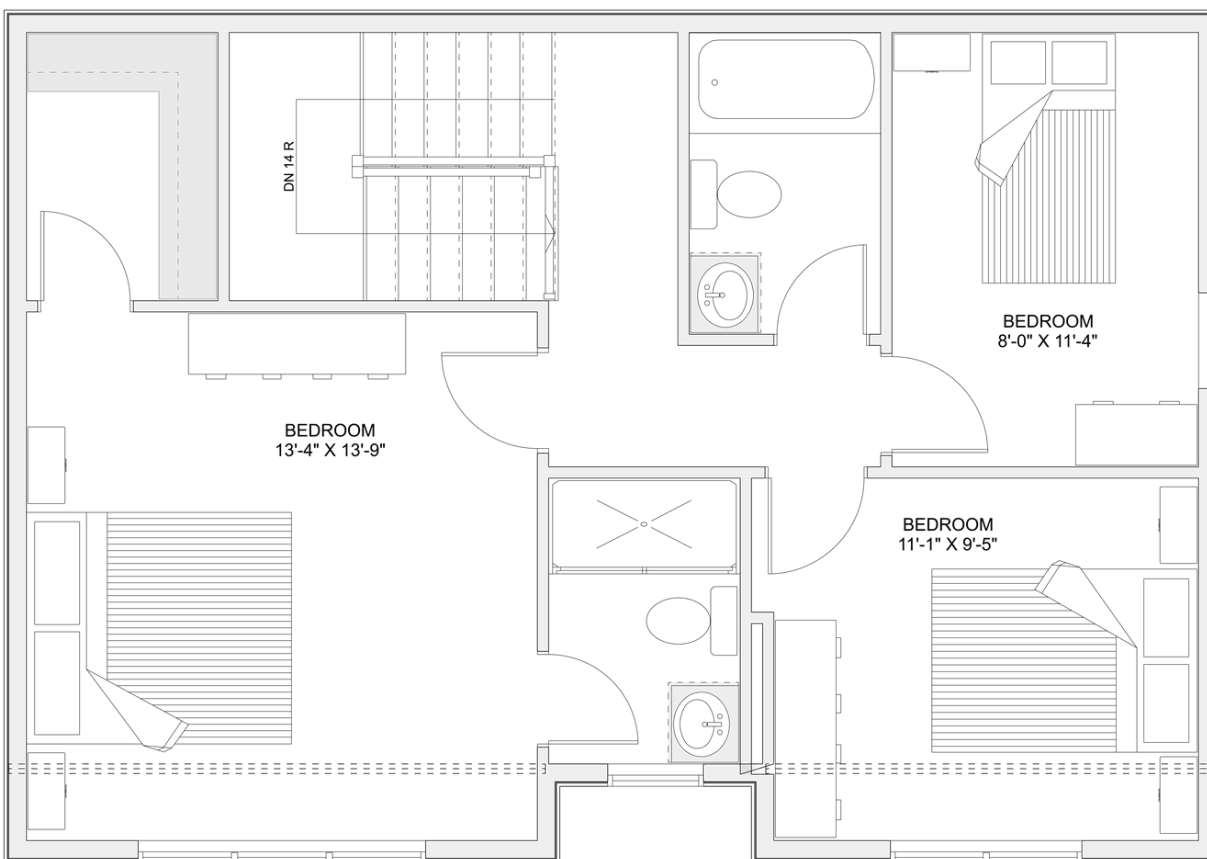

PLAN #21-0404

4 BEDROOM

3.5 BATHROOM

TYPE: House

SIZE: 1,863 SQ. FT.

OVERALL WIDTH: 31'-6"

OVERALL DEPTH: 56'-6"

CHOOSE YOUR DREAM HOME

Not seeing the perfect plan? We also offer custom design services!

613-876-2488

information@houseofthree.ca

www.houseofthree.ca

PLAN #21-0404

SECOND FLOOR

CHOOSE YOUR DREAM HOME

Not seeing the perfect plan? We also offer custom design services!