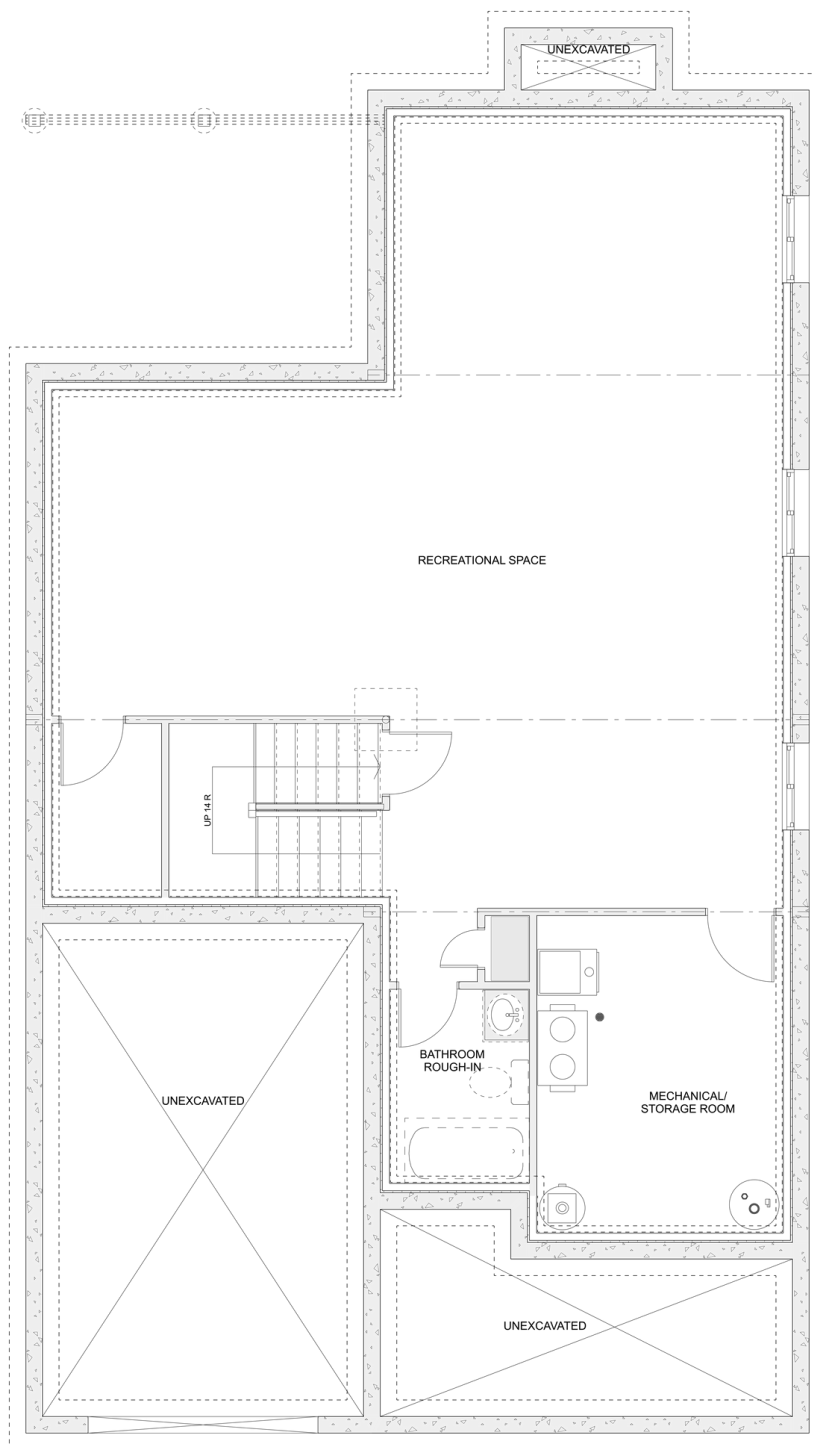

MAIN FLOOR

CHOOSE YOUR DREAM HOME

Not seeing the perfect plan? We also offer custom design services!

613-876-2488

information@houseofthree.ca

www.houseofthree.ca

PLAN #21-0404

FOUNDATION