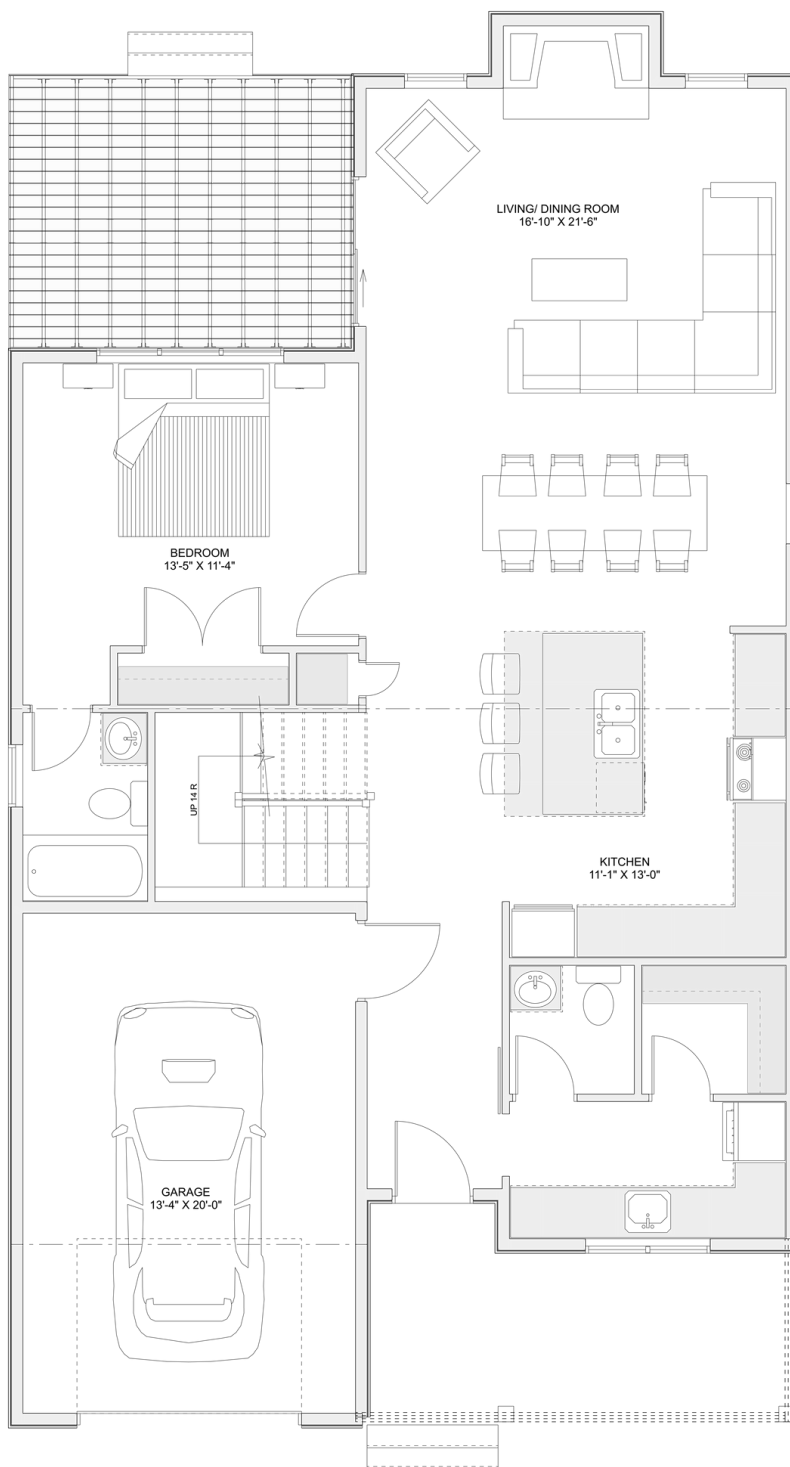

PLAN #21-0404

4 BEDROOM

3.5 BATHROOM

TYPE: House

SIZE: 1,863 SQ. FT.

OVERALL WIDTH: 31'-6"

OVERALL DEPTH: 56'-6"

CHOOSE YOUR DREAM HOME

Not seeing the perfect plan? We also offer custom design services!

613-876-2488

information@houseofthree.ca

www.houseofthree.ca

PLAN #21-0404

SECOND FLOOR

CHOOSE YOUR DREAM HOME

Not seeing the perfect plan? We also offer custom design services!

613-876-2488

information@houseofthree.ca

www.houseofthree.ca

PLAN #21-0404

MAIN FLOOR

CHOOSE YOUR DREAM HOME

Not seeing the perfect plan? We also offer custom design services!

613-876-2488