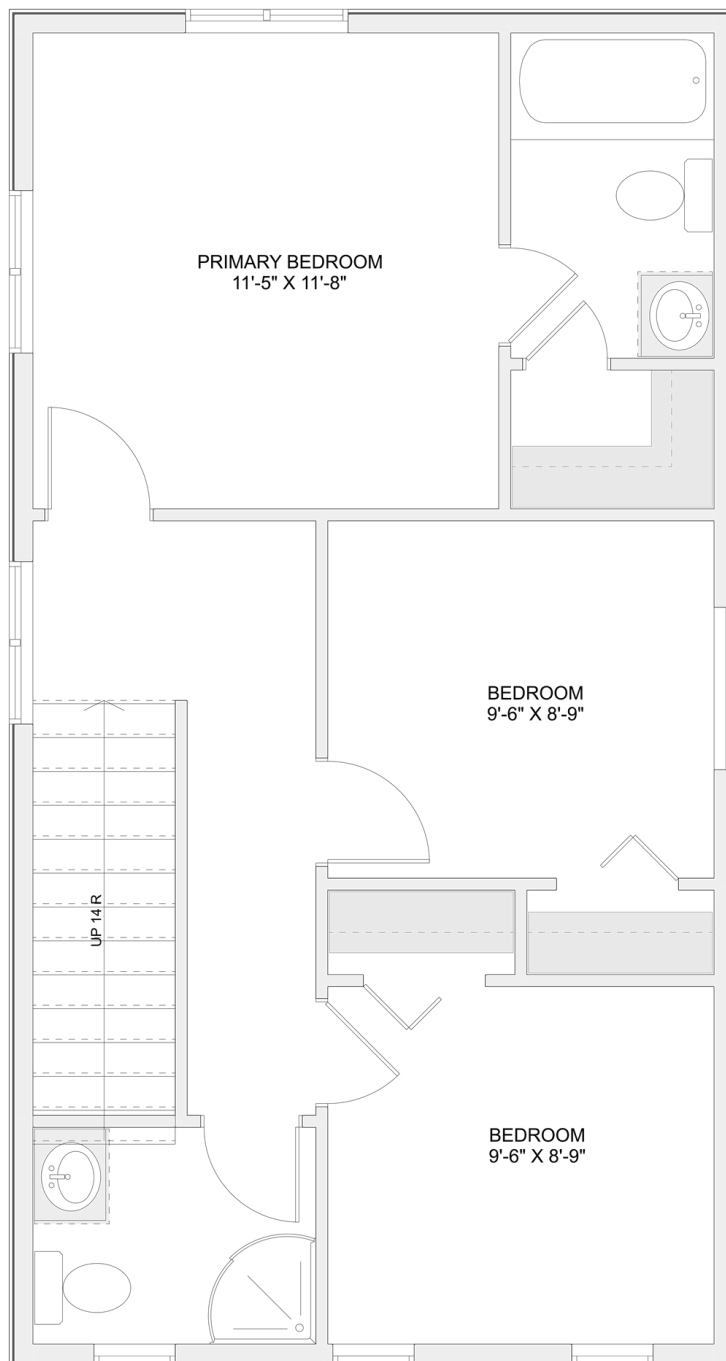

PLAN #21-0296

3 BEDROOMS

2 BATHROOMS

TYPE: Bungalow

SIZE: 1220 SQ. FT.

OVERALL WIDTH: 31'-0"

OVERALL DEPTH: 34'-0"

CHOOSE YOUR DREAM HOME

Not seeing the perfect plan? We also offer custom design services!

613-876-2488

information@houseofthree.ca

www.houseofthree.ca

PLAN #21-0296

SECOND FLOOR

CHOOSE YOUR DREAM HOME

Not seeing the perfect plan? We also offer custom design services!

information@houseofthree.ca

www.houseofthree.ca

PLAN #21-0296

FOUNDATION

ALL DIMENSIONS APPROXIMATE. E. & O. E.