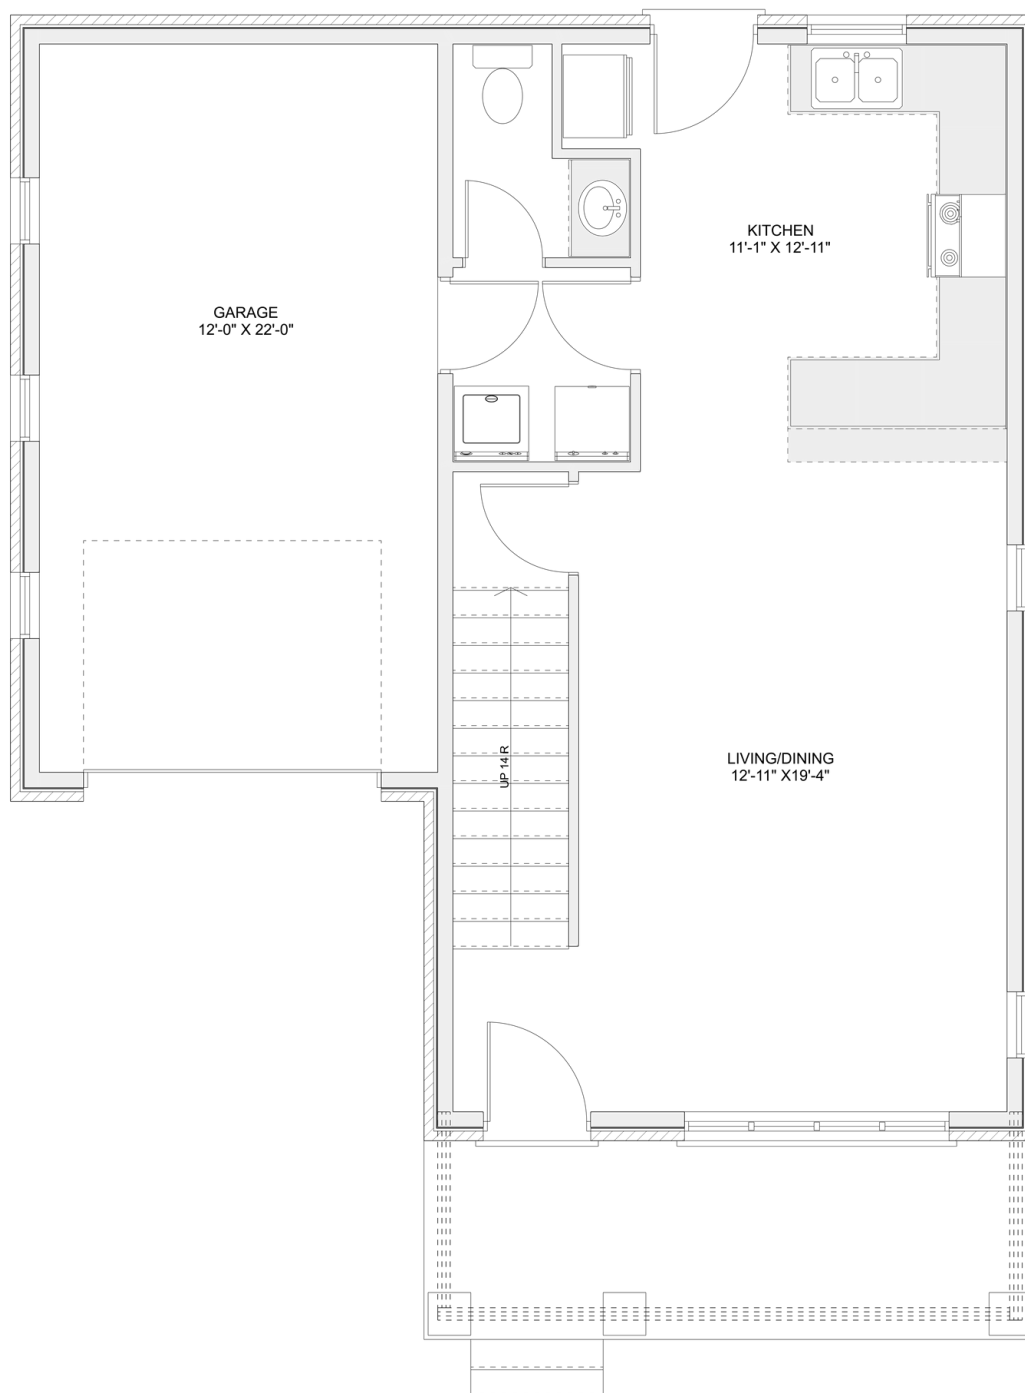

PLAN #21-0296

3 BEDROOMS

2 BATHROOMS

TYPE: Bungalow

SIZE: 1220 SQ. FT.

OVERALL WIDTH: 31'-0"

OVERALL DEPTH: 34'-0"

CHOOSE YOUR DREAM HOME

Not seeing the perfect plan? We also offer custom design services!

613-876-2488

information@houseofthree.ca

www.houseofthree.ca

PLAN #21-0296

SECOND FLOOR

CHOOSE YOUR DREAM HOME

Not seeing the perfect plan? We also offer custom design services!

613-876-2488

information@houseofthree.ca

www.houseofthree.ca

PLAN #21-0296

MAIN FLOOR

CHOOSE YOUR DREAM HOME

Not seeing the perfect plan? We also offer custom design services!

613-876-2488

information@houseofthree.ca

www.houseofthree.ca

PLAN #21-0296

FOUNDATION

ALL DIMENSIONS APPROXIMATE. E. & O. E.