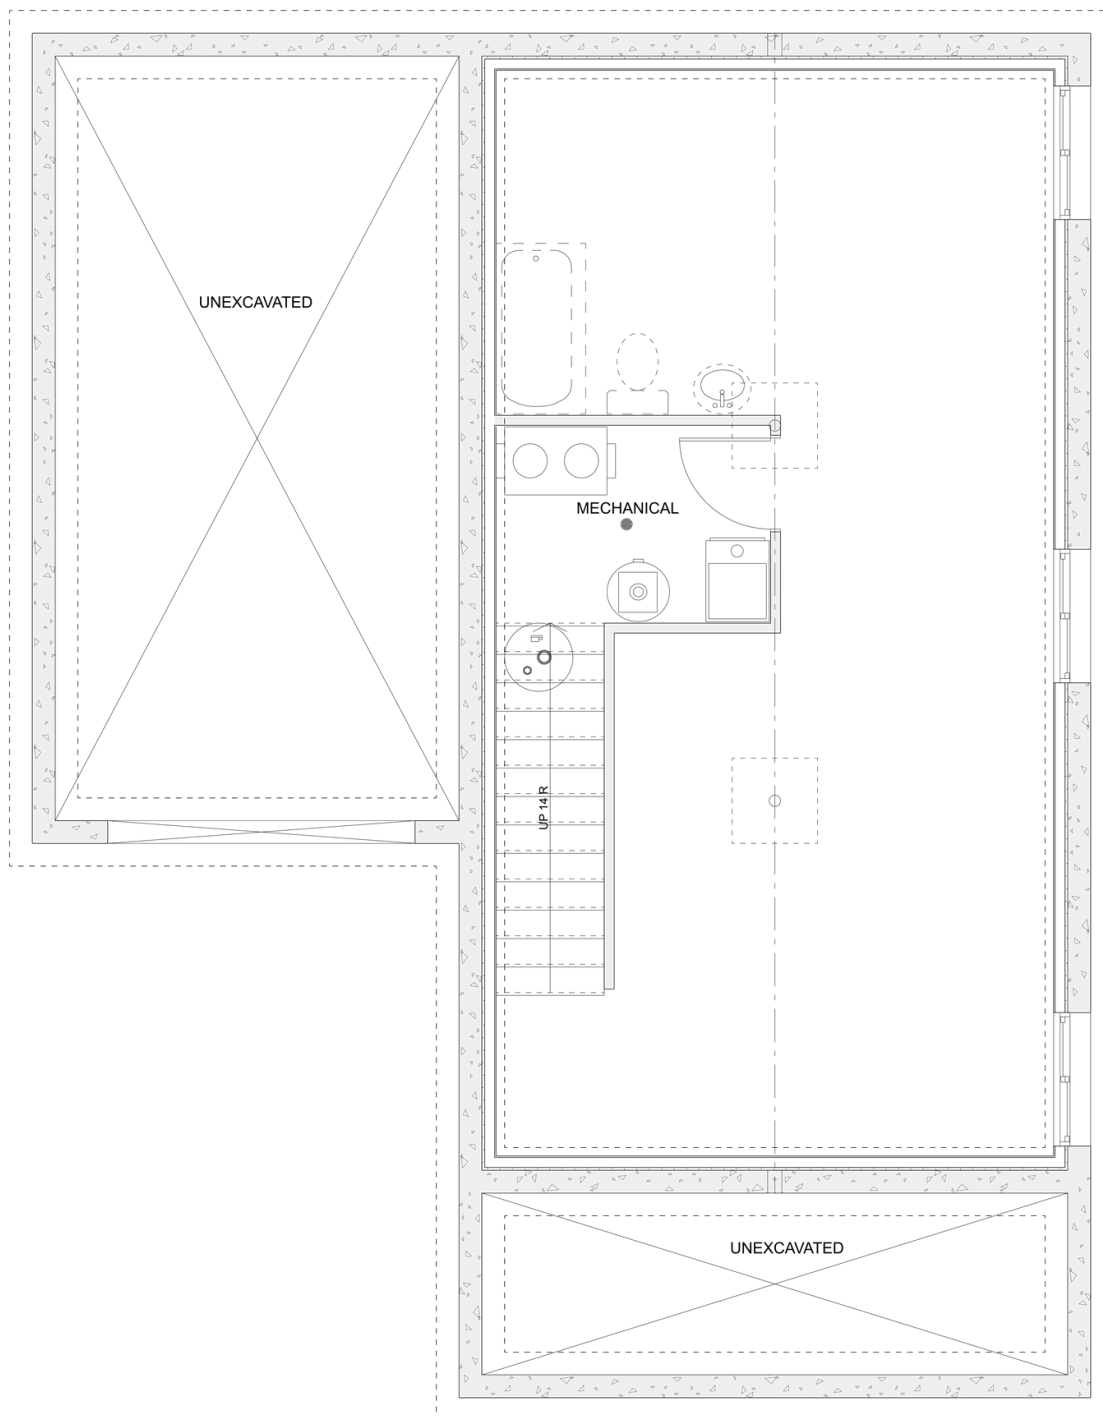

PLAN #21-0296

3 BEDROOMS

2 BATHROOMS

TYPE: Bungalow

SIZE: 1220 SQ. FT.

OVERALL WIDTH: 31'-0"

OVERALL DEPTH: 34'-0"

CHOOSE YOUR DREAM HOME

613-876-2488

information@houseofthree.ca

www.houseofthree.ca

PLAN #21-0296

MAIN FLOOR

CHOOSE YOUR DREAM HOME

Not seeing the perfect plan? We also offer custom design services!

613-876-2488

information@houseofthree.ca

www.houseofthree.ca

PLAN #21-0296

FOUNDATION

ALL DIMENSIONS APPROXIMATE. E. & O. E.