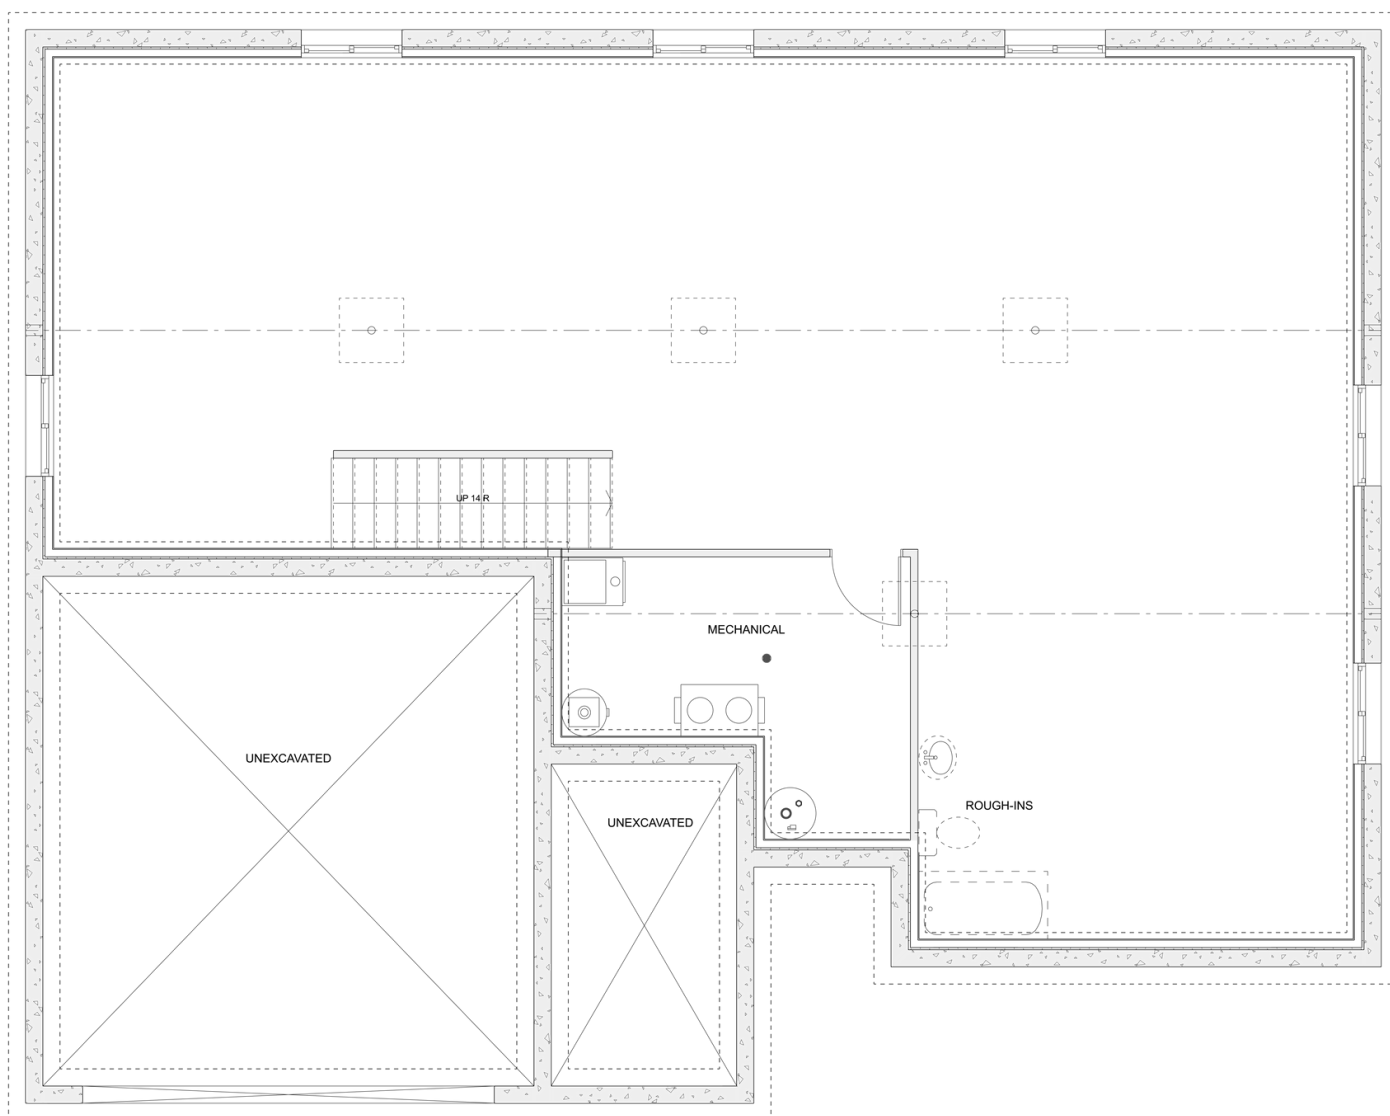

PLAN #21-0332

3 BEDROOMS

2 BATHROOMS

TYPE: Bungalow

SIZE: 1,550 SQ. FT.

OVERALL WIDTH: 52'-8"

OVERALL DEPTH: 41'-8"

CHOOSE YOUR DREAM HOME

Not seeing the perfect plan? We also offer custom design services!

613-876-2488

information@houseofthree.ca

www.houseofthree.ca

PLAN #21-0332

MAIN FLOOR

CHOOSE YOUR DREAM HOME

Not seeing the perfect plan? We also offer custom design services!

613-876-2488

information@houseofthree.ca

www.houseofthree.ca

PLAN #21-0332

FOUNDATION

ALL DIMENSIONS APPROXIMATE. E. & O. E.